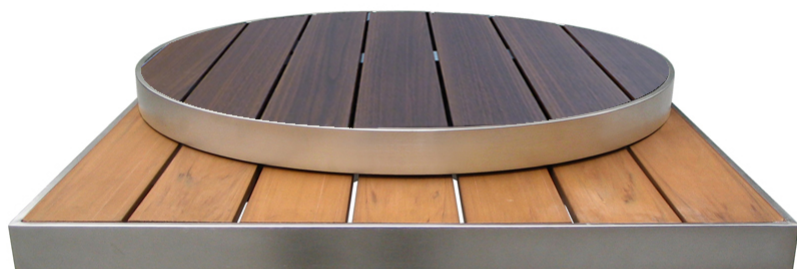

DETAILS

TS                      Lbs  
35" Sq"                      22

Outdoor Table Top

Wood-Look Aluminum Slats

View Table Top & Base Fit Guide  
under Assembly instructions

Top Thickness: 1 3/4"

Top:                                      Aluminum, Brushed

Quick Ship Finishes:

06-401  
Oak w /  
Brushed  
Aluminum  
Edge

06-402  
Wenge w  
/ Brushed  
Aluminum  
Edge

24-400  
Grey w /  
A/Black  
Edge