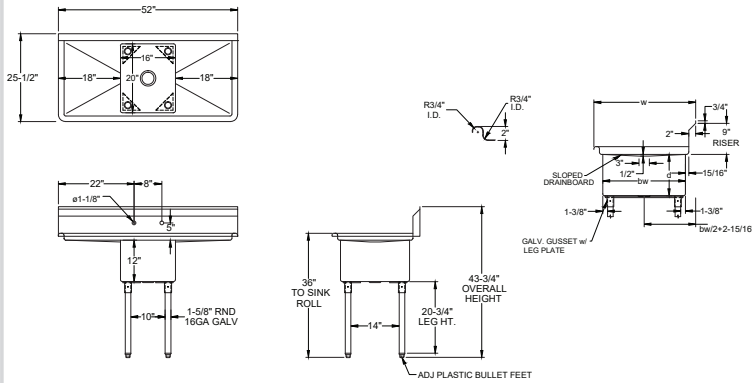

ECONOMY 1-BOWL 2-DRAINBOARD SINK

SINKS - 1 BOWL

MATERIALS

- 18 Gauge 300 Series Stainless Steel; Fabricated
- Galvanized Legs and Gussets
 - Plastic Bullet Feet

**COMPATIBLE WITH
NEW NBR FAUCETS!
SEE PAGE 75**

FEATURES

- 10"H Backsplash with 2" Return to Wall
- 8" On-Center Wall-Mounted Faucet Holes
- 3-1/2" Die-Stamped Drain Opening With Drain Basket Included
- Two Drainboard (1 on Each Side)
- Adjustable Bullet Feet

MODEL NUMBER	BOWL SIZE L X W X H	LENGTH	WIDTH	DRAINBOARD SIZE
1SG-162012LR18	16" x 20" x 12"	52"	25-1/2"	18"
1SG-181812LR18	18" x 18" x 12"	54"	23-1/2"	18"
1SG-182414LR24	18" x 24" x 14"	66"	29-1/2"	24"
1SG-242414LR24	24" x 24" x 14"	72"	29-1/2"	24"