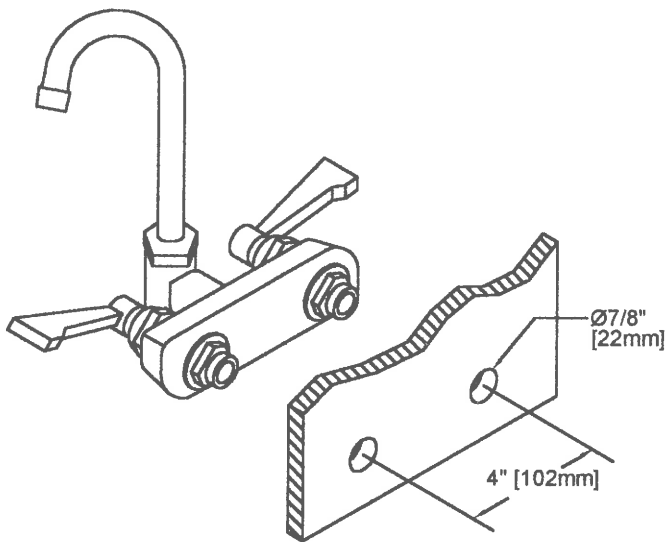

SPEC. S266
E.C.D. # 3966
DATE: 07/27/01

JOB NAME:

QUANTITY:

ITEM NO.:

PRODUCT NAME:

4" BACKSPLASH WITH SWIVEL
GOOSENECK

MODEL:

☐ 26298 WITH SWIVEL GOOSENECK

FEATURES:

- 4" C/C BACKSPLASH MOUNTED
- 1 1/2" LONG SHANKS WITH LOCK NUTS AND 1/2" NPT THREADS

SYSTEM LIMITS

TEMP: 40 F MIN TO 140 F MAX
PRESSURE 200 PSI MAX STATIC
2.20 GPM @60 PSI

SHIPPING WEIGHT

* 5 LBS

ROUGH IN:

ANSI/A112.18.1M

Division of Fisher Manufacturing Company
P.O. Box 60 Tulare, CA 93275-0060 1900 "D" Street Tulare, CA 93274-6850
Phone 1-800-421-6162 FAX 800-8-FAUCET (800-832-8238) Information@sierrafaucets.com www.sierrafaucets.com