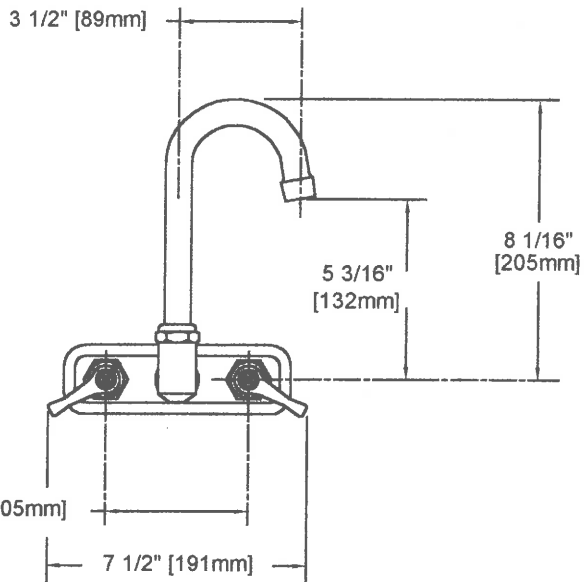

SPEC. S266
E.C.D. # 3966
DATE: 07/27/01

JOB NAME:

QUANTITY:

ITEM NO.:

PRODUCT NAME:

4" BACKSPLASH WITH SWIVEL
GOOSENECK

MODEL:

26298 WITH  SWIVEL GOOSENECK

FEATURES:

- * 4" C/C BACKSPLASH MOUNTED
- * 1 1/2" LONG SHANKS WITH LOCK NUTS AND 1/2" NPT THREADS

SYSTEM LIMITS

TEMP: 40 F MIN TO 140 F MAX
PRESSURE 200 PSI MAX STATIC
2.20 GPM @60 PSI

SHIPPING WEIGHT

* 5 LBS