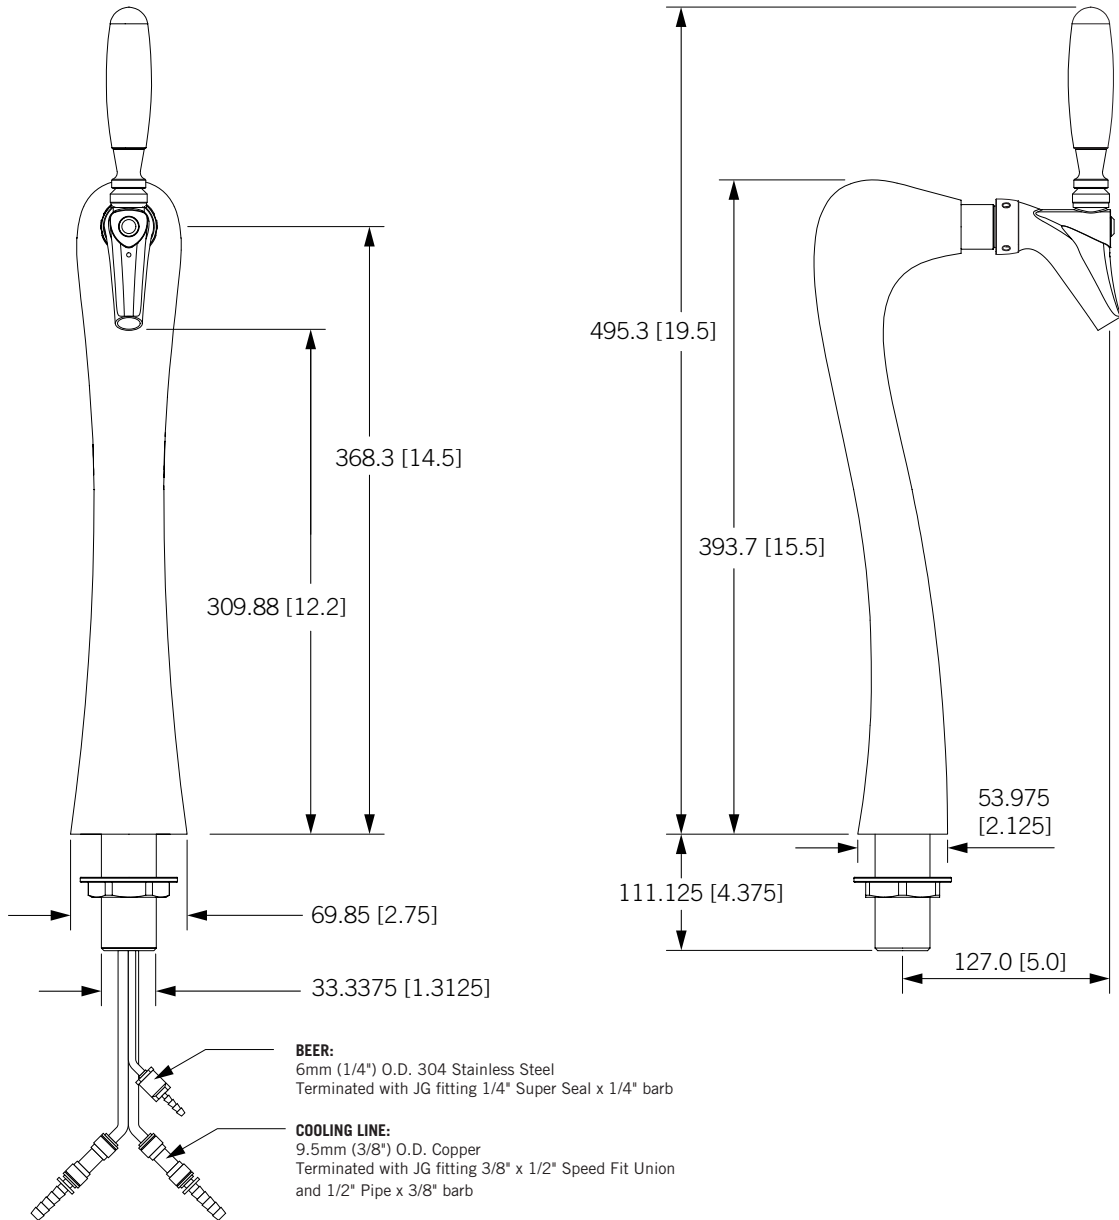

Part No.	Faucets	Finish	Dispense System	Shipping Weight
☐ A-G5-1-C-A	1	Chrome	Air Cooled	TBD
				TBD
☐ A-G5-1-C-G	1	Chrome	Glycol Cooled	TBD
				TBD

Medallion Version Available: A-G5-1-C-G-M*

Dimensions

MICRO MATIC
Toll-Free: 1-866-327-4159
www.micromatic.com

West
19791 Bahama St.
Northridge, CA 91324
Tel. (818) 701-9765
Fax. (818) 701-9844

Central
10726 North Second St.
Machesney Park, IL 61115
Tel. (815) 968-7557
Fax. (815) 968-0363

Southeast
15111 Dispense Ln.
Brooksville, FL 34604
Tel. (352) 799-6331
Fax. (352) 796-2429

Northeast
4601 Saucon Creek Rd.
Center Valley, PA 18034
Tel. (610) 625-4464
Fax. (610) 625-4466