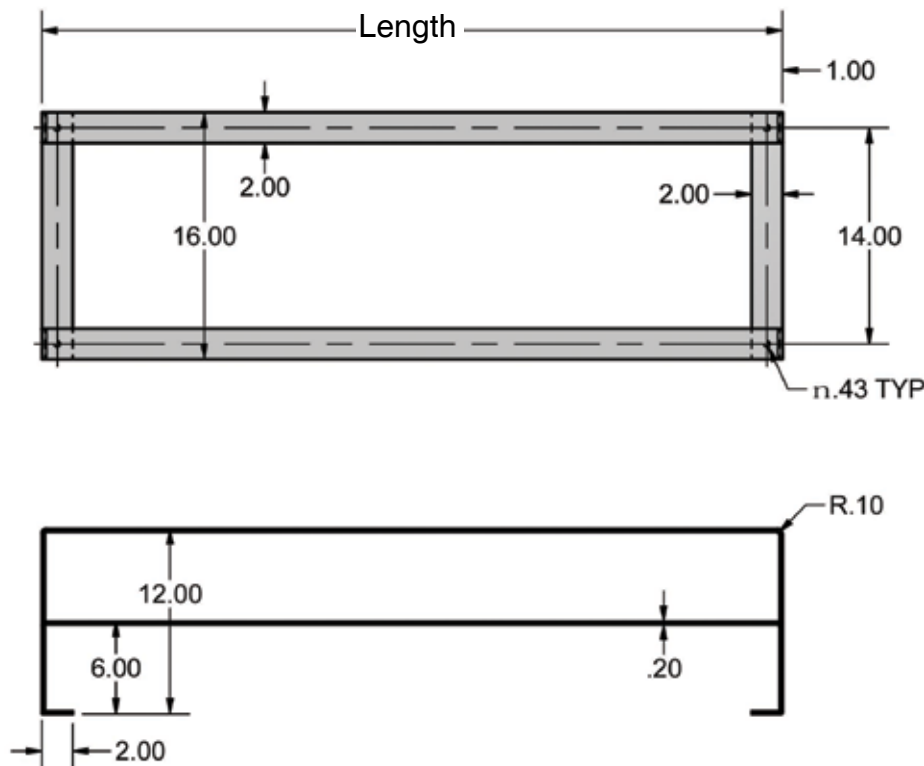

### Features:

- Includes 1 double prong pot hook (BKSSDPH) for every 12" of pot rack
- Top bar 12" (d), bottom bar 6" (d), 16" O.A. (h)

### Material:

- 2" T-304 Stainless Steel

Part Number	Length	Pot Hooks	Product Weight (lbs)
BK-WPR2-48	48"	8	23.00
BK-WPR2-60	60"	10	28.00
BK-WPR2-72	72"	12	30.00

PRODUCT DATA SHEET

BK RESOURCES