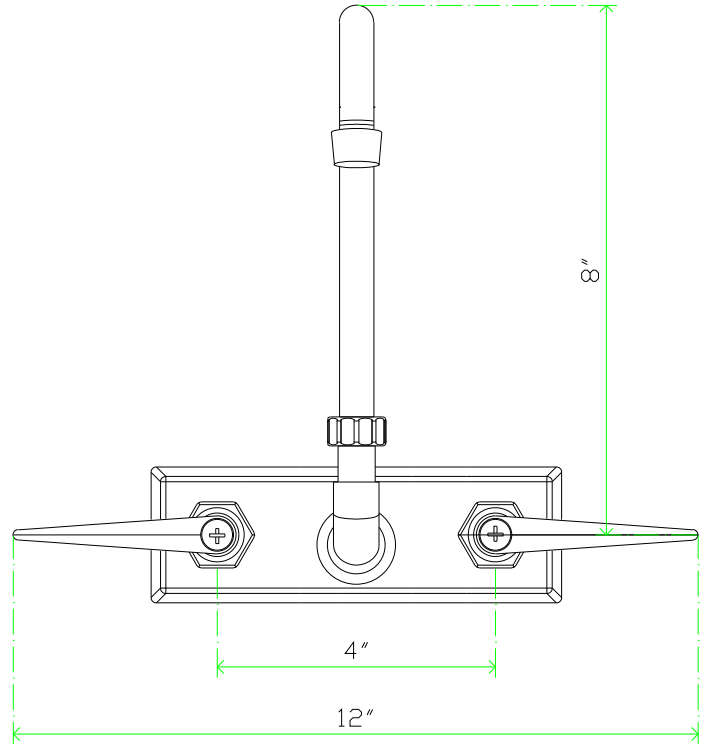

EFW4035BHGS

Side View

Front View

Intended For Commercial Use Only. Empura assumes no liability for component failure, factory defects or any other damages for units installed in non-commercial foodservice or residential applications.

Attention CA Residents: This product can expose you to chemicals including lead, which are known to the State of California to cause cancer, birth defects, or other reproductive harm. For more information, go to www.p65warnings.ca.gov.