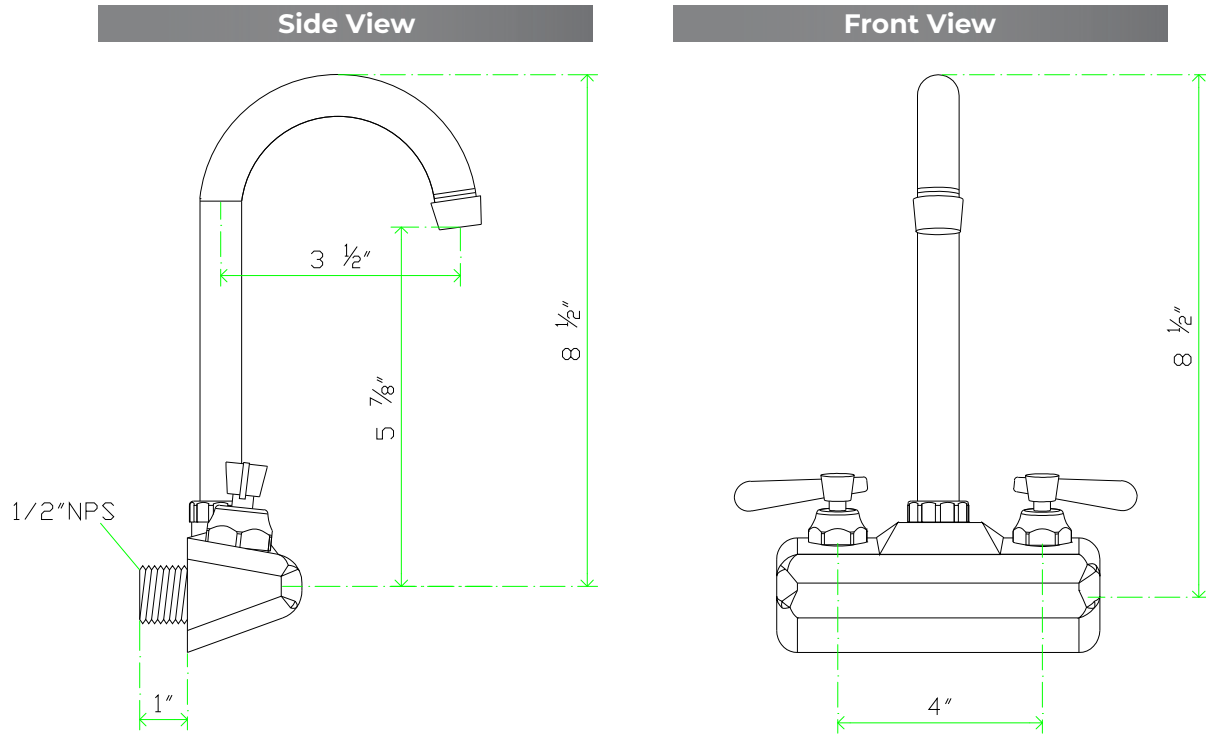

EFW4035GS

EFW4060SS