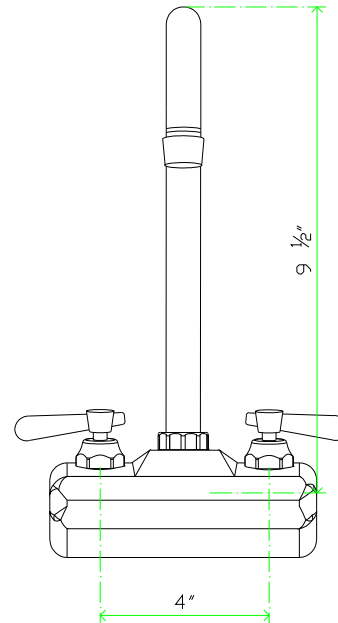

Front View

EFW4080SS