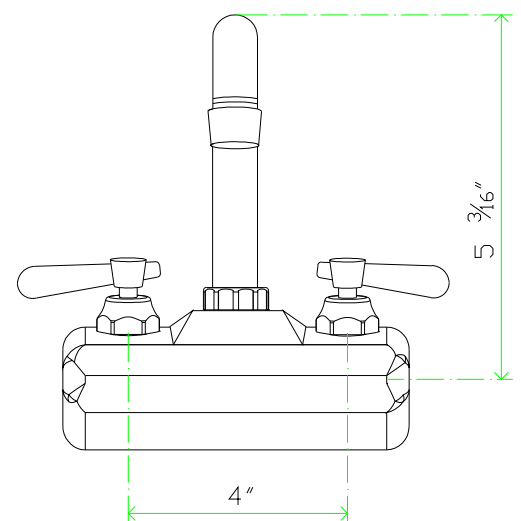

TECHNICAL SPECS

Model #	EFW4035GS	EFW4060SS	EFW4060GS	EFW4080SS	EFW4035BHGS
Mounting Type	Wall	Wall	Wall	Wall	Wall
Centers	4"	4"	4"	4"	4"
Inlets	1/2" NPS	1/2" NPS	1/2" NPS	1/2" NPS	1/2" NPS
Spout Length	3-1/2"	6"	6"	8"	3-1/2"
Faucet Height	8-1/2"	4-13/16"	9-1/2"	5-3/16"	8"
Flow Rate	2 GPM	2 GPM	2 GPM	2 GPM	2 GPM
Water Temperature	Up To 140F	Up To 140F	Up To 140F	Up To 140F	Up To 140F
Material	Brass	Brass	Brass	Brass	Brass
Finish	Chrome	Chrome	Chrome	Chrome	Chrome
Spout Type	Swivel Gooseneck	Swing	Swivel Gooseneck	Swing	Swivel Gooseneck
Handle Type	Lever Handle	Lever Handle	Lever Handle	Lever Handle	Wrist Handle
NSF Listing	YES	YES	YES	YES	YES
Ship Weight / Unit	2.3lb	2.3lb	2.8lb	2.4lb	2.5lb
Ship Dimensions / Unit	8-5/8" x 4-3/4" x 2-3/4"	8-5/8" x 4-3/4" x 2-3/4"	14" x 10-7/16" x 2-3/8"	12-3/8" x 4-1/2" x 2-3/4"	12-3/4" x 6-1/8" x 2-3/4"
Master Case Quantity	24	24	18	16	20
Master Case Dimensions	17-1/2" x 11-5/8" x 14-3/4"	17-1/2" x 11-5/8" x 14-3/4"	21-5/8" x 14-5/8" x 22"	18-3/4" x 13" x 11-7/16"	24-3/4" x 13-3/4" x 15"
Master Case Weight	54.6lb	55.1lb	49.8lb	38.1lb	49lb

EFW4060GS

Side View

Front View

EFW4080SS

Side View

Front View

Intended For Commercial Use Only. Empura assumes no liability for component failure, factory defects or any other damages for units installed in non-commercial foodservice or residential applications.