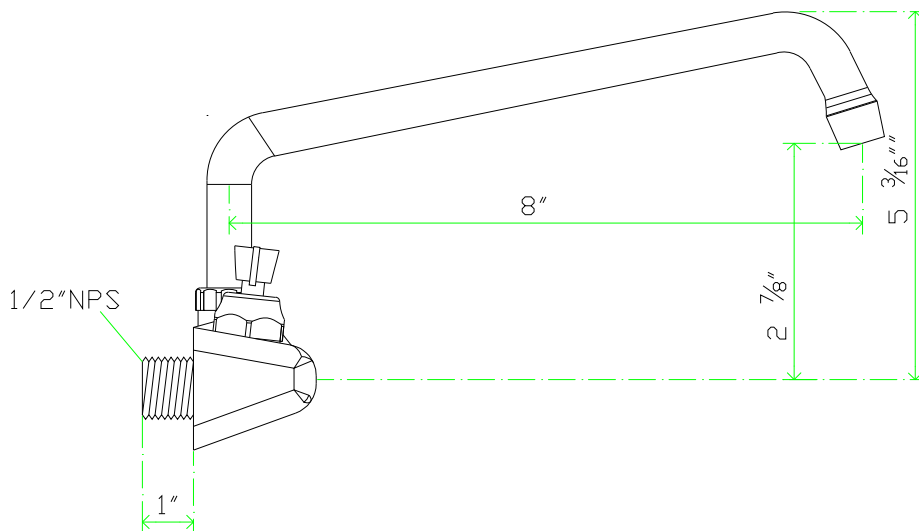

TECHNICAL SPECS

Model #	EFW4035GS	EFW4060SS	EFW4060GS	EFW4080SS	EFW4035BHGS
Mounting Type	Wall	Wall	Wall	Wall	Wall
Centers	4"	4"	4"	4"	4"
Inlets	1/2" NPS	1/2" NPS	1/2" NPS	1/2" NPS	1/2" NPS
Spout Length	3-1/2"	6"	6"	8"	3-1/2"
Faucet Height	8-1/2"	4-13/16"	9-1/2"	5-3/16"	8"
Flow Rate	2 GPM	2 GPM	2 GPM	2 GPM	2 GPM
Water Temperature	Up To 140F	Up To 140F	Up To 140F	Up To 140F	Up To 140F
Material	Brass	Brass	Brass	Brass	Brass
Finish	Chrome	Chrome	Chrome	Chrome	Chrome
Spout Type	Swivel Gooseneck	Swing	Swivel Gooseneck	Swing	Swivel Gooseneck
Handle Type	Lever Handle	Lever Handle	Lever Handle	Lever Handle	Wrist Handle
NSF Listing	YES	YES	YES	YES	YES
Ship Weight / Unit	2.3lb	2.3lb	2.8lb	2.4lb	2.5lb
Ship Dimensions / Unit	8-5/8" x 4-3/4" x 2-3/4"	8-5/8" x 4-3/4" x 2-3/4"	14" x 10-7/16" x 2-3/8"	12-3/8" x 4-1/2" x 2-3/4"	12-3/4" x 6-1/8" x 2-3/4"
Master Case Quantity	24	24	18	16	20
Master Case Dimensions	17-1/2" x 11-5/8" x 14-3/4"	17-1/2" x 11-5/8" x 14-3/4"	21-5/8" x 14-5/8" x 22"	18-3/4" x 13" x 11-7/16"	24-3/4" x 13-3/4" x 15"
Master Case Weight	54.6lb	55.1lb	49.8lb	38.1lb	49lb

EFW4060GS

Side View

Front View

EFW4080SS

Side View

Front View

Intended For Commercial Use Only. Empura assumes no liability for component failure, factory defects or any other damages for units installed in non-commercial foodservice or residential applications.