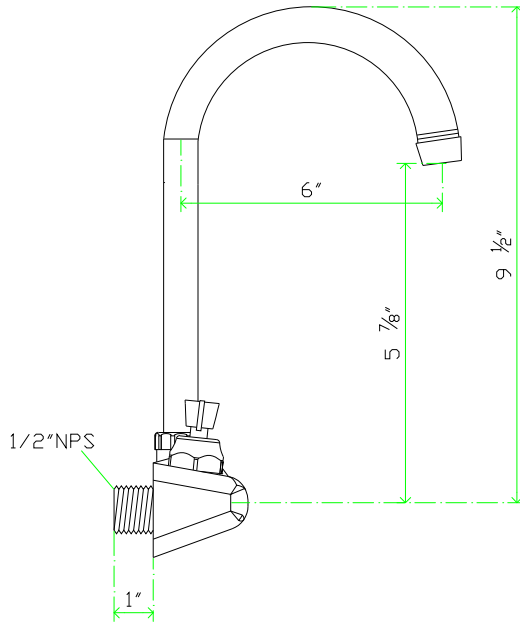

EFW4060GS

Side View