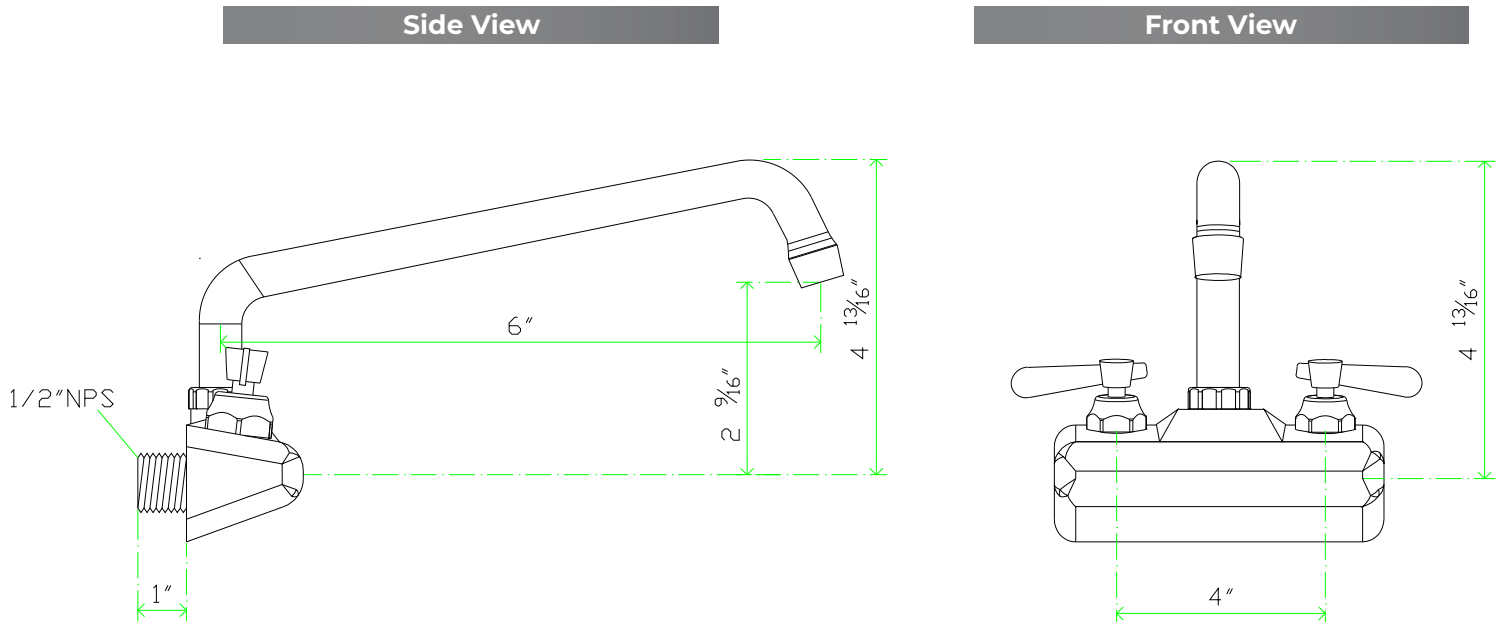

Intended For Commercial Use Only. Empura assumes no liability for component failure, factory defects or any other damages for units installed in non-commercial foodservice or residential applications.

Attention CA Residents: This product can expose you to chemicals including lead, which are known to the State of California to cause cancer, birth defects, or other reproductive harm. For more information, go to www.p65warnings.ca.gov.