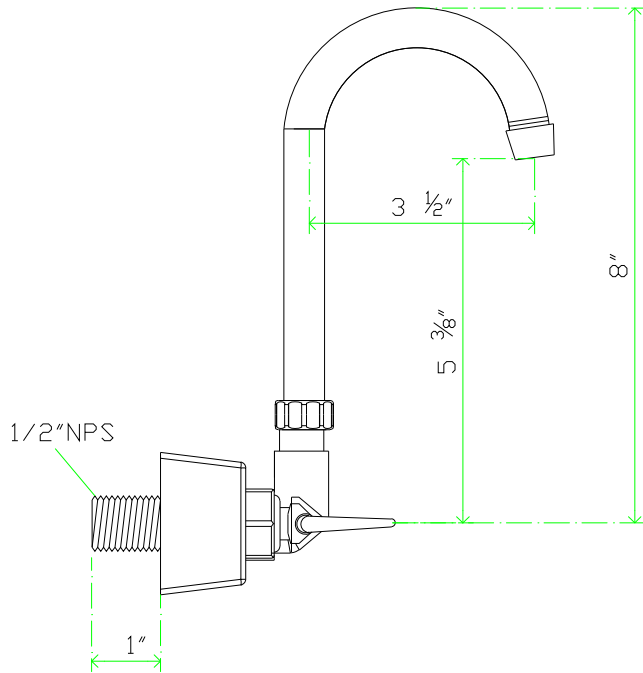

EFW4035BHGS

Side View

Front View

Intended For Commercial Use Only. Empura assumes no liability for component failure, factory defects or any other damages for units installed in non-commercial foodservice or residential applications.

Attention CA Residents: This product can expose you to chemicals including lead, which are known to the State of California to cause cancer, birth defects, or other reproductive harm. For more information, go to www.p65warnings.ca.gov.