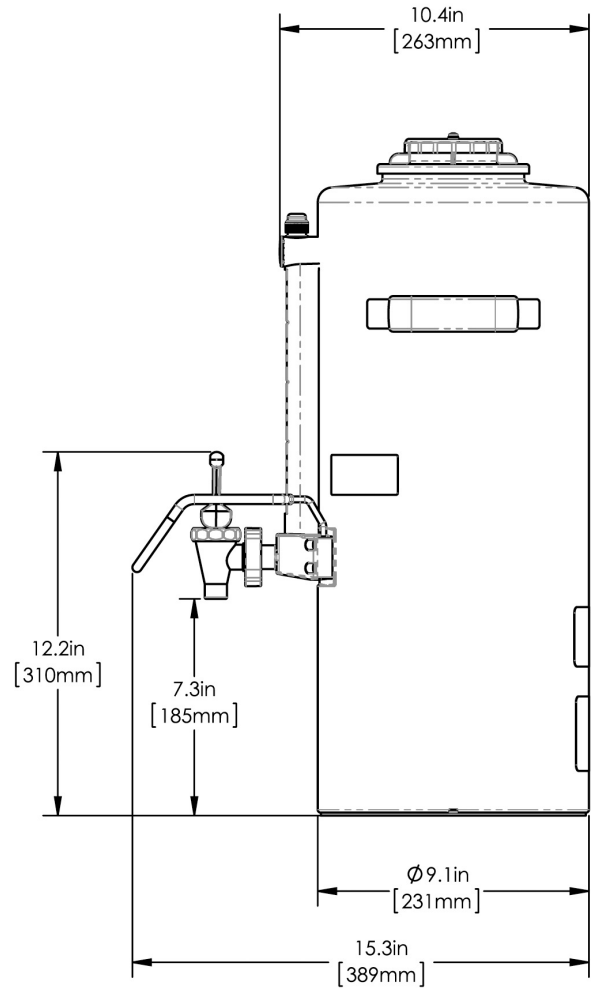

1.5Gal (5.7L) TITAN TF Server

22.9" x 15.3" x 11.7"
(58.2cm x 38.9cm x 29.7cm)

- Brew-through lid with tethered cap
- Compatible with BUNN ThermoFresh® and Infusion Series® (tall) systems
- Fast flow faucet with heightened serving clearance allows for dispensing directly into large cups, decanters and thermal carafes
- Integrated sight gauge assembly allows for easy cleaning
- Durable all stainless steel construction
- Eco-friendly foam-insulated
- Offset handles allow servers to be placed next to each other
- Contemporary styling and wrap program for maximum merchandising

Agency:

Specifications

Product #: 46300.0000

Finish: Stainless

Additional Features

Holding Capacity

English	Metric
192 oz.	5.7 L

BUNN® reserves the right to change specifications and product design without notice. Such revisions do not entitle the buyer to corresponding changes, improvements, additions or replacements for previously purchased equipment. For most current specifications and other info visit bunn.com.

Created on:
09/13/2017

	Unit			Shipping				
	Width	Height	Depth	Width	Height	Depth	Weight	Volume
English	11.7 in.	22.9 in.	15.3 in.	-	-	-	9.555 lbs	4.259 ft ³
Metric	29.7 cm	58.2 cm	38.9 cm	-	-	-	4.334 kgs	0.121 m ³