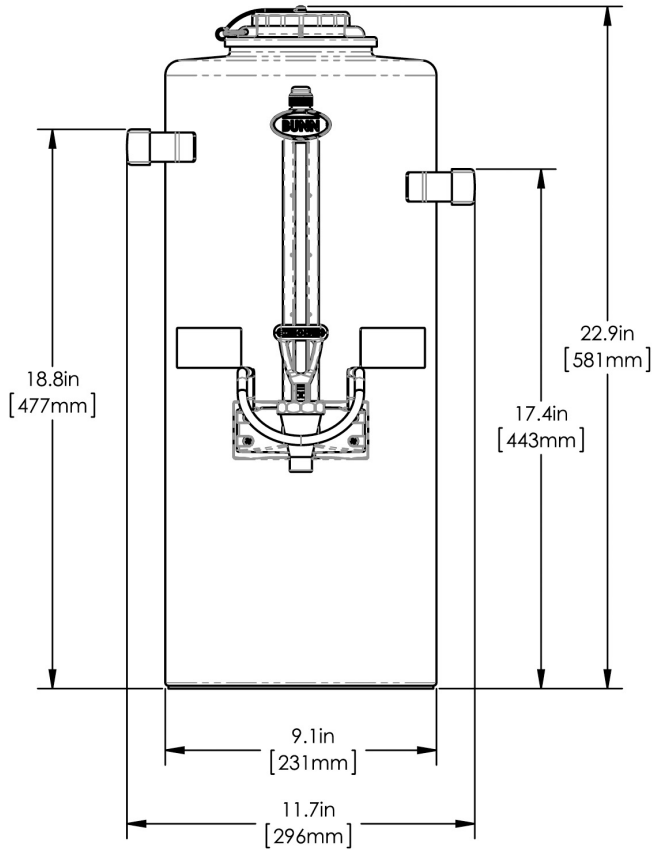

1.5Gal (5.7L) TITAN TF Server

22.9" x 15.3" x 11.7"
(58.2cm x 38.9cm x 29.7cm)

- Brew-through lid with tethered cap
- Compatible with BUNN ThermoFresh® and Infusion Series® (tall) systems
- Fast flow faucet with heightened serving clearance allows for dispensing directly into large cups, decanters and thermal carafes
- Integrated sight gauge assembly allows for easy cleaning
- Durable all stainless steel construction
- Eco-friendly foam-insulated
- Offset handles allow servers to be placed next to each other
- Contemporary styling and wrap program for maximum merchandising

Agency:

Specifications

Product #: 46300.0000

Finish: Stainless

Additional Features

Holding Capacity

English	Metric
192 oz.	5.7 L

BUNN® reserves the right to change specifications and product design without notice. Such revisions do not entitle the buyer to corresponding changes, improvements, additions or replacements for previously purchased equipment. For most current specifications and other info visit bunn.com.

Created on:
09/13/2017

	Unit			Shipping				
	Width	Height	Depth	Width	Height	Depth	Weight	Volume
English	11.7 in.	22.9 in.	15.3 in.	-	-	-	9.555 lbs	4.259 ft ³
Metric	29.7 cm	58.2 cm	38.9 cm	-	-	-	4.334 kgs	0.121 m ³