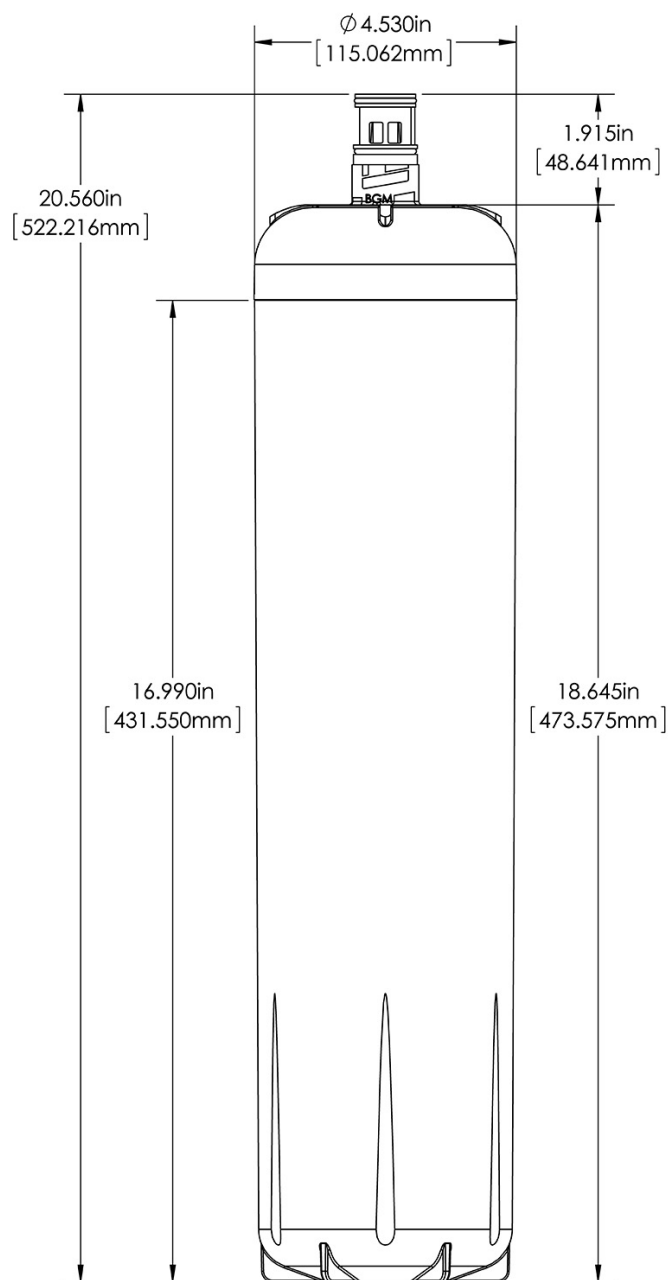

CARTRIDGE, WEQ-SFTN3500(1)10 TEA

Height: 20.56" Width: 4.53" Depth: 4.53"
(52.2cm) (11.5cm) (11.5cm)

- Integrated carbon block to reduce chlorine taste and odor
- Perfect for iced and hot tea brewers where hard water can affect tea clarity, taste, and stand time
- Minimizes service maintenance and equipment downtime with 3,500 grains of hardness reduction

Plumbing Requirements

Inlet Connection	Outlet Connection	Min Operating Pressure	Max Operating Pressure	Min Operating Temperature	Max Operating Temperature
		20 psi (138 kPa)	125 psi (862 kPa)	40°F(4°C)	100°F(38°C)

Last Updated:
01/26/2022

	Dimensions of Filter System <i>(filter head with filter cartridge)</i>			Installed Dimensions <i>(Installation with wall mounting)</i>			Cartridge Dimensions <i>(filter cartridge only)</i>		
	Height	Width	Depth	Height	Width	Depth	Height	Width	Depth
English	-	-	-	-	-	-	20.56 in.	4.53 in.	4.53 in.
Metric	-	-	-	-	-	-	52.2 cm	11.5 cm	11.5 cm