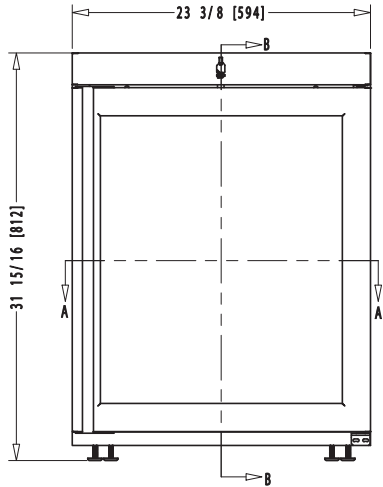

HR24C-G

Compact Undercounter Glass Door Reach-in Refrigerator

HR24C-G
08/16/23
Item # 13596

Item #: _____
 Project: _____
 Qty: _____
 AIA#: _____

W x D x H
23.4" x 24.7" x 31.5"

HR24C-G

ADA Compliant 

Features

Dimensions / Capacity

Interior Storage Capacity (CF) (AHAM)	One Section HR24C-G 3.87 ft ³
Overall Width x Depth (with handle)	23.4" x 26.5"
Height	31.5"
Depth with Door Open at 90°	46.7"
Adjustable Shelves	3
Shelf Dimensions (W x D)	(1) 18.5" x 17" , (2) 18.5 x 12"
Crated Weight	115 lbs.
Crated Shipping Dimensions (WxDxH)	26.8" x 24" x 36.6"

Hoshizaki reserves the right to change specifications without notice.

HR24C-G

Compact Undercounter
Glass Door Reach-in Refrigerator

HR24C-G
08/16/23
Item # 13596

FRONT VIEW

SIDE VIEW

inch [mm]

PLAN VIEW