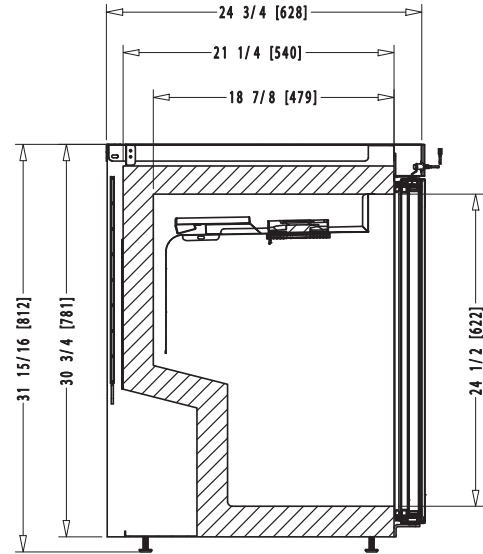

HR24C-G

Compact Undercounter Glass Door Reach-in Refrigerator

HR24C-G
08/16/23
Item # 13596

Item #: _____
 Project: _____
 Qty: _____
 AIA#: _____

W x D x H
23.4" x 24.7" x 31.5"

HR24C-G

ADA Compliant 

Features

Dimensions / Capacity

Interior Storage Capacity (CF) (AHAM)	One Section HR24C-G 3.87 ft ³
Overall Width x Depth (with handle)	23.4" x 26.5"
Height	31.5"
Depth with Door Open at 90°	46.7"
Adjustable Shelves	3
Shelf Dimensions (W x D)	(1) 18.5" x 17" , (2) 18.5 x 12"
Crated Weight	115 lbs.
Crated Shipping Dimensions (WxDxH)	26.8" x 24" x 36.6"

Hoshizaki reserves the right to change specifications without notice.

HR24C-G

Compact Undercounter
Glass Door Reach-in Refrigerator

HR24C-G
08/16/23
Item # 13596

FRONT VIEW

SIDE VIEW

inch [mm]

PLAN VIEW