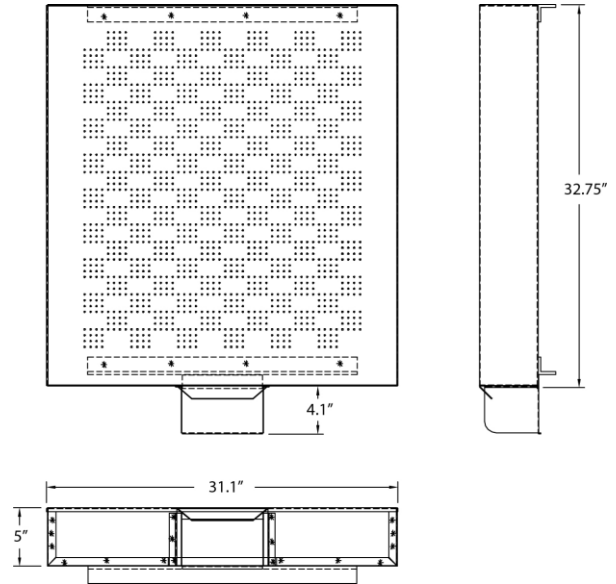

GOLD MEDAL® PRODUCTS CO.

Small Karmel Kool

Model No. 2169KK

Specifications

Cooling Pan View

Overall Dimensions:

Width: 36.5"

Depth: 37"

Height: 36.25"

Overall Dimensions include Cooling Pan with chute.

Electrical - Domestic

120V

1302 WATTS 60 Hz

(NEMA 5-15P) Plug

Plug Type:

Agency Approvals: