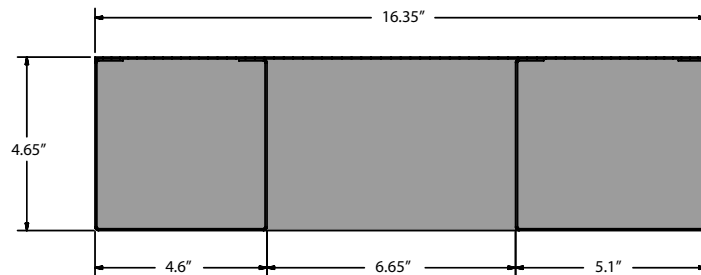

PRODUCT DATA SHEET

BK RESOURCES