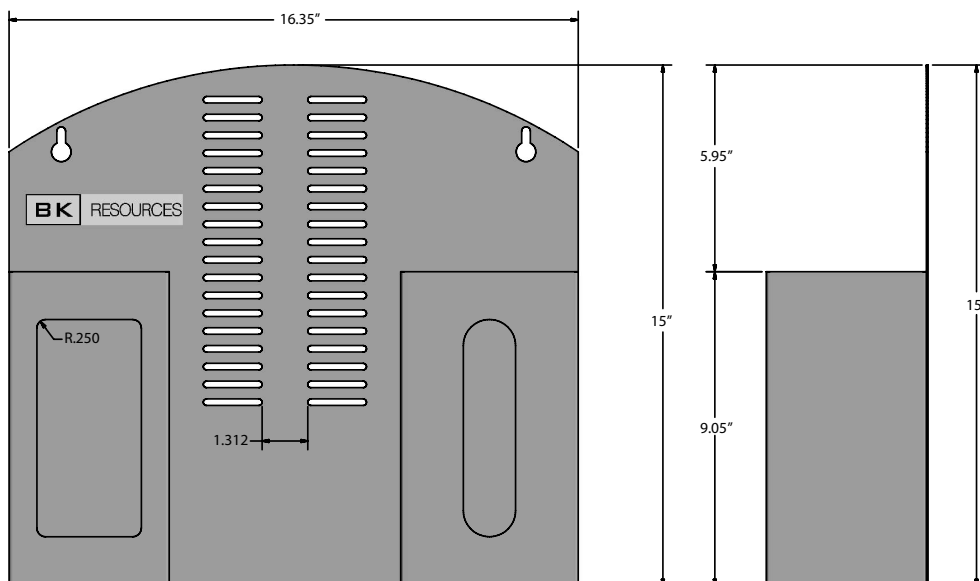

PRODUCT DATA SHEET

BK RESOURCES