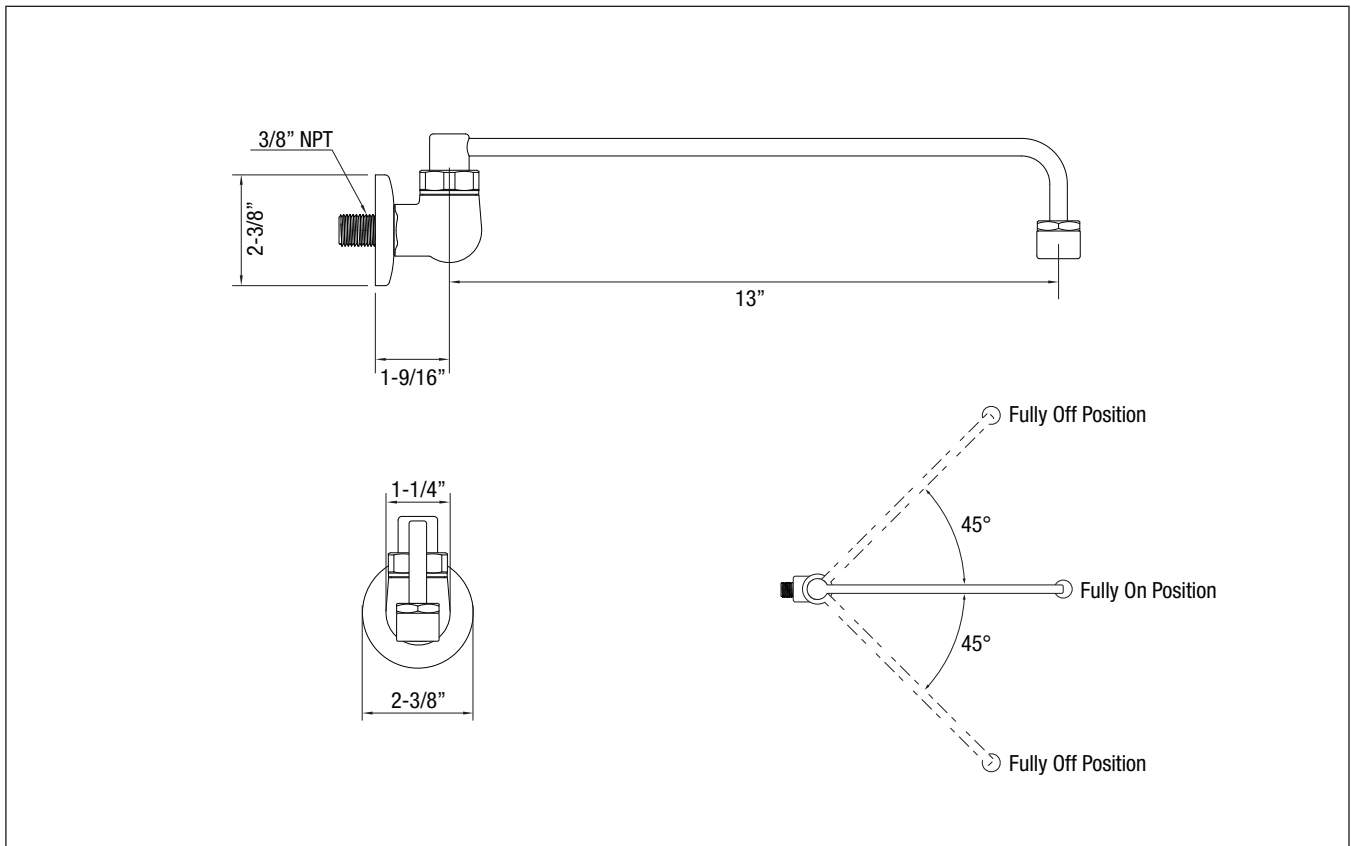

Model: **16-220L** Item #: _____ Date: _____

Project: _____ Qty: _____ Approved By: _____

Wok Faucet with 3/8" Inlet & 13-3/4" Spout

Royal Series Plumbing

16-220L

STANDARD FEATURES

- Heavy duty, built for high volume
- Automatically turns on when spout is swung over wok
- Mounting kit included

SPECIFICATIONS

Water Inlet	3/8" NPT Male
Flow Rate	2.0 GPM
Temp. Range	40°F - 180°F
Material	Chrome plated brass
Weight	2 lbs.

REPLACEMENT PARTS

21-640L	O-ring Kit
21-643L	Replacement Aerator

WARNING: Plumbing connections should be made by qualified personnel who will observe all applicable plumbing, sanitary and safety codes.