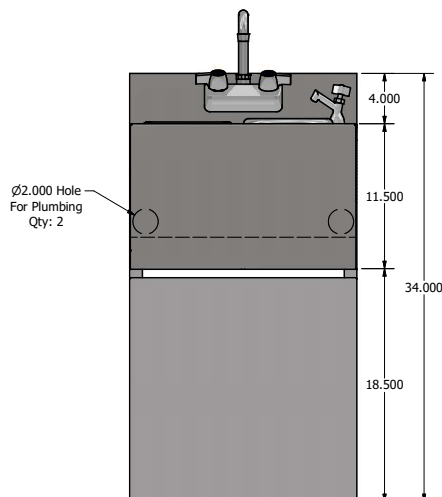

Underbar Speed Station

Underbar Equipment

Use your smart phone to scan the above QR code to visit our website:
www.bk-resources.com

Features:

- Speed Station With Dump Sink
- 18" L x 21-1/4" W
- 14" L x 10" W x 6" Deep Sink Bowl With 1-1/2" Drain
- 4" O.C. Splash Mount Faucet Holes
- Faucet BKF-W2-3G-G
- Push Down Glass Rinser (UB-GR)
- Dipper Well Faucet (BKF-DWF-G)
- Dipper Well Bowl w/ Basket Drain (BK-DWBA)
- 18 ga. Stainless Steel Front Panels w/ Galvanized Base
- Removable SS Front Panel On Base

Material:

- T-304 18 ga. Stainless Steel

Part Number	Width	Depth
UBB-21-SSP18-P-G	18"	21.250"

PRODUCT DATA SHEET

BK RESOURCES