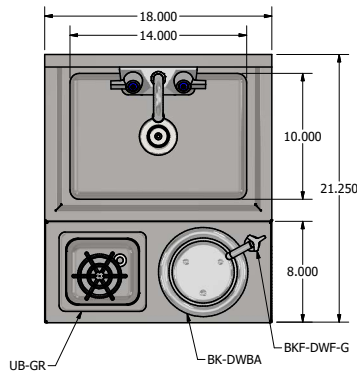

Underbar Speed Station

Underbar Equipment

Use your smart phone to scan the above QR code to visit our website:
www.bk-resources.com

Features:

- Speed Station With Dump Sink
- 18" L x 21-1/4" W
- 14" L x 10" W x 6" Deep Sink Bowl With 1-1/2" Drain
- 4" O.C. Splash Mount Faucet Holes
- Faucet BKF-W2-3G-G
- Push Down Glass Rinser (UB-GR)
- Dipper Well Faucet (BKF-DWF-G)
- Dipper Well Bowl w/ Basket Drain (BK-DWBA)
- 18 ga. Stainless Steel Front Panels w/ Galvanized Base
- Removable SS Front Panel On Base

Material:

- T-304 18 ga. Stainless Steel

Part Number	Width	Depth
UBB-21-SSP18-P-G	18"	21.250"

PRODUCT DATA SHEET

BK RESOURCES