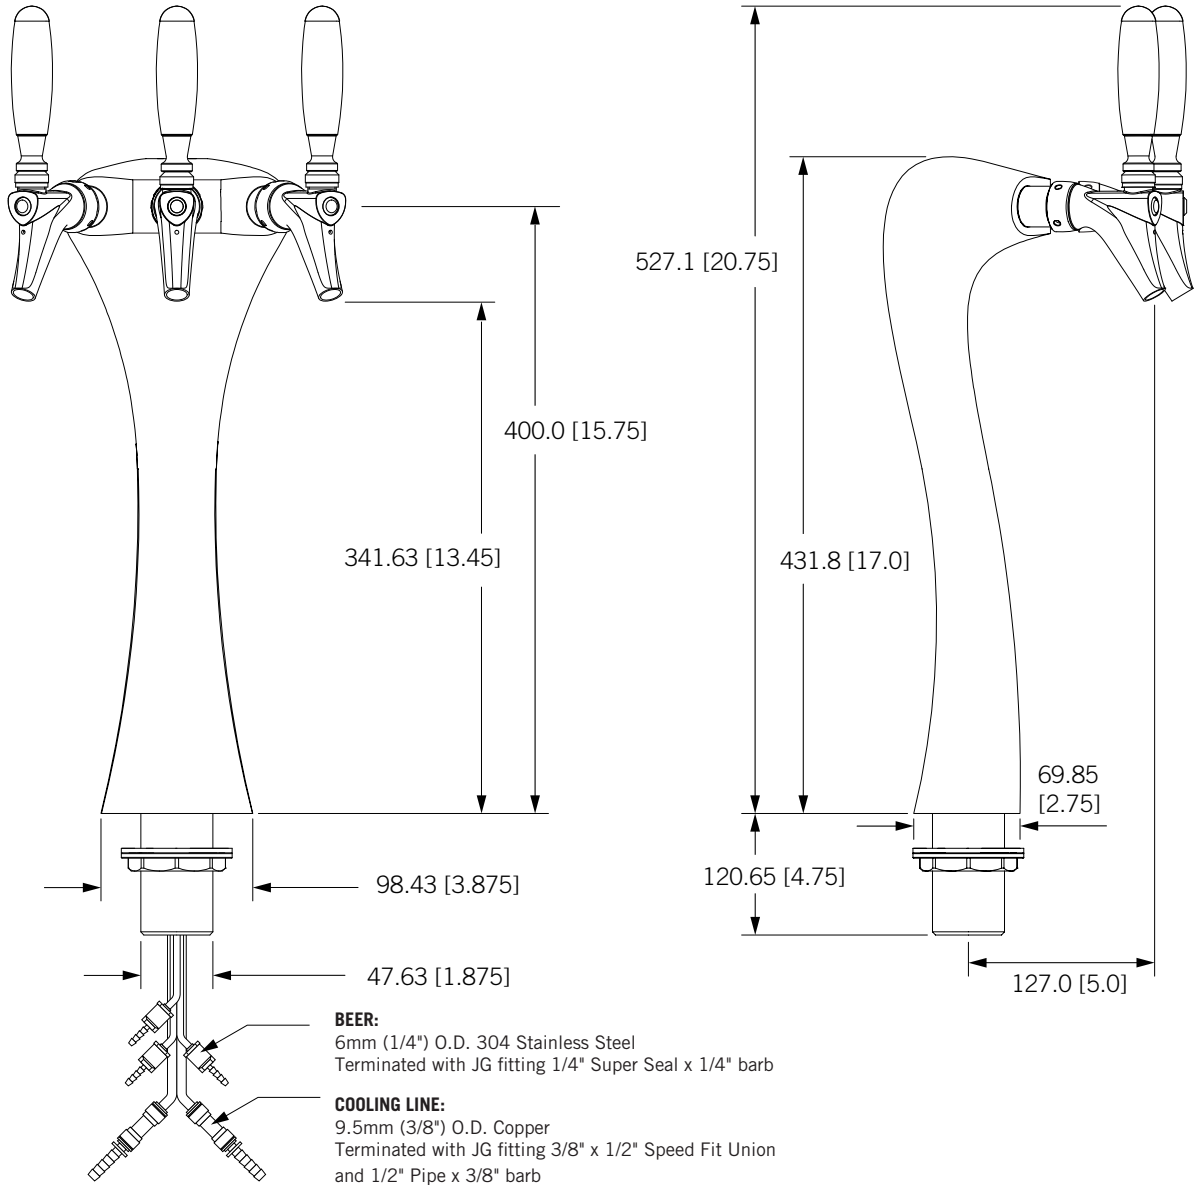

- Elegant curves and flowing lines rise from the bar top.
- All stainless steel product contact.
- Available in either glycol cooled or air cooled.

A-G5-3-C-A

Chrome (Air Cooled)

A-G5-3-C-G

Chrome (Glycol Cooled)

Medallion Version Available: **A-G5-3-C-G-M***

Faucet knobs not included.

Part No.	Faucets	Finish	Dispense System	Shipping Weight
<input type="checkbox"/> A-G5-3-C-A	3	Chrome	Air Cooled	TBD
<input type="checkbox"/> A-G5-3-C-G	3	Chrome	Glycol Cooled	TBD

Medallion Version Available: A-G5-3-C-G-M*

Dimensions

 **MICRO MATIC**
Toll-Free: 1-866-327-4159
www.micromatic.com

West
19791 Bahama St.
Northridge, CA 91324
Tel. (818) 701-9765
Fax. (818) 701-9844

Central
10726 North Second St.
Machesney Park, IL 61115
Tel. (815) 968-7557
Fax. (815) 968-0363