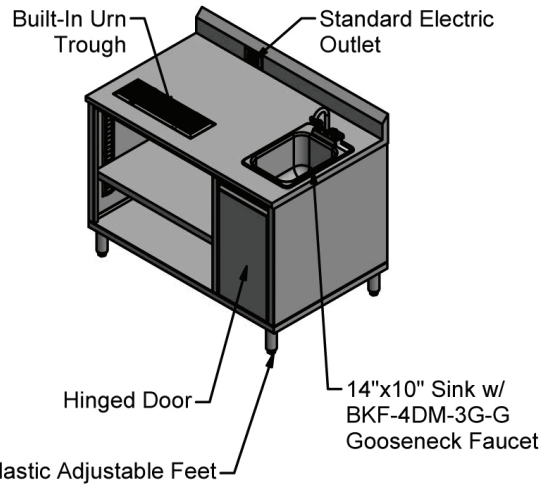

RESOURCES

Enclosed Cabinet Base Beverage Table

Stainless Steel Cabinet Base Beverage Table

Use your smart phone to scan the above QR code to visit our website:
www.bk-resources.com

Certifications:

Features:

- 14" x 10" Sink w/ BKF-4DM-3G-G Faucet
- 5" Riser Backsplash w/ Standard Electric Outlet
- Built-In Urn Trough with Drain for Drips and Spills
- Hinged Door Under Sink
- (1) Standard Adjustable Shelf
- 3-10 day lead time

Material:

- 14 ga. Stainless Steel Top
- 18 ga. Stainless Steel Body
- Standard Stainless Steel Legs

Size: (l x w)	Urn Trough	Sink on the left	Product Weight (lbs)	Sink on the right	Product Weight (lbs)
48" X 30"	18"	BEVT-3048L	162.00	BEVT-3048R	162.00
60" X 30"	24"	BEVT-3060L	221.50	BEVT-3060R	221.50
72" X 30"	36"	BEVT-3072L	250.00	BEVT-3072R	250.00