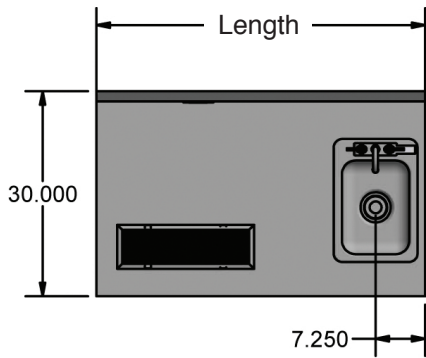

RESOURCES

Enclosed Cabinet Base Beverage Table

Stainless Steel Cabinet Base Beverage Table

Use your smart phone to scan the above QR code to visit our website:
www.bk-resources.com

Certifications:

Features:

- 14" x 10" Sink w/ BKF-4DM-3G-G Faucet
- 5" Riser Backsplash w/ Standard Electric Outlet
- Built-In Urn Trough with Drain for Drips and Spills
- Hinged Door Under Sink
- (1) Standard Adjustable Shelf
- 3-10 day lead time

Material:

- 14 ga. Stainless Steel Top
- 18 ga. Stainless Steel Body
- Standard Stainless Steel Legs

Size: (l x w)	Urn Trough	Sink on the left	Product Weight (lbs)	Sink on the right	Product Weight (lbs)
48" X 30"	18"	BEVT-3048L	162.00	BEVT-3048R	162.00
60" X 30"	24"	BEVT-3060L	221.50	BEVT-3060R	221.50
72" X 30"	36"	BEVT-3072L	250.00	BEVT-3072R	250.00