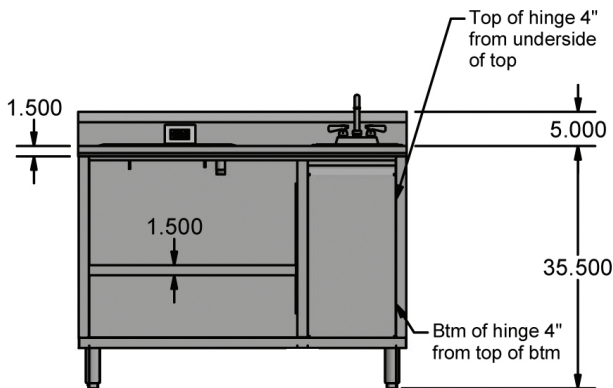

RESOURCES

Enclosed Cabinet Base Beverage Table

Stainless Steel Cabinet Base Beverage Table

Use your smart phone to scan the above QR code to visit our website:
www.bk-resources.com

Certifications:

Features:

- 14" x 10" Sink w/ BKF-4DM-3G-G Faucet
- 5" Riser Backsplash w/ Standard Electric Outlet
- Built-In Urn Trough with Drain for Drips and Spills
- Hinged Door Under Sink
- (1) Standard Adjustable Shelf
- 3-10 day lead time

Material:

- 14 ga. Stainless Steel Top
- 18 ga. Stainless Steel Body
- Standard Stainless Steel Legs

Size: (l x w)	Urn Trough	Sink on the left	Product Weight (lbs)	Sink on the right	Product Weight (lbs)
48" X 30"	18"	BEVT-3048L	162.00	BEVT-3048R	162.00
60" X 30"	24"	BEVT-3060L	221.50	BEVT-3060R	221.50
72" X 30"	36"	BEVT-3072L	250.00	BEVT-3072R	250.00