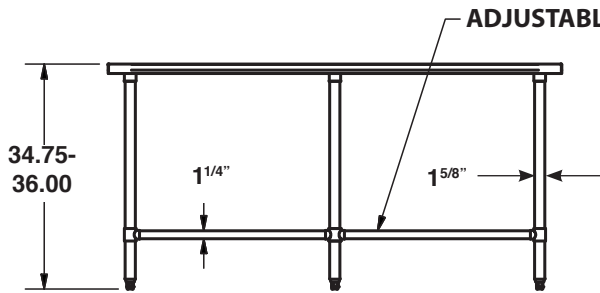

Open Base Flat Top Work Table continued

Stainless Steel Work Tables

Use your smart phone to scan the above QR code to visit our website:
www.bk-resources.com

PRODUCT DATA SHEET

RESOURCES