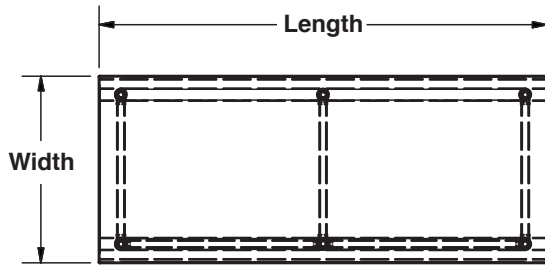

Open Base Flat Top Work Table continued

Stainless Steel Work Tables

Use your smart phone to scan the above QR code to visit our website:
www.bk-resources.com

PRODUCT DATA SHEET

RESOURCES