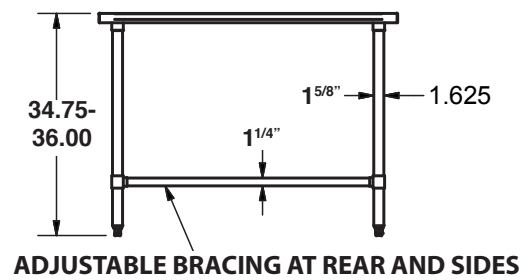

Open Base Flat Top Work Table continued

Stainless Steel Work Tables

Use your smart phone to scan the above QR code to visit our website:
www.bk-resources.com

PRODUCT DATA SHEET

RESOURCES