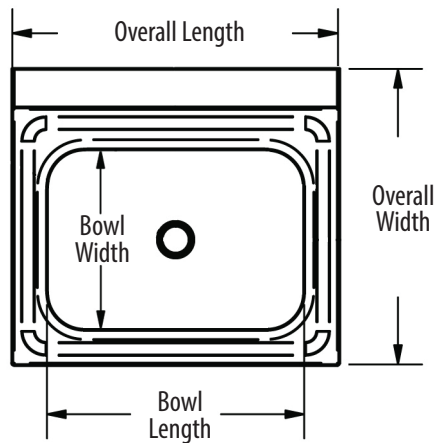

# 14" x 10" Hand Sinks w/ Side Splash & Knee Valve Package

**Stainless Steel Hand Sinks**

Use your smart phone to scan the above QR code to visit our website: [www.bk-resources.com](http://www.bk-resources.com)

**Certifications:**

**Features:**

- Wall Mounting Hardware Included
- Drain Included
- Included: Knee Valve (BKKV)

**Material:**

- T-304 Heavy 20 Gauge Stainless Steel

**Options:**

- Upgraded Faucets
- Other Plumbing Accessories - Call For Details

Part Number	Unit Size (l x w)	Bowl Dim. (l x w x d)	Faucet / Spout Mounting	Side Splash	Included Faucet	Drain Size	Product Weight (lbs)
BKHS-W-1410-1-SS-BKK	17" x 15 <sup>1/2</sup> "	14" x 10" x 5"	1 Hole Splash	Dual	-	1 7/8"	19.50
BKHS-W-1410-1SSBKKPG	17" x 15 <sup>1/2</sup> "	14" x 10" x 5"	1 Hole Splash	Dual	BKKV-SGS-G	1 7/8"	22.50