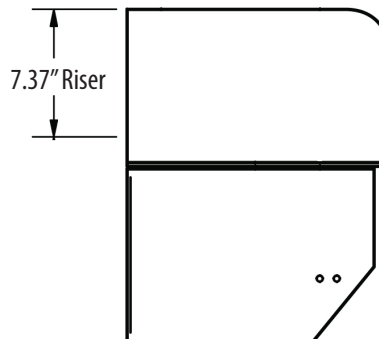

# 14" x 10" Hand Sinks w/ Side Splash & Knee Valve Package

**Stainless Steel Hand Sinks**

Use your smart phone to scan the above QR code to visit our website: [www.bk-resources.com](http://www.bk-resources.com)

Part Number	Unit Size (l x w)	Bowl Dim. (l x w x d)	Faucet / Spout Mounting	Side Splash	Included Faucet	Drain Size	Product Weight (lbs)
BKHS-W-1410-1-SS-BKK	17" x 15 <sup>1/2</sup> "	14" x 10" x 5"	1 Hole Splash	Dual	-	1 7/8"	19.50
BKHS-W-1410-1SSBKKPG	17" x 15 <sup>1/2</sup> "	14" x 10" x 5"	1 Hole Splash	Dual	BKKV-SGS-G	1 7/8"	22.50