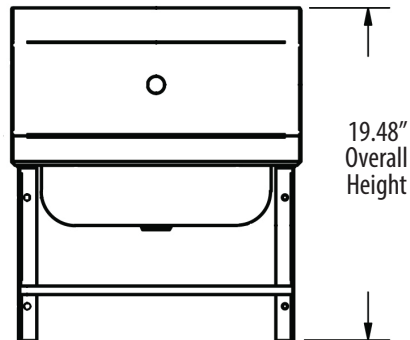

Part Number	Unit Size (l x w)	Bowl Dim. (l x w x d)	Faucet / Spout Mounting	Side Splash	Included Faucet	Drain Size	Product Weight (lbs)
BKHS-W-1410-1-SS-BKK	17" x 15 <sup>1/2</sup> "	14" x 10" x 5"	1 Hole Splash	Dual	-	1 7/8"	19.50
BKHS-W-1410-1SSBKKPG	17" x 15 <sup>1/2</sup> "	14" x 10" x 5"	1 Hole Splash	Dual	BKKV-SGS-G	1 7/8"	22.50