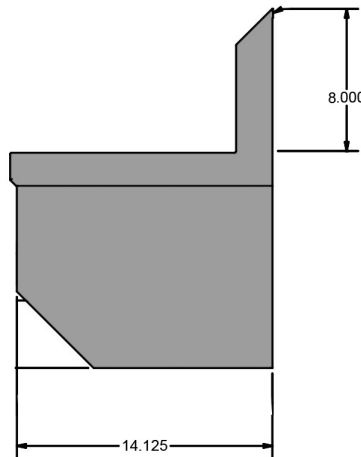

# 9" x 9" Space Saving Splash Mount Hand Sinks w/ Knee Valve Package

Stainless Steel Hand Sinks

Use your smart phone to scan the above QR code to visit our website:  
www.bk-resources.com

**Certifications:**

**Features:**

- Wall Mounting Hardware Included
- Drain Included

**Material:**

- 20 Gauge T-304 Stainless Steel

**Options:**

- Other Plumbing Accessories - Call For Details
- Knee Valve with Gooseneck Spout and Base

Part Number	Unit Size (l x w)	Bowl Dim. (l x w x d)	Faucet / Spout Mounting	Included Faucet	Drain Size	Product Weight (lbs)
BKHS-W-SS-1-BKK	12" x 14.5"	9" x 9" x 5"	1 Hole Deck	-	1 7/8"	12.00
BKHS-W-SS-1-BKK-PG	12" x 14.5"	9" x 9" x 5"	1 Hole Deck	BKKVSGS-G	1 7/8"	