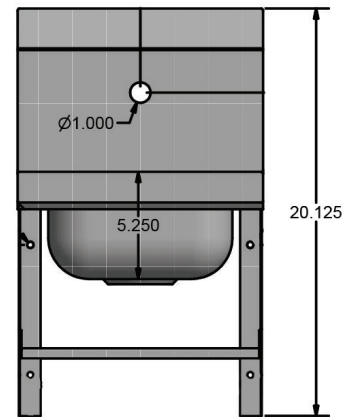

# 9" x 9" Space Saving Splash Mount Hand Sinks w/ Knee Valve Package

Stainless Steel Hand Sinks

Use your smart phone to scan the above QR code to visit our website:  
www.bk-resources.com

**Certifications:**

**Features:**

- Wall Mounting Hardware Included
- Drain Included

**Material:**

- 20 Gauge T-304 Stainless Steel

**Options:**

- Other Plumbing Accessories - Call For Details
- Knee Valve with Gooseneck Spout and Base

Part Number	Unit Size (l x w)	Bowl Dim. (l x w x d)	Faucet / Spout Mounting	Included Faucet	Drain Size	Product Weight (lbs)
BKHS-W-SS-1-BKK	12" x 14.5"	9" x 9" x 5"	1 Hole Deck	-	1 7/8"	12.00
BKHS-W-SS-1-BKK-PG	12" x 14.5"	9" x 9" x 5"	1 Hole Deck	BKKVSGS-G	1 7/8"	