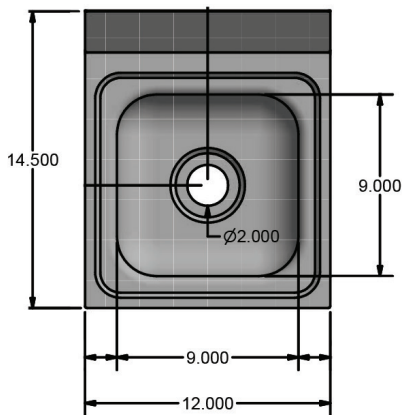

# 9" x 9" Space Saving Splash Mount Hand Sinks w/ Knee Valve Package

Stainless Steel Hand Sinks

Use your smart phone to scan the above QR code to visit our website:  
www.bk-resources.com

**Certifications:**

**Features:**

- Wall Mounting Hardware Included
- Drain Included

**Material:**

- 20 Gauge T-304 Stainless Steel

**Options:**

- Other Plumbing Accessories - Call For Details
- Knee Valve with Gooseneck Spout and Base

Part Number	Unit Size (l x w)	Bowl Dim. (l x w x d)	Faucet / Spout Mounting	Included Faucet	Drain Size	Product Weight (lbs)
BKHS-W-SS-1-BKK	12" x 14.5"	9" x 9" x 5"	1 Hole Deck	-	1 7/8"	12.00
BKHS-W-SS-1-BKK-PG	12" x 14.5"	9" x 9" x 5"	1 Hole Deck	BKKVSGS-G	1 7/8"	