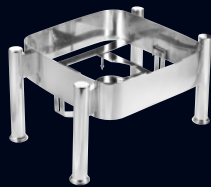

new

WORTHY, NOBLE & KENT *diva induction chafers*

impressive & effective buffet presentation

Simple and contemporary in design, the WNK Diva Induction Chafers are the perfect solution for your buffet presentation. Capitalizing on the current market trend of induction heating, these clever chafers allow for better heat distribution and prevention of hot spots. Alternatively, these chafers can be used with a space-saving, stackable stand with fuel or electric heat to offer a different option for the buffet. Featuring 18/10 stainless steel and a tempered glass lid with brass alloy braking system, these Diva chafers are sure to impress.

Square Induction Chafers
w/Glass Lid and S/S Insert
5370S553
L 14 3/4" W 18 7/8" H 6 3/4"
(6 3/4 qts)

Square Stackable Stand
w/Fuel Holder (Fits S553)
5370S560
L 15" W 18 7/8" H 9"

Square S/S Insert
(Fits S553)
5370S555
L 12 3/4" W 13 7/8" H 3 1/2"
(6 3/4 qts)

Square Porcelain Insert
(Fits S553)
5370S557
L 12 3/4" W 13 7/8" H 2 1/2"
(4 qts)

Round Induction Chafers
w/Glass Lid and S/S Insert
5370S554
L 14 3/4" W 18 7/8" H 6 3/4"
(5 1/2 qts)

Round Stackable Stand
w/Fuel Holder (Fits S554)
5370S561
L 13 3/8" W 14 3/4" H 9"

Round S/S Insert
(Fits S554)
5370S556
L 12 3/4" W 3 3/8"
(5 1/2 qts)

Round Porcelain Insert
(Fits S554)
5370S558
L 12 3/4" W 2 1/2"
(3 1/4 qts)

Round Porcelain Divided Insert
(Fits S554)
5370S559
L 12 3/4" W 2 1/2"
(3 1/4 qts)