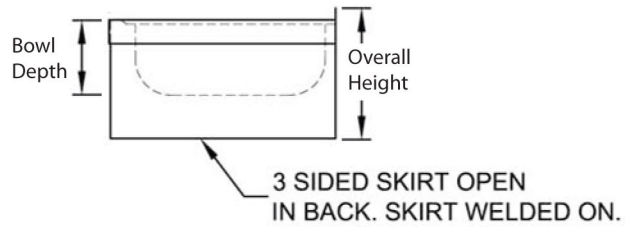

Mop Sink

Stainless Steel Service Sinks

Use your smart phone to scan the above QR code to visit our website:
www.bk-resources.com

BK-UTH-5

BK-SFH-48

BKSF-WB3

Features:

- Skirted on 3 Sides
- Floor Mounted
- Drain Included
- 1 Year Warranty

Material:

- T-304 18 ga. Stainless Steel

• Kit Includes: BK-SFH-48 Service Hose, BKSF-WB3 Service Faucet & BK-UTH-5 Tool Holder

Part Number	Bowl Dim. (l x w x d)	Overall Dim. (l x w x d)	Sink Depth	Product Weight (lbs)
BKMS2-1620-6-KIT	20" x 16" x 6"	24 1/2" x 19 3/8" x 11"	6"	41.00
BKMS2-1620-12-KIT	20" x 16" x 12"	24 1/2" x 19 3/8" x 17"	12"	55.00
BKMS2-2424-12-KIT	24" x 24" x 12"	28 3/4" x 27 1/2" x 18 3/8"	12"	74.00