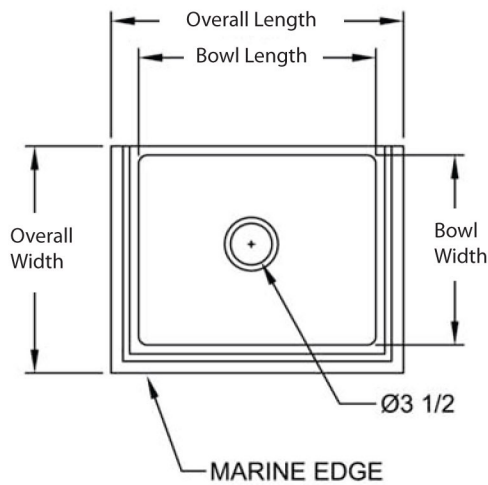

Mop Sink

Stainless Steel Service Sinks

Use your smart phone to scan the above QR code to visit our website:
www.bk-resources.com

BK-UTH-5

BK-SFH-48

BKSF-WB3

Features:

- Skirted on 3 Sides
- Floor Mounted
- Drain Included
- 1 Year Warranty

Material:

- T-304 18 ga. Stainless Steel

• Kit Includes: BK-SFH-48 Service Hose, BKSF-WB3 Service Faucet & BK-UTH-5 Tool Holder

Part Number	Bowl Dim. (l x w x d)	Overall Dim. (l x w x d)	Sink Depth	Product Weight (lbs)
BKMS2-1620-6-KIT	20" x 16" x 6"	24 1/2" x 19 3/8" x 11"	6"	41.00
BKMS2-1620-12-KIT	20" x 16" x 12"	24 1/2" x 19 3/8" x 17"	12"	55.00
BKMS2-2424-12-KIT	24" x 24" x 12"	28 3/4" x 27 1/2" x 18 3/8"	12"	74.00