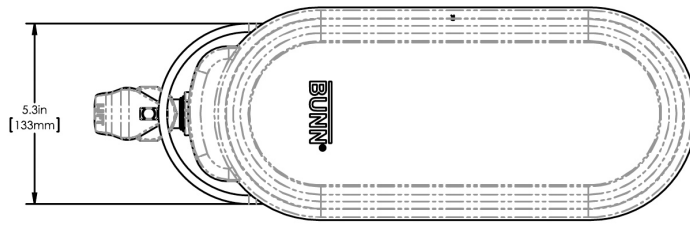

# TDO-N-3.5 Dispenser w/Solid Lid

21.6" x 13.5" x 6.2"  
(54.9cm x 34.3cm x 15.7cm)

- For use with BUNN TB-3, TB-3Q, ITB and ITCB brewers with 29" trunk height
- Two dispensers placed side-by-side allow for greater capacity, and added flexibility in menu options, within the same footprint as one cylinder or oval dispenser
- 8" cup clearance
- Front - back handles for reduced counterspace usage
- Ships with full-color iced tea decal
- Sump dispense valve assures complete dispensing

Created on:  
08/29/2017

Unit			Shipping					
	Width	Height	Depth	Width	Height	Depth	Weight	Volume
English	6.2 in.	21.6 in.	13.5 in.	-	-	-	10.240 lbs	1.413 ft <sup>3</sup>
Metric	15.7 cm	54.9 cm	34.3 cm	-	-	-	4.645 kgs	0.040 m <sup>3</sup>