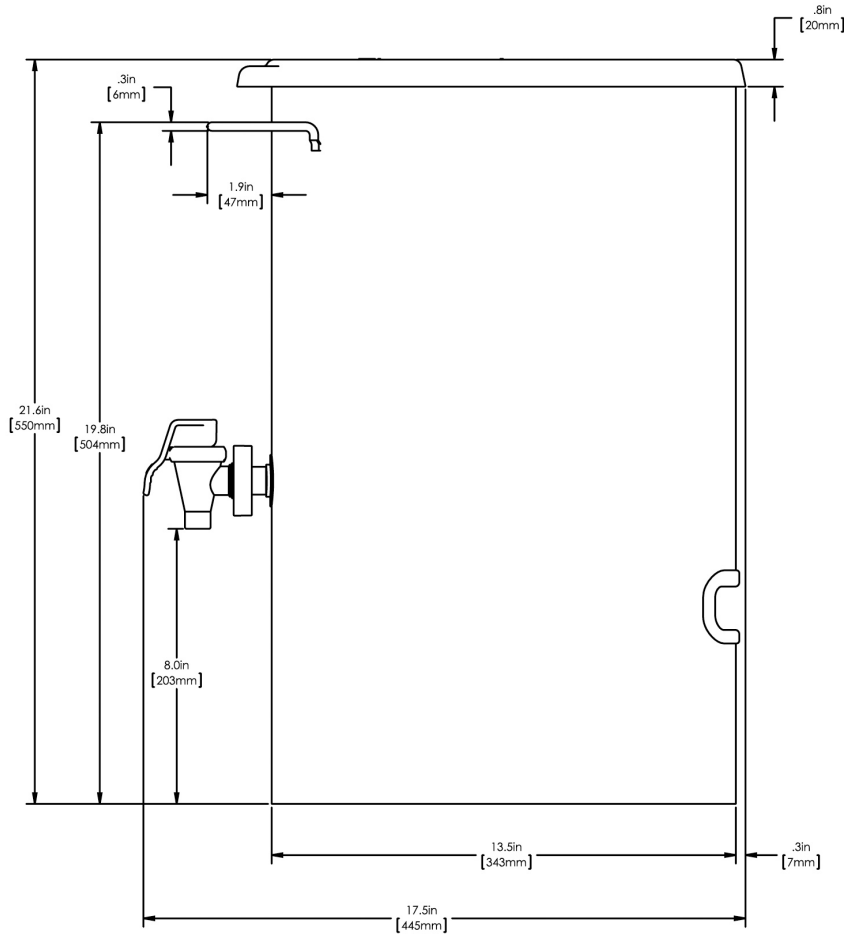

## Additional Features

Lift Dispense Faucet

Created on:  
08/29/2017

Unit			Shipping					
	Width	Height	Depth	Width	Height	Depth	Weight	Volume
English	6.2 in.	21.6 in.	13.5 in.	-	-	-	10.240 lbs	1.413 ft <sup>3</sup>
Metric	15.7 cm	54.9 cm	34.3 cm	-	-	-	4.645 kgs	0.040 m <sup>3</sup>