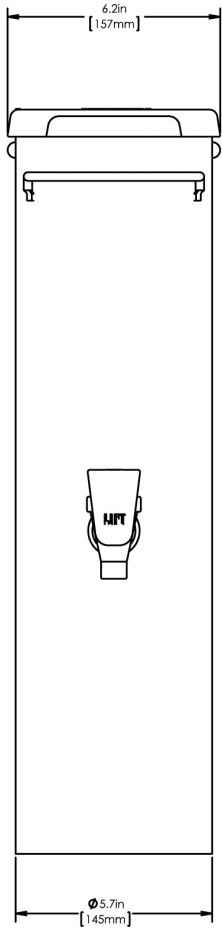

# TDO-N-3.5 Dispenser w/Solid Lid

21.6" x 13.5" x 6.2"  
(54.9cm x 34.3cm x 15.7cm)

- For use with BUNN TB-3, TB-3Q, ITB and ITCB brewers with 29" trunk height
- Two dispensers placed side-by-side allow for greater capacity, and added flexibility in menu options, within the same footprint as one cylinder or oval dispenser
- 8" cup clearance
- Front - back handles for reduced counterspace usage
- Ships with full-color iced tea decal
- Sump dispense valve assures complete dispensing

Created on:  
08/29/2017

Unit			Shipping					
	Width	Height	Depth	Width	Height	Depth	Weight	Volume
English	6.2 in.	21.6 in.	13.5 in.	-	-	-	10.240 lbs	1.413 ft <sup>3</sup>
Metric	15.7 cm	54.9 cm	34.3 cm	-	-	-	4.645 kgs	0.040 m <sup>3</sup>