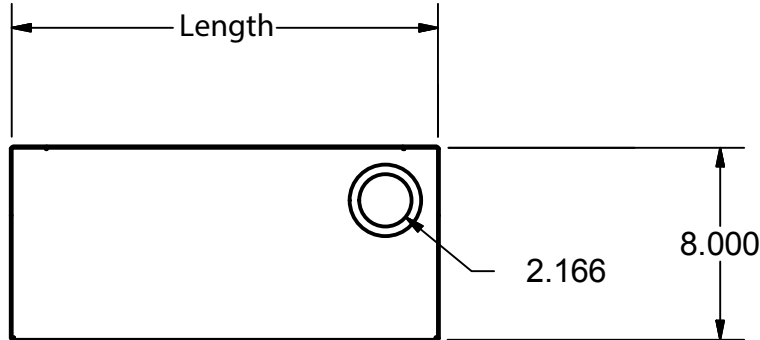

Add-On Blender Station

Underbar Equipment

Use your smart phone to scan the above QR code to visit our website:
www.bk-resources.com

Features:

- 8" Deep Platform

Material:

- T-304 18 ga. Stainless Steel

| Part Number | Length | Width | Height |
|-------------|--------|-------|--------|
| AOBS-12 | 11.75" | 8" | 10.5" |
| AOBS-18 | 17.75" | 8" | 10.5" |