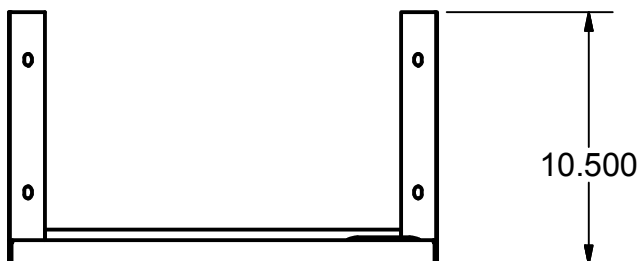

Add-On Blender Station

Underbar Equipment

Use your smart phone to scan the above QR code to visit our website:
www.bk-resources.com

Features:

- 8" Deep Platform

Material:

- T-304 18 ga. Stainless Steel

| Part Number | Length | Width | Height |
|-------------|--------|-------|--------|
| AOBS-12 | 11.75" | 8" | 10.5" |
| AOBS-18 | 17.75" | 8" | 10.5" |