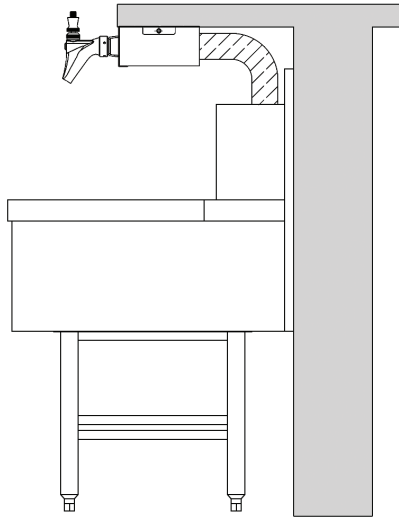

# DRAFT TOWER

## UNDERCOUNTER MOUNT DISPENSER - 8 FAUCET

- Gain bar top space with convenient under bar mounting.
- Slim 2 1/2" body height for maximum clearance.
- Exterior finish will provide years of durable service.
- All stainless steel contact with the beer for the ultimate in draft purity.

Install Example

**UCM-8-SSKR**

Faucet knobs not included.

**S** Stainless Steel  
304 Grade

The integrated Kool-Rite module provides optimum cooling at the point of dispense. The module construction makes the installation process as simple as PLUG "N" POUR.