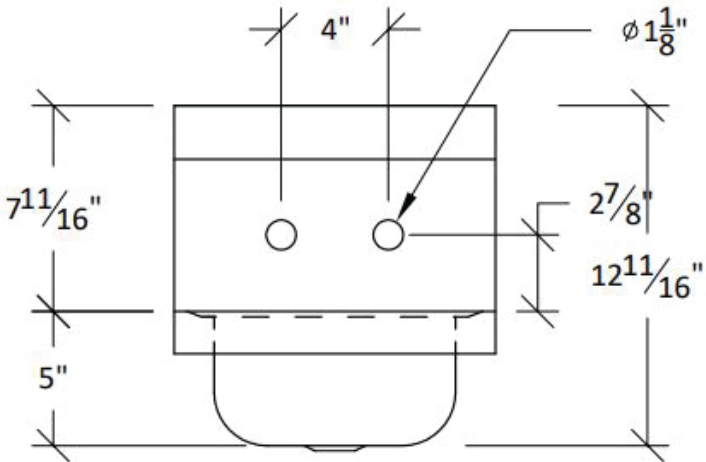

EHS12SP

Top View

Front View

Side View

Intended For Commercial Use Only. Empura assumes no liability for component failure, factory defects or any other damages for units installed in non-commercial foodservice or residential applications.

Attention CA Residents: This product can expose you to chemicals including lead, which are known to the State of California to cause cancer, birth defects, or other reproductive harm. For more information, go to www.p65warnings.ca.gov.