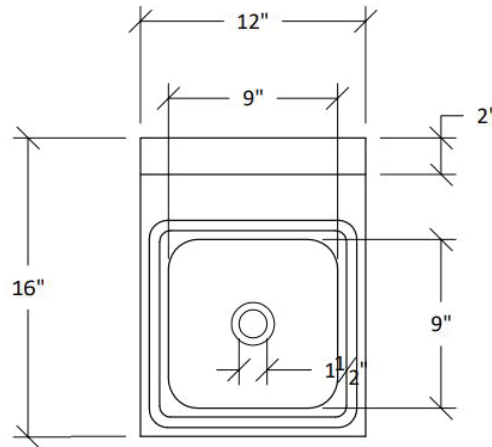

EHS12

Top View