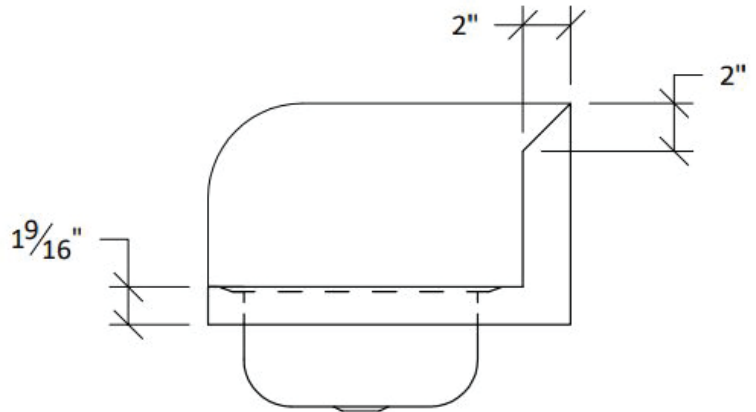

Side View

Intended For Commercial Use Only. Empura assumes no liability for component failure, factory defects or any other damages for units installed in non-commercial foodservice or residential applications.

Attention CA Residents: This product can expose you to chemicals including lead, which are known to the State of California to cause cancer, birth defects, or other reproductive harm. For more information, go to www.p65warnings.ca.gov.