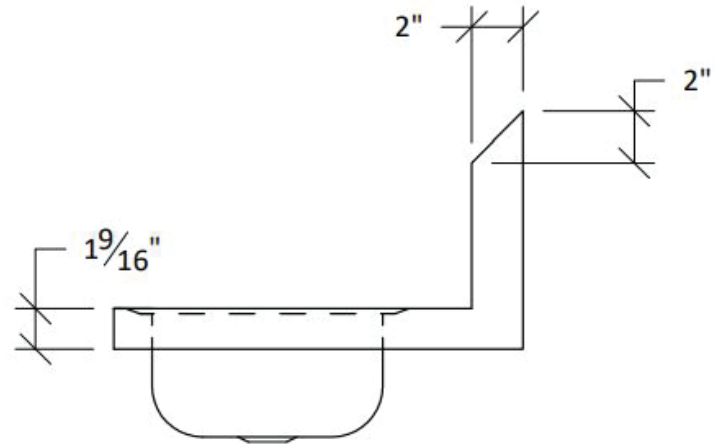

Side View

Intended For Commercial Use Only. Empura assumes no liability for component failure, factory defects or any other damages for units installed in non-commercial foodservice or residential applications.

Attention CA Residents: This product can expose you to chemicals including lead, which are known to the State of California to cause cancer, birth defects, or other reproductive harm. For more information, go to www.p65warnings.ca.gov.