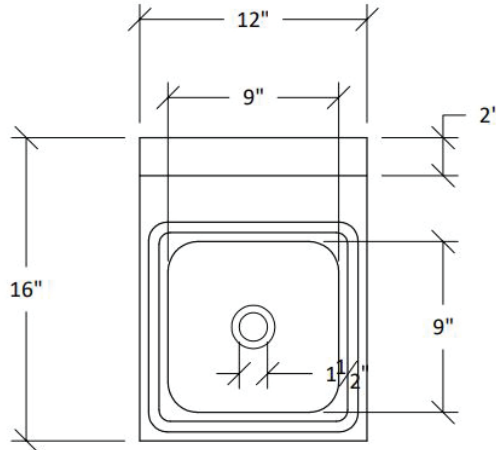

EHS12SP

Top View