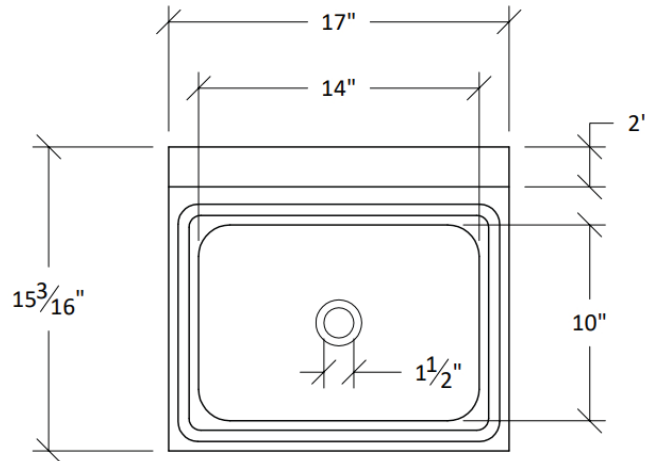

EHS17

Top View

Front View