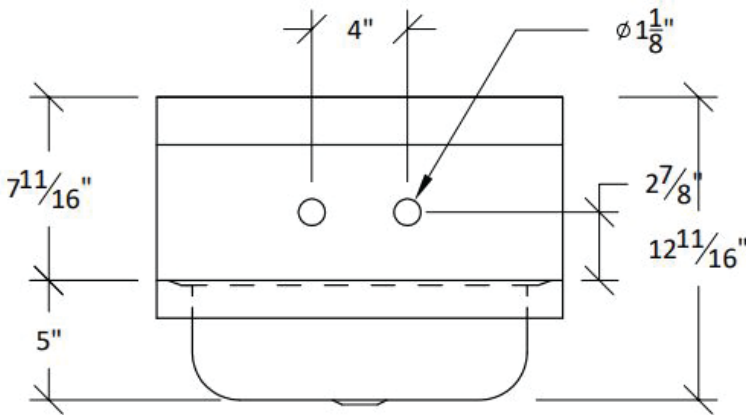

EHS17SP

Top View

Front View

Side View

Intended For Commercial Use Only. Empura assumes no liability for component failure, factory defects or any other damages for units installed in non-commercial foodservice or residential applications.

Attention CA Residents: This product can expose you to chemicals including lead, which are known to the State of California to cause cancer, birth defects, or other reproductive harm. For more information, go to www.p65warnings.ca.gov.