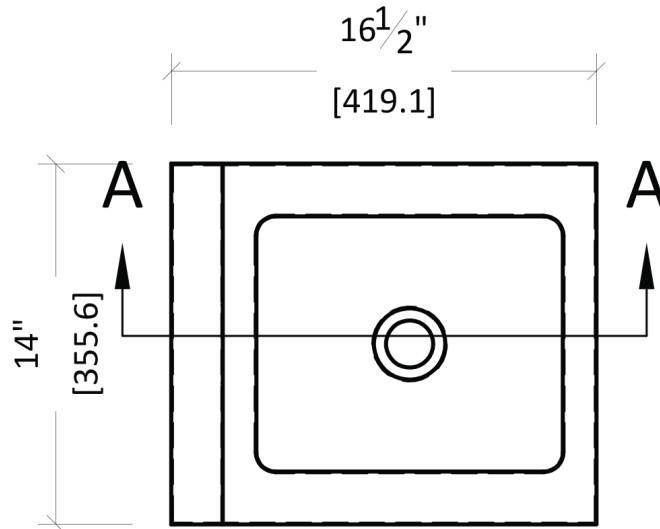

EHS14

Top View