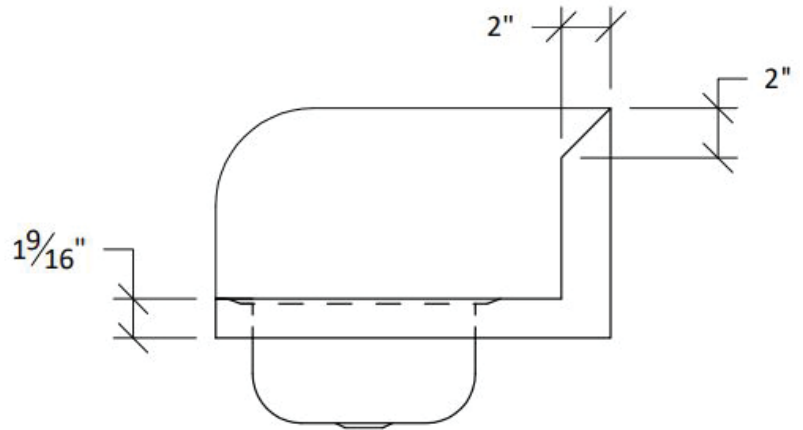

Side View

Intended For Commercial Use Only. Empura assumes no liability for component failure, factory defects or any other damages for units installed in non-commercial foodservice or residential applications.

Attention CA Residents: This product can expose you to chemicals including lead, which are known to the State of California to cause cancer, birth defects, or other reproductive harm. For more information, go to www.p65warnings.ca.gov.