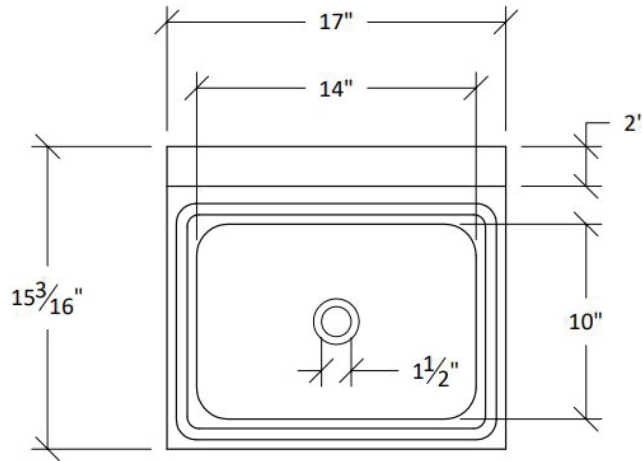

EHS17SP

Top View

Front View