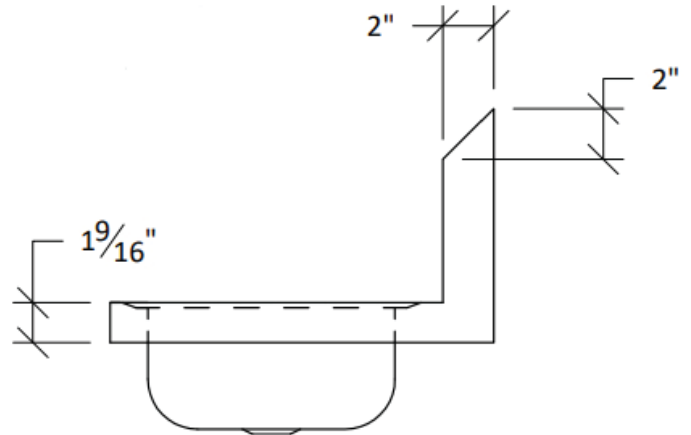

Side View

Intended For Commercial Use Only. Empura assumes no liability for component failure, factory defects or any other damages for units installed in non-commercial foodservice or residential applications.

Attention CA Residents: This product can expose you to chemicals including lead, which are known to the State of California to cause cancer, birth defects, or other reproductive harm. For more information, go to www.p65warnings.ca.gov.