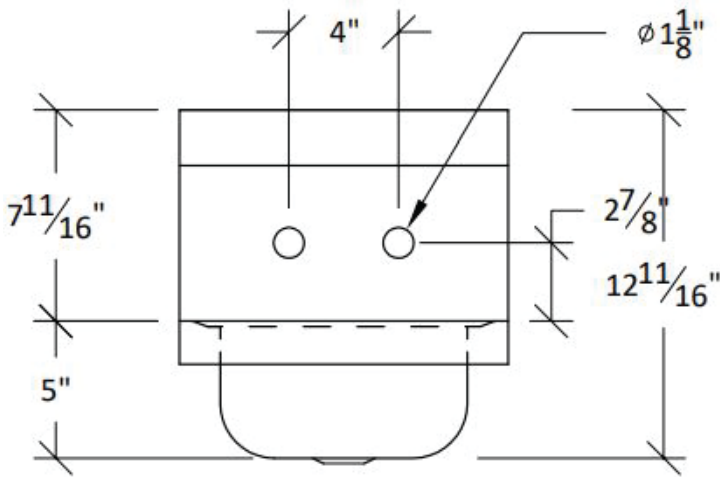

EHS12

Top View

Front View

Side View

Intended For Commercial Use Only. Empura assumes no liability for component failure, factory defects or any other damages for units installed in non-commercial foodservice or residential applications.

Attention CA Residents: This product can expose you to chemicals including lead, which are known to the State of California to cause cancer, birth defects, or other reproductive harm. For more information, go to www.p65warnings.ca.gov.