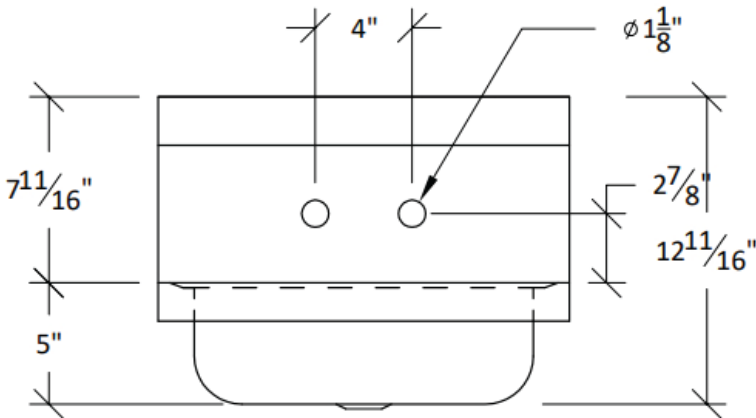

EHS17

Top View

Front View

Side View

Intended For Commercial Use Only. Empura assumes no liability for component failure, factory defects or any other damages for units installed in non-commercial foodservice or residential applications.

Attention CA Residents: This product can expose you to chemicals including lead, which are known to the State of California to cause cancer, birth defects, or other reproductive harm. For more information, go to www.p65warnings.ca.gov.