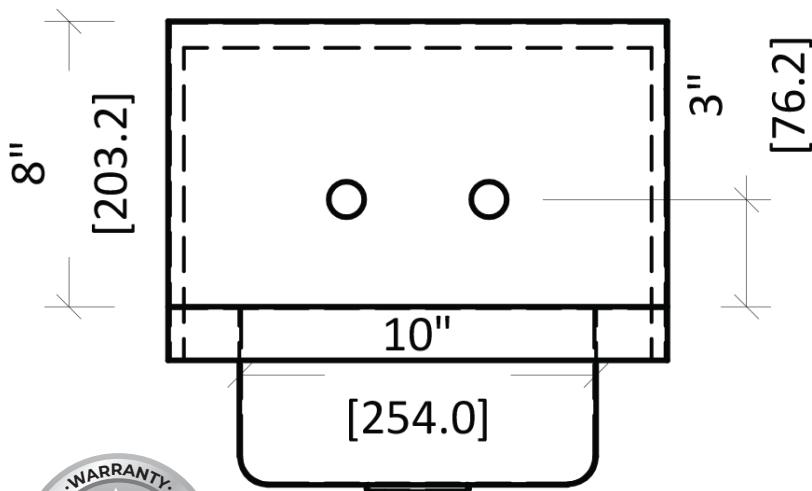

EHS14

Front View

Intended For Commercial Use Only. Empura assumes no liability for component failure, factory defects or any other damages for units installed in non-commercial foodservice or residential applications.

Attention CA Residents: This product can expose you to chemicals including lead, which are known to the State of California to cause cancer, birth defects, or other reproductive harm. For more information, go to www.p65warnings.ca.gov.