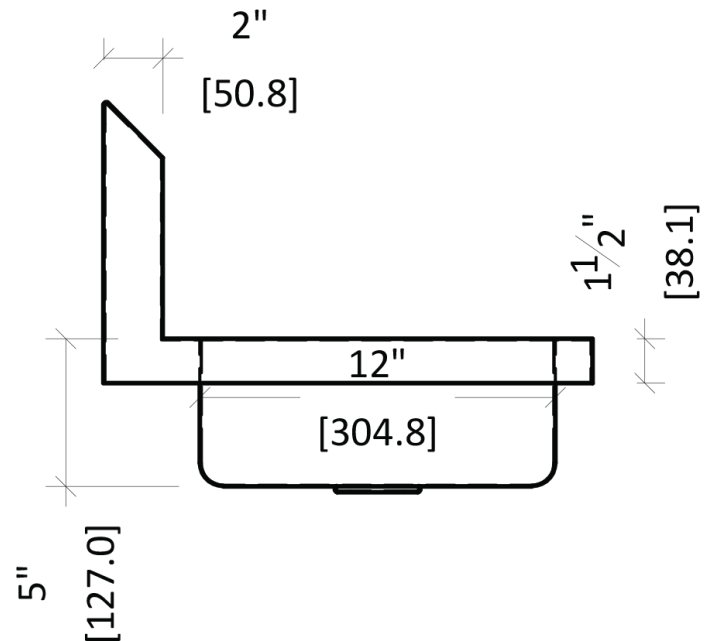

Side View

Intended For Commercial Use Only. Empura assumes no liability for component failure, factory defects or any other damages for units installed in non-commercial foodservice or residential applications.

Attention CA Residents: This product can expose you to chemicals including lead, which are known to the State of California to cause cancer, birth defects, or other reproductive harm. For more information, go to www.p65warnings.ca.gov.