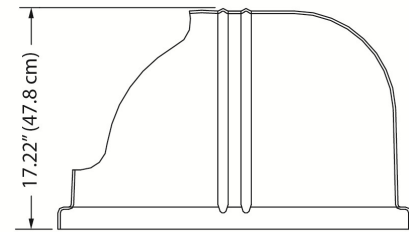

GOLD MEDAL® PRODUCTS CO.

Double Bubble

Model No. 3944 and 3945

Specifications

Model 3944 - Double Bubble Pink

Model 3945 - Double Bubble Blue

Overall Dimensions:

Width: Reference drawing shown.

Depth:

Height:

Features:

- Cotton candy machine floss pan cover.
Model 3944: pink, bubble style
Model 3945: blue, bubble style
- High density polyethylene—food grade.
- Fits 26" O.D. floss pans 42040 and 42040NM.