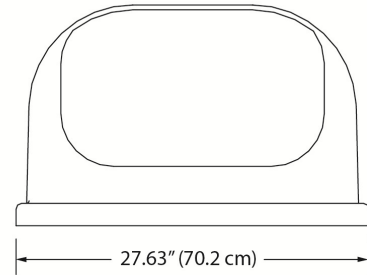

GOLD MEDAL® PRODUCTS CO.

Double Bubble

Model No. 3944 and 3945

Specifications

Model 3944 - Double Bubble Pink

Model 3945 - Double Bubble Blue

Overall Dimensions:

Width: Reference drawing shown.

Depth:

Height:

Features:

- Cotton candy machine floss pan cover.
Model 3944: pink, bubble style
Model 3945: blue, bubble style
- High density polyethylene—food grade.
- Fits 26" O.D. floss pans 42040 and 42040NM.