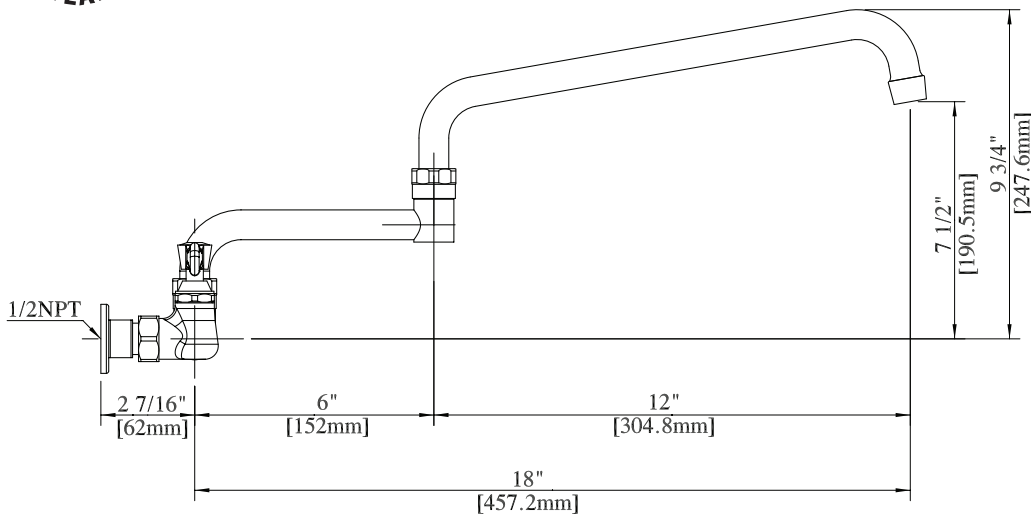

Use your smart phone to scan the above QR code to visit our website: www.bk-resources.com

8" Splash Mount Standard Duty Faucet with DJ Swing Spout

Model: BKF-8W-18-G, Lead Free

Options:

BKF-C414-VR
Vandal Resistant Aerator - .5 GPM

BK-DMMK-90
Faucet Mounting Kit - *SOLD SEPARATELY*

Product Specifications:

- 1/4 Turn Ceramic Cartridges
- Stainless Steel Valves
- Color Coded Hot & Cold Indicators
- Double O-Ring Spout Seal
- High Polished Chrome Finish
- Lead Free Compliant
- 2.0 GPM Flow Rate
- Full Replacement Parts Available

Certifications:

PRODUCT SPECIFICATION SHEET

RESOURCES

8" Splash Mount Standard Duty Faucet with DJ Swing Spout

Model: BKF-8W-18-G, Lead Free

Exploded Parts Detail:

| Diagram # | Quantity | Part Number | Description |
|-----------|----------|-----------------------------------|--------------------|
| 1 | 1 | BKF-SPT-NOZZLE | Aerator Nozzle |
| 2 | 1 | BKF-SPT-AER | Aerator |
| 3 | 1 | BKF-SPT-AER-W | Aerator Washer |
| 4 | 1 | BKF-SPT-XX-G | Spout Body |
| 5 | 1 | BKF-SPT-NUT | Swing Neck Nut |
| 6 | 1 | BKF-SPT-SPACER | Spout Spacer |
| 7 | 2 | BKF-SPT-ORING | Spout O-Ring |
| 8 | 1 | BKF-SPT-EXT | Spout Extender |
| 9 | 2 | BKF-SBH | Handle |
| 10 | 2 | (1) BKF-W-HVC-G & (1) BKF-W-CVC-G | Ceramic Valves |
| 11 | 1 | BKF-8W-XX-G | Faucet Body |
| 12 | 2 | BK-8W-ESC | Valve Mounting Nut |
| 13 | 2 | BK-8W-ESC-WASHER | 0.63 O-Ring |