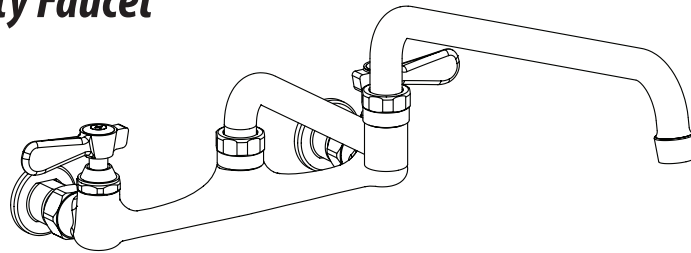

Use your smart phone to scan the above QR code to visit our website: www.bk-resources.com

8" Splash Mount Standard Duty Faucet with DJ Swing Spout

Model: BKF-8W-18-G, Lead Free

Options:

BKF-C414-VR
Vandal Resistant Aerator - .5 GPM

BK-DMMK-90
Faucet Mounting Kit - *SOLD SEPARATELY*

Product Specifications:

- 1/4 Turn Ceramic Cartridges
- Stainless Steel Valves
- Color Coded Hot & Cold Indicators
- Double O-Ring Spout Seal
- High Polished Chrome Finish
- Lead Free Compliant
- 2.0 GPM Flow Rate
- Full Replacement Parts Available

Certifications:

PRODUCT SPECIFICATION SHEET

RESOURCES

8" Splash Mount Standard Duty Faucet with DJ Swing Spout

Model: BKF-8W-18-G, Lead Free

Exploded Parts Detail:

| Diagram # | Quantity | Part Number | Description |
|-----------|----------|-----------------------------------|--------------------|
| 1 | 1 | BKF-SPT-NOZZLE | Aerator Nozzle |
| 2 | 1 | BKF-SPT-AER | Aerator |
| 3 | 1 | BKF-SPT-AER-W | Aerator Washer |
| 4 | 1 | BKF-SPT-XX-G | Spout Body |
| 5 | 1 | BKF-SPT-NUT | Swing Neck Nut |
| 6 | 1 | BKF-SPT-SPACER | Spout Spacer |
| 7 | 2 | BKF-SPT-ORING | Spout O-Ring |
| 8 | 1 | BKF-SPT-EXT | Spout Extender |
| 9 | 2 | BKF-SBH | Handle |
| 10 | 2 | (1) BKF-W-HVC-G & (1) BKF-W-CVC-G | Ceramic Valves |
| 11 | 1 | BKF-8W-XX-G | Faucet Body |
| 12 | 2 | BK-8W-ESC | Valve Mounting Nut |
| 13 | 2 | BK-8W-ESC-WASHER | 0.63 O-Ring |