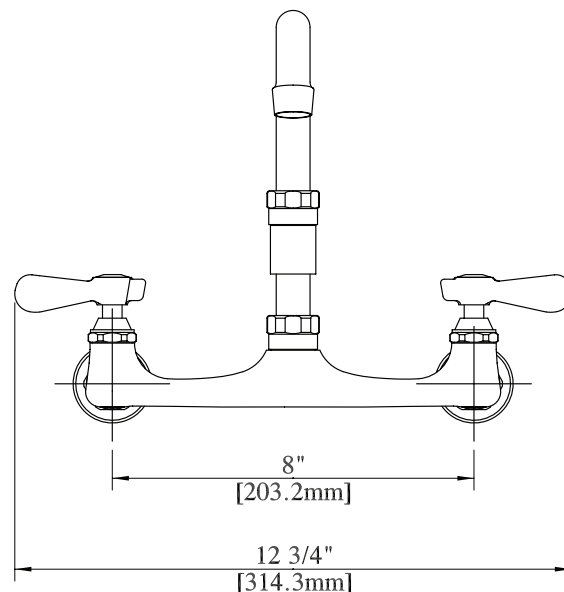

Use your smart phone to scan the above QR code to visit our website: www.bk-resources.com

8" Splash Mount Standard Duty Faucet with DJ Swing Spout

Model: BKF-8W-18-G, Lead Free

Options:

BKF-C414-VR
Vandal Resistant Aerator - .5 GPM

BK-DMMK-90
Faucet Mounting Kit - *SOLD SEPARATELY*

Product Specifications:

- 1/4 Turn Ceramic Cartridges
- Stainless Steel Valves
- Color Coded Hot & Cold Indicators
- Double O-Ring Spout Seal
- High Polished Chrome Finish
- Lead Free Compliant
- 2.0 GPM Flow Rate
- Full Replacement Parts Available

Certifications:

PRODUCT SPECIFICATION SHEET

RESOURCES

8" Splash Mount Standard Duty Faucet with DJ Swing Spout

Model: BKF-8W-18-G, Lead Free

Exploded Parts Detail:

| Diagram # | Quantity | Part Number | Description |
|-----------|----------|-----------------------------------|--------------------|
| 1 | 1 | BKF-SPT-NOZZLE | Aerator Nozzle |
| 2 | 1 | BKF-SPT-AER | Aerator |
| 3 | 1 | BKF-SPT-AER-W | Aerator Washer |
| 4 | 1 | BKF-SPT-XX-G | Spout Body |
| 5 | 1 | BKF-SPT-NUT | Swing Neck Nut |
| 6 | 1 | BKF-SPT-SPACER | Spout Spacer |
| 7 | 2 | BKF-SPT-ORING | Spout O-Ring |
| 8 | 1 | BKF-SPT-EXT | Spout Extender |
| 9 | 2 | BKF-SBH | Handle |
| 10 | 2 | (1) BKF-W-HVC-G & (1) BKF-W-CVC-G | Ceramic Valves |
| 11 | 1 | BKF-8W-XX-G | Faucet Body |
| 12 | 2 | BK-8W-ESC | Valve Mounting Nut |
| 13 | 2 | BK-8W-ESC-WASHER | 0.63 O-Ring |