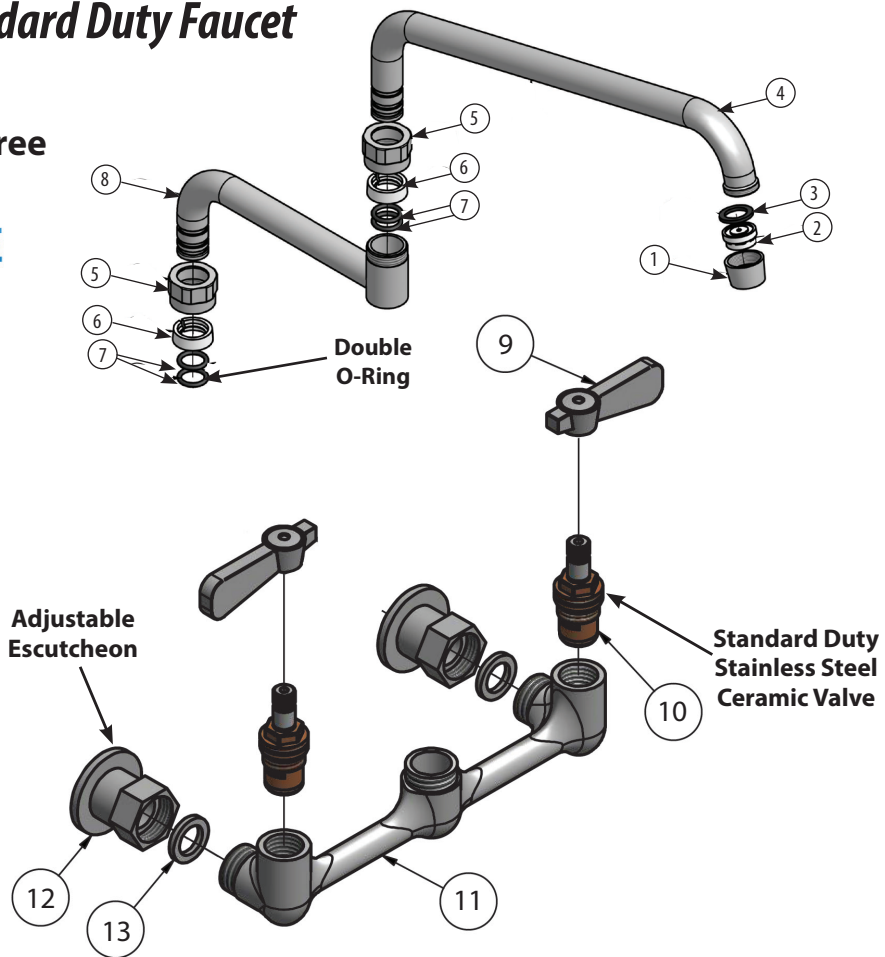

BK-DMMK-90
Faucet Mounting Kit - *SOLD SEPARATELY*

Product Specifications:

- 1/4 Turn Ceramic Cartridges
- Stainless Steel Valves
- Color Coded Hot & Cold Indicators
- Double O-Ring Spout Seal
- High Polished Chrome Finish
- Lead Free Compliant
- 2.0 GPM Flow Rate
- Full Replacement Parts Available

Certifications:

PRODUCT SPECIFICATION SHEET

RESOURCES

8" Splash Mount Standard Duty Faucet with DJ Swing Spout

Model: BKF-8W-18-G, Lead Free

Exploded Parts Detail:

| Diagram # | Quantity | Part Number | Description |
|-----------|----------|-----------------------------------|--------------------|
| 1 | 1 | BKF-SPT-NOZZLE | Aerator Nozzle |
| 2 | 1 | BKF-SPT-AER | Aerator |
| 3 | 1 | BKF-SPT-AER-W | Aerator Washer |
| 4 | 1 | BKF-SPT-XX-G | Spout Body |
| 5 | 1 | BKF-SPT-NUT | Swing Neck Nut |
| 6 | 1 | BKF-SPT-SPACER | Spout Spacer |
| 7 | 2 | BKF-SPT-ORING | Spout O-Ring |
| 8 | 1 | BKF-SPT-EXT | Spout Extender |
| 9 | 2 | BKF-SBH | Handle |
| 10 | 2 | (1) BKF-W-HVC-G & (1) BKF-W-CVC-G | Ceramic Valves |
| 11 | 1 | BKF-8W-XX-G | Faucet Body |
| 12 | 2 | BK-8W-ESC | Valve Mounting Nut |
| 13 | 2 | BK-8W-ESC-WASHER | 0.63 O-Ring |

Optional Spouts & Parts:

Standard Duty Gooseneck Spout
BKF-SPT-3G-G, BKF-SPT-5G-G
BKF-SPT-8G-G

Standard Duty DJ Swing Spout
BKF-SPT-18-G

Standard Duty Swing Spout
BKF-SPT-6-G, BKF-SPT-8-G
BKF-SPT-10-G, BKF-SPT-12-G
BKF-SPT-14-G, BKF-SPT-16-G

BKF-C414-VR
Vandal Resistant Aerator - .5 GPM

BK-DMMK-90
Faucet Mounting Kit - SOLD SEPARATELY

PRODUCT SPECIFICATION SHEET

RESOURCES