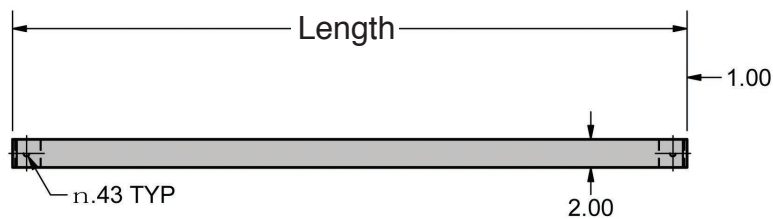

RESOURCES

Single Bar Pot Rack

Stainless Steel Pot Rack

Use your smart phone to scan the above QR code to visit our website:
www.bk-resources.com

Certifications:

Features:

- Includes 1 double prong pot hook (BKSSDPH) for every 12" of pot rack
- 12" deep

Material:

- 2" T-304 Stainless Steel

Part Number	Length	Pot Hooks	Product Weight (lbs)
BK-WPR1-48	48"	4	11.00
BK-WPR1-60	60"	5	13.00
BK-WPR1-72	72"	6	15.00

PRODUCT DATA SHEET

RESOURCES