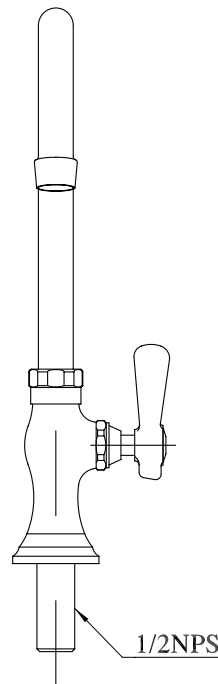

Use your smart phone to scan the above QR code to visit our website: www.bk-resources.com

Deck Mount Standard Duty Single Valve Pantry Faucet with Gooseneck Spout

Model: BKF-WPF-xG

Options:

BKF-C414-VR
Vandal Resistant Aerator - .5 GPM

Product Specifications:

- Compression Valve
- High Polished Dipped Chrome Finish
- Full Replacement Parts Available

Product Detail:

Model Number	DIM. A	DIM. B	DIM. C
BKF-WPF-3G-G	3.5" [90]	6.25" [158.7]	9" [228.6]
BKF-WPF-5G-G	6" [150]	6.14" [155.9]	10.63" [269.8]
BKF-WPF-8G-G	8.5" [215]	8.63" [219]	13.5" [342.9]

Certifications:

PRODUCT SPECIFICATION SHEET

RESOURCES

Deck Mount Standard Duty Single Valve Pantry Faucet with Gooseneck Spout

Model: BKF-WPF-xG

Exploded Parts Detail:

Diagram #	Quantity	Part Number	Description
1	1	BK-WPF-XX-G	Faucet Body
2	1	BKF-SBH	Handle
3	1	BKF-MN	Nut
4	1	BKF-S	Seal
5	1	BKF-SPT-XX	Spout
5A	2	BKF-SPT-O-RING	O-Ring
5B	1	BKF-SPT-AERATOR	Aerator
5C	1	BKF-SPT-SPACER	Spacer
5D	1	BKF-SPT-N	Nut
6	1	BKF-HV/CV-G	Mixing Valve
7	1	BKF-BONNET	MV Nut