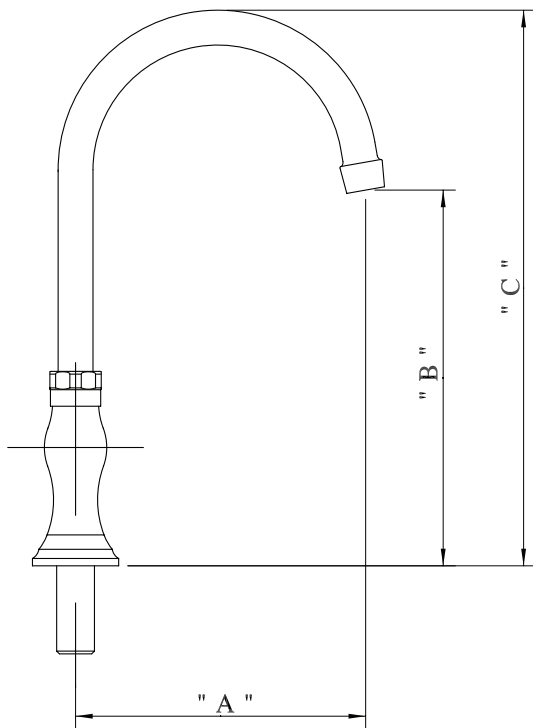

Use your smart phone to scan the above QR code to visit our website: www.bk-resources.com

Deck Mount Standard Duty Single Valve Pantry Faucet with Gooseneck Spout

Model: BKF-WPF-xG

Options:

BKF-C414-VR
Vandal Resistant Aerator - .5 GPM

Product Specifications:

- Compression Valve
- High Polished Dipped Chrome Finish
- Full Replacement Parts Available

Product Detail:

Model Number	DIM. A	DIM. B	DIM. C
BKF-WPF-3G-G	3.5" [90]	6.25" [158.7]	9" [228.6]
BKF-WPF-5G-G	6" [150]	6.14" [155.9]	10.63" [269.8]
BKF-WPF-8G-G	8.5" [215]	8.63" [219]	13.5" [342.9]

Certifications:

PRODUCT SPECIFICATION SHEET

RESOURCES

Deck Mount Standard Duty Single Valve Pantry Faucet with Gooseneck Spout

Model: BKF-WPF-xG

Exploded Parts Detail:

Diagram #	Quantity	Part Number	Description
1	1	BK-WPF-XX-G	Faucet Body
2	1	BKF-SBH	Handle
3	1	BKF-MN	Nut
4	1	BKF-S	Seal
5	1	BKF-SPT-XX	Spout
5A	2	BKF-SPT-O-RING	O-Ring
5B	1	BKF-SPT-AERATOR	Aerator
5C	1	BKF-SPT-SPACER	Spacer
5D	1	BKF-SPT-N	Nut
6	1	BKF-HV/CV-G	Mixing Valve
7	1	BKF-BONNET	MV Nut