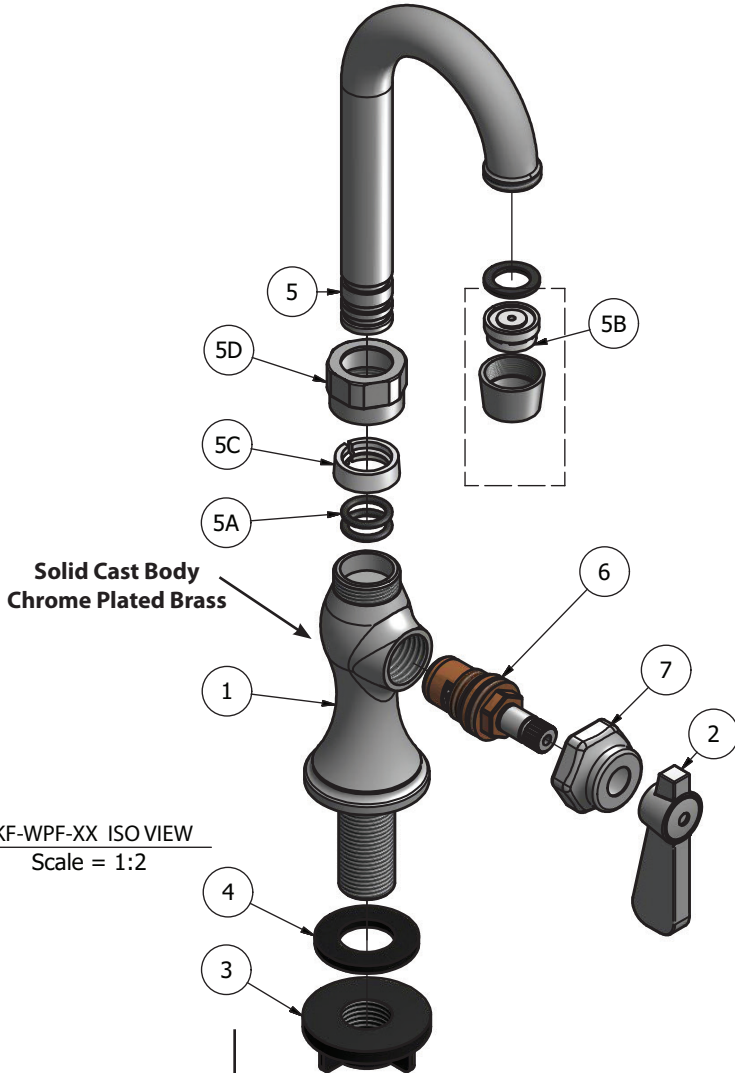

Use your smart phone to scan the above QR code to visit our website: www.bk-resources.com

Deck Mount Standard Duty Single Valve Pantry Faucet with Gooseneck Spout

Model: BKF-WPF-xG

Options:

BKF-C414-VR
Vandal Resistant Aerator - .5 GPM

Product Specifications:

- Compression Valve
- High Polished Dipped Chrome Finish
- Full Replacement Parts Available

Product Detail:

Model Number	DIM. A	DIM. B	DIM. C
BKF-WPF-3G-G	3.5" [90]	6.25" [158.7]	9" [228.6]
BKF-WPF-5G-G	6" [150]	6.14" [155.9]	10.63" [269.8]
BKF-WPF-8G-G	8.5" [215]	8.63" [219]	13.5" [342.9]

Certifications:

PRODUCT SPECIFICATION SHEET

RESOURCES

Deck Mount Standard Duty Single Valve Pantry Faucet with Gooseneck Spout

Model: BKF-WPF-xG

Exploded Parts Detail:

Diagram #	Quantity	Part Number	Description
1	1	BK-WPF-XX-G	Faucet Body
2	1	BKF-SBH	Handle
3	1	BKF-MN	Nut
4	1	BKF-S	Seal
5	1	BKF-SPT-XX	Spout
5A	2	BKF-SPT-O-RING	O-Ring
5B	1	BKF-SPT-AERATOR	Aerator
5C	1	BKF-SPT-SPACER	Spacer
5D	1	BKF-SPT-N	Nut
6	1	BKF-HV/CV-G	Mixing Valve
7	1	BKF-BONNET	MV Nut

Optional Spouts & Parts:

Standard Duty Gooseneck Spout
BKF-SPT-3G-G, BKF-SPT-5G-G
BKF-SPT-8G-G

Standard Duty DJ Swing Spout
BKF-SPT-18-G

Standard Duty Swing Spout
BKF-SPT-6-G, BKF-SPT-8-G
BKF-SPT-10-G, BKF-SPT-12-G
BKF-SPT-14-G, BKF-SPT-16-G