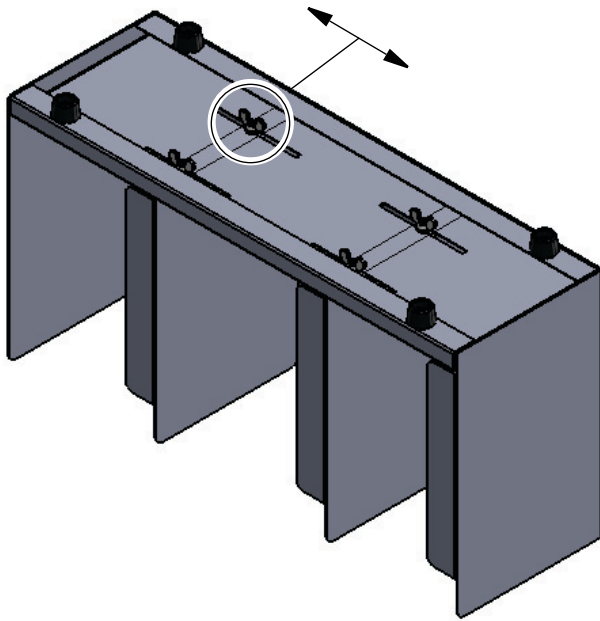

Outperform every day.™

Installation Instructions

Horizontal Lid Holders

Item Number(s): CTL3, CTL4, CTL5

ADJUST THE DIVIDERS

1. Loosen the wing nut and slide the divider to fit the lids.
2. Tighten the wing nut.

ATTACH THE STRAW HOLDER

WALL MOUNTING (OPTIONAL)

1. Insert two #10 screws (not included) into the key holes on the back of the lid holder.
2. Attach to the mounting surface.

Outperform every day.™

www.vollrath.com