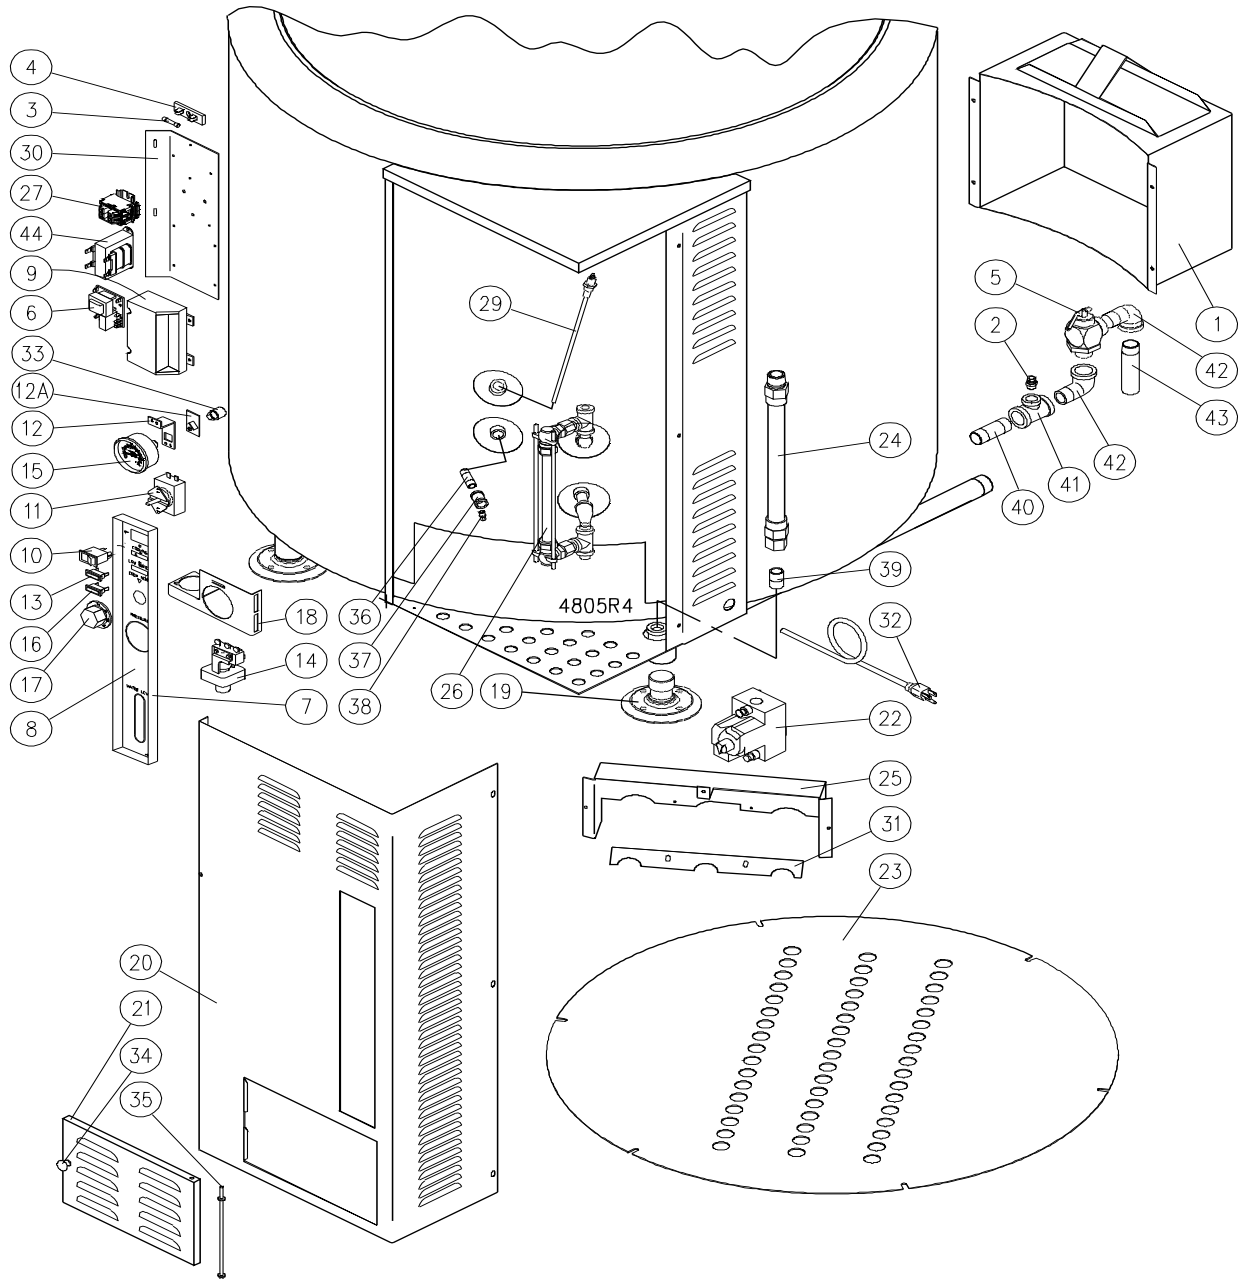

FIGURE 1

PARTS LIST, GAS KETTLES, MODELS GL-80E, GL-100E

FROM FIGURE 1

<u>ITEM</u>	<u>PART NUMBER</u>	<u>DESCRIPTION</u>	<u>QUANTITY</u>		
			<u>GL-80E</u>	<u>GL-100E</u>	
1.	6828-1	Flue Box Assembly	1	1	
2.	3-AV00	Air Vent	1	1	
3.	9092-3	Fuse 3A, 250V	1	1	
4.	9068-1	Fuse Holder	1	1	
5.	3-SRV8-1	Relief Valve, 35 psi	1	1	
6.	3974-1	Level Control	1	1	
7.	7790-1	Control Panel	1	1	
**	8.	7002-1	English Label	1	1
		3081-1	French Label	1	1
9.	9210-2	Ignition Module, Continuous Retry	1	1	
10.	9130-2	Power Switch	1	1	
11.	116-6562	Thermostat	1	1	
12.	4647-1	Pressure Gauge Bracket	1	1	
12A.	5845-1	Pressure Gauge Clip	1	1	
13.	4996-7	Pilot Light, Cooking, Red, 28V	1	1	
14.	116-6490	Pressure Switch	1	1	
15.	4967-1	Pressure Gauge	1	1	
16.	4996-3	Pilot Light, Low Water, Amber, 120V	1	1	
17.	4-TK05	Dial	1	1	
18.	7629-1	Pressure Switch Bracket	1	1	
19.	3223-1	Leg Adjustable Pad Assembly	4	4	
20.	7814-1	Front Panel	1		
	7815-1	Front Panel		1	

PARTS LIST, GAS KETTLES, MODELS GL-80E, GL-100E

<u>ITEM</u>	<u>PART NUMBER</u>	<u>DESCRIPTION</u>	<u>QUANTITY</u>		
			<u>GL-80E</u>	<u>GL-100E</u>	
	21.	6679-1	Access Door	1	1
**	22.	5450-1	Combination Gas Control - Natural Gas	1	1
		5450-2	Combination Gas Control - Propane	1	1
	23.	7571-1	Bottom Covert	1	1
	24.	9083-18	Gas Flex Hose, 3/4" x 18"	1	1
	25.	7569-1	Burner Basket Shield/Bracket	1	1
	26.	5285-1	Sight Glass Assembly	1	1
		9108-2	Gauge Glass, 5/8 x 4-3/4	1	1
		8-6018	Washers	2	2
		8-6019	Brass Washer	2	2
		8-6016	Rod	2	2
**	27.	9390-2	Terminal Block Assembly, 2 Poles	1	1
			Includes the following parts:		
		9391-1	Modular Terminal	2	2
		9392-1	End Plate	1	1
		9393-1	End Clamp	2	2
		9394-053	Mounting Rail, 53 mm	1	1
* **	28.	4-T265	Transformer, 240-120V, 100VA, (220/240V Units)	1	1
	29.	5039-1	Low Water Probe	1	1
	30.	7110-1	Component Mounting Bracket	1	1
	31.	5734-1	Burner Shield	1	1
	32.	4127-3	Cord Set, 120V	1	1
	33.	3-704B	Elbow 90°, Brass 1/4C x 1/4 FPT	1	1
	34.	116-7793	Door Knob	1	1