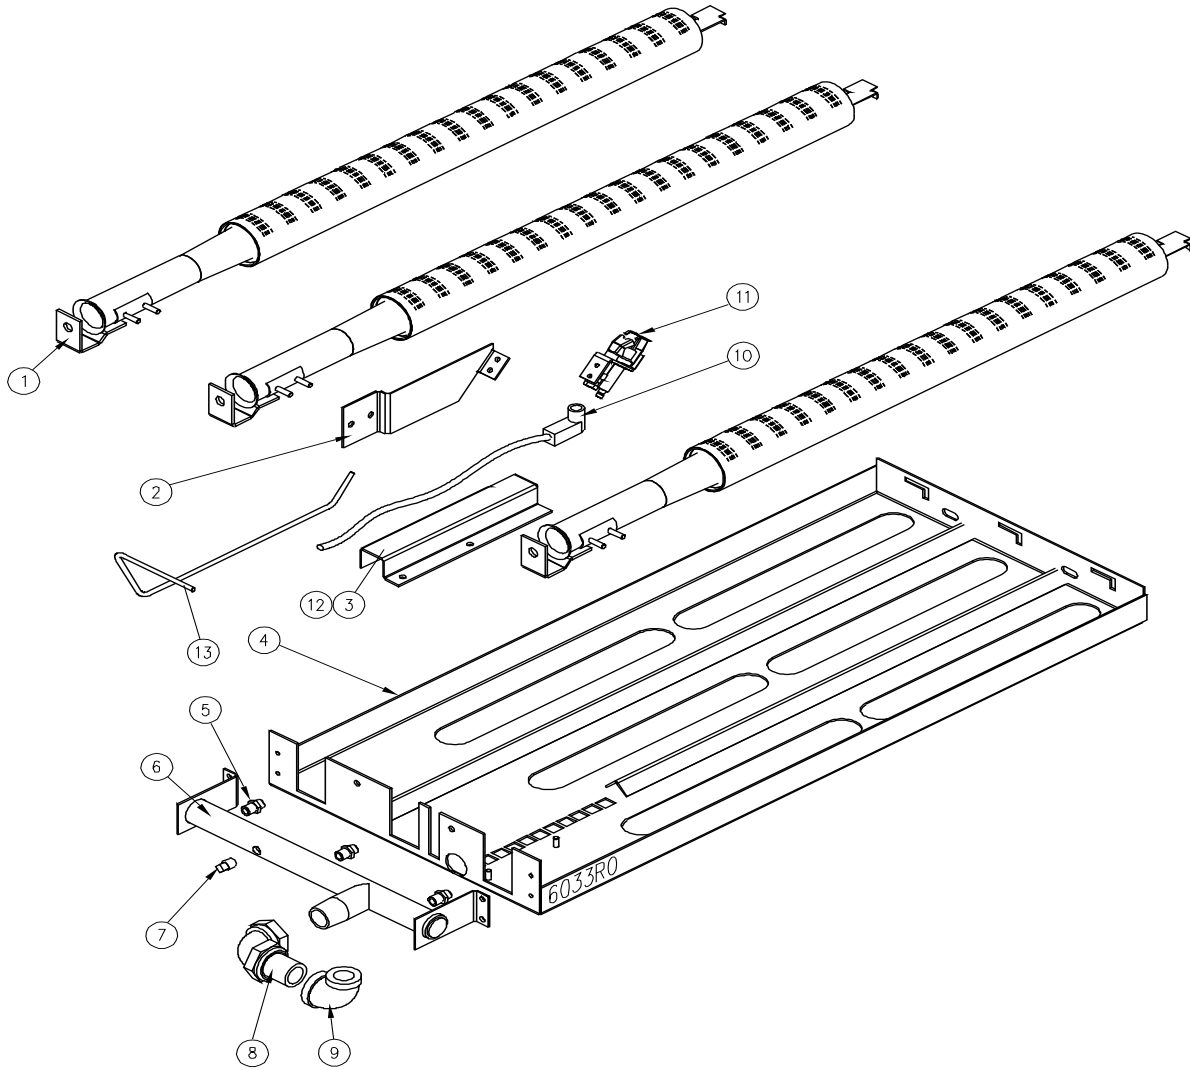

PARTS LIST, GAS KETTLES, MODELS GL-80E, GL-100E

FIGURE 2

PARTS LIST, GAS KETTLES, MODELS GL-80E, GL-100E

FROM FIGURE 2

BURNER ASSEMBLY

<u>ITEM</u>	<u>PART NUMBER</u>	<u>DESCRIPTION</u>	<u>QUANTITY</u>	
1.	3135-1	Burner	3	
2.	4239-1	Pilot Bracket	1	
3.	6034-1	Cover, Igniter Wiring	1	
4.	8184-1	Burner Basket	1	
5.	3598-45	Orifice #45, L.P.	3	
	3598-30	Orifice #30, Natural Gas	3	
6.	7572-1	Gas Manifold	1	
7.	9035-1	Sq. Hd. Pipe Plug 1/8 NPT	1	
8.	3-U6BE	Union Elbow, 3/4 NPT	1	
9.	9014-1	Reducing Elbow, #150, 1/2 NPT	1	
10.	5169-2	Igniter Cable	1	
**	11.	9-3380	Igniter/Sensor Pilot, Natural	1
		9-3380-1	Igniter/Sensor Pilot, LP	1
*	12.	5483-50	Insulation, 1.00" x 7.450" x 1.50"	1
	13.	8599-1	Pilot Tube	1

* NOT SHOWN

** SELECT AS REQUIRED.