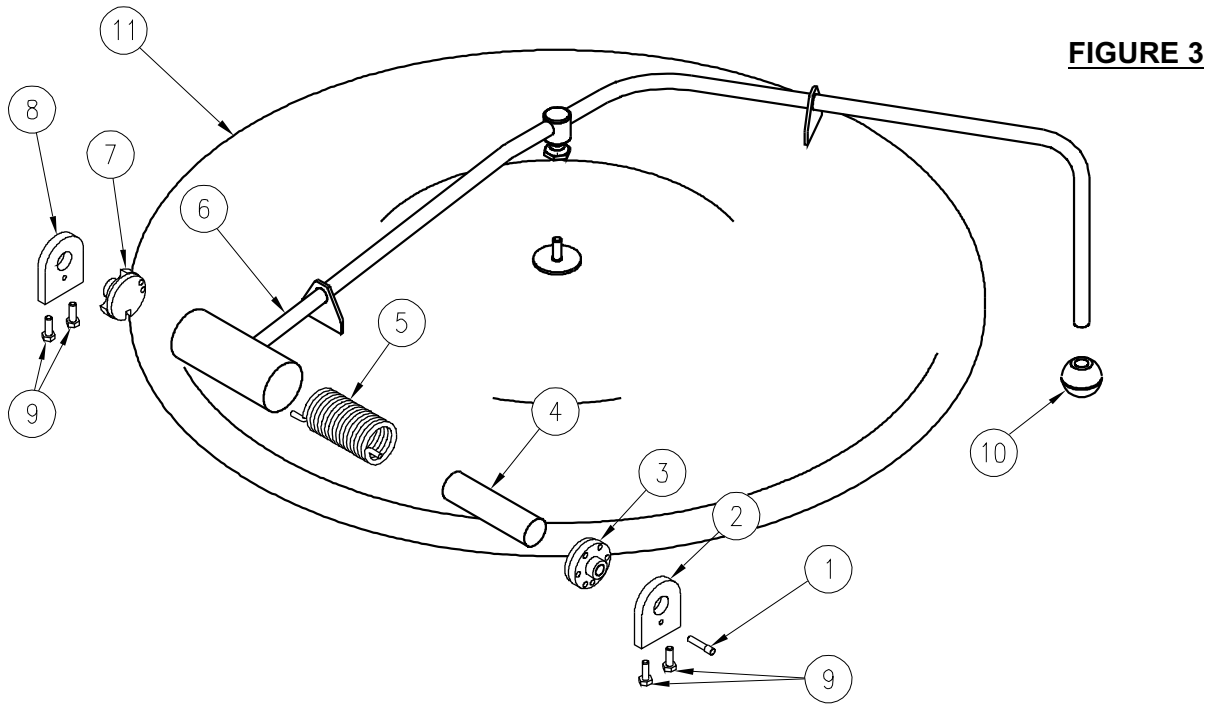

PARTS LIST, GAS KETTLES, MODELS GL-80E, GL-100E

<u>ITEM</u>	<u>PART NUMBER</u>	<u>DESCRIPTION</u>	<u>QUANTITY</u>	
			<u>GL-80E</u>	<u>GL-100E</u>
35.	5049-1	Access Door Pivot Rod	1	1
36.	9091-020	Brass Pipe Nipple, 3/8 x 2 Lg.	1	1
37.	PP-427	Forged Tee, C.S. 3000 # 3/8 NPT	1	1
38.	3-684C	Connector, Brass, 1/4 C x 3/8 MPT	1	1
39.	9009-000	Black Pipe Close Nipple, 1/2 NPT	1	1
40.	9010-034	Black Pipe Nipple, 3/4 - SCH. 40 x 3-1/2" Lg.	1	1
41.	9013-6	Tee, Black Iron 150# 3/4 x 3/4 x 3/8 NPT	1	1
42.	9012-4	Street Elbow 90°, Black Iron 150 # 3/4" NPT	2	2
43.	5184-1	Extension, Relief Valve	1	1
44.	9-3383	Transformer, 120/24V, 50VA	1	1
* 45.	7551-1	Faucet Bracket, Optional	1	1

* NOT SHOWN.

** SELECT AS REQUIRED.

PARTS LIST, GAS KETTLES, MODELS GL-80E, GL-100E

FIGURE 2

PARTS LIST, GAS KETTLES, MODELS GL-80E, GL-100E

FROM FIGURE 2

BURNER ASSEMBLY

<u>ITEM</u>	<u>PART NUMBER</u>	<u>DESCRIPTION</u>	<u>QUANTITY</u>	
1.	3135-1	Burner	3	
2.	4239-1	Pilot Bracket	1	
3.	6034-1	Cover, Igniter Wiring	1	
4.	8184-1	Burner Basket	1	
5.	3598-45	Orifice #45, L.P.	3	
	3598-30	Orifice #30, Natural Gas	3	
6.	7572-1	Gas Manifold	1	
7.	9035-1	Sq. Hd. Pipe Plug 1/8 NPT	1	
8.	3-U6BE	Union Elbow, 3/4 NPT	1	
9.	9014-1	Reducing Elbow, #150, 1/2 NPT	1	
10.	5169-2	Igniter Cable	1	
**	11.	9-3380	Igniter/Sensor Pilot, Natural	1
		9-3380-1	Igniter/Sensor Pilot, LP	1
*	12.	5483-50	Insulation, 1.00" x 7.450" x 1.50"	1
	13.	8599-1	Pilot Tube	1

* NOT SHOWN

** SELECT AS REQUIRED.

PARTS LIST, GAS KETTLES, MODELS GL-80E, GL-100E

4991-3R0

<u>ITEM</u>	<u>PART NUMBER</u>	<u>DESCRIPTION</u>	<u>QUANTITY</u>
	1322-1	COVER ASSEMBLY	
1.	8-2029	Lock Pin	1
2.	8-2035L	End Lock Plate	1
3.	5428-1	Stationary Disc	1
4.	5430-1	Core	1
5.	8-2026	Spring	1
6.	1331-1	Handle Assembly	1
7.	5429-1	Rotary Disc	1
8.	8-2021	End Stop Plate	1
9.	1-56S6	Cap Screws, 1/4 - 20 x 3/4, Stainless Steel	4
10.	2-KB01	Knob	1
11.	2602-7	Cover	1