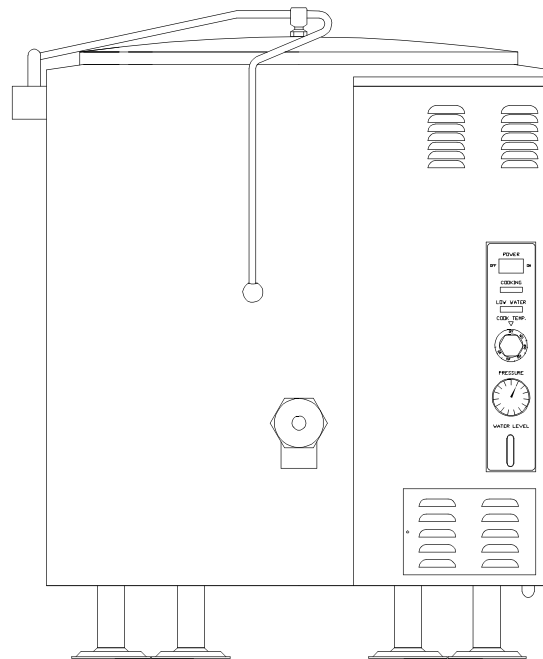

PARTS LIST

Gas Fired Steam Jacketed Stationary Kettles

GL-80E GL-100E