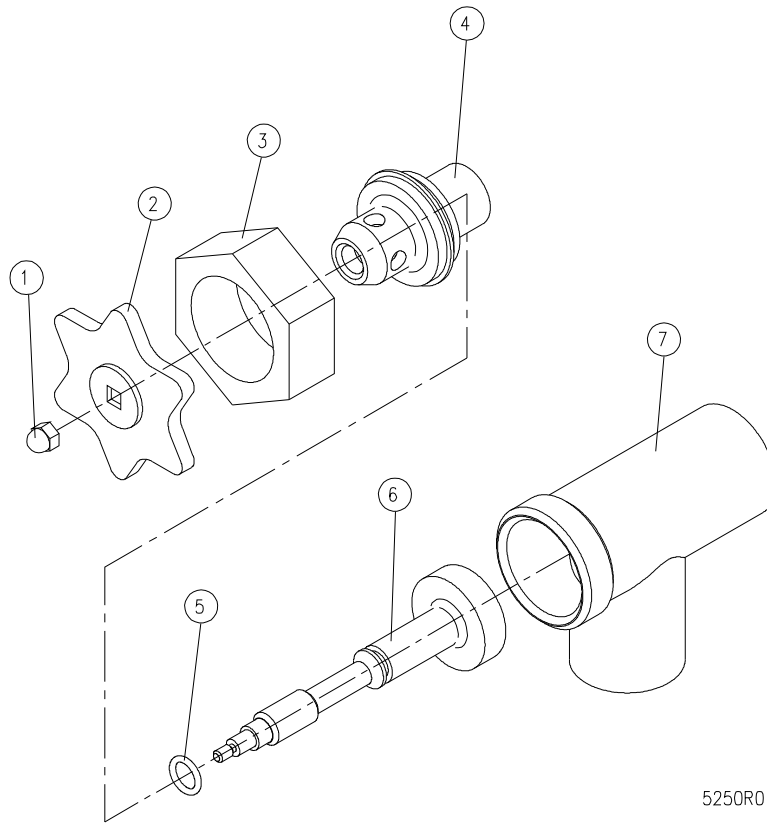

* NOT SHOWN.

** SELECT AS REQUIRED.

PARTS LIST, GAS KETTLES, MODELS GL-80E, GL-100E

FIGURE 2

PARTS LIST, GAS KETTLES, MODELS GL-80E, GL-100E

FROM FIGURE 2

BURNER ASSEMBLY

<u>ITEM</u>	<u>PART NUMBER</u>	<u>DESCRIPTION</u>	<u>QUANTITY</u>	
1.	3135-1	Burner	3	
2.	4239-1	Pilot Bracket	1	
3.	6034-1	Cover, Igniter Wiring	1	
4.	8184-1	Burner Basket	1	
5.	3598-45	Orifice #45, L.P.	3	
	3598-30	Orifice #30, Natural Gas	3	
6.	7572-1	Gas Manifold	1	
7.	9035-1	Sq. Hd. Pipe Plug 1/8 NPT	1	
8.	3-U6BE	Union Elbow, 3/4 NPT	1	
9.	9014-1	Reducing Elbow, #150, 1/2 NPT	1	
10.	5169-2	Igniter Cable	1	
**	11.	9-3380	Igniter/Sensor Pilot, Natural	1
		9-3380-1	Igniter/Sensor Pilot, LP	1
*	12.	5483-50	Insulation, 1.00" x 7.450" x 1.50"	1
	13.	8599-1	Pilot Tube	1

* NOT SHOWN

** SELECT AS REQUIRED.

PARTS LIST, GAS KETTLES, MODELS GL-80E, GL-100E

4991-3R0

<u>ITEM</u>	<u>PART NUMBER</u>	<u>DESCRIPTION</u>	<u>QUANTITY</u>
	1322-1	COVER ASSEMBLY	
1.	8-2029	Lock Pin	1
2.	8-2035L	End Lock Plate	1
3.	5428-1	Stationary Disc	1
4.	5430-1	Core	1
5.	8-2026	Spring	1
6.	1331-1	Handle Assembly	1
7.	5429-1	Rotary Disc	1
8.	8-2021	End Stop Plate	1
9.	1-56S6	Cap Screws, 1/4 - 20 x 3/4, Stainless Steel	4
10.	2-KB01	Knob	1
11.	2602-7	Cover	1

PARTS LIST, GAS KETTLES, MODELS GL-80E, GL-100E

FIGURE 4

DRAW-OFF VALVES

<u>ITEM</u>	<u>PART NUMBER</u>	<u>DESCRIPTION</u>	<u>QUANTITY</u>
	3-D015	1-½" DRAW-OFF VALVE ASSEMBLY	
1.	9031-3	Acorn Nut 10-24 UNC	1
2.	4115-1	Handle, Stainless Steel	1
3.	3-DV13	Gland Nut	1
4.	3-DV14	Bonnet	1
5.	3-DV16	"O" Ring	1
6.	3-DV15RV	Stem Assembly	1
7.	3-DV17	Valve Body	1

PARTS LIST, GAS KETTLES, MODELS GL-80E, GL-100E

FIGURE 4

<u>ITEM</u>	<u>PART NUMBER</u>	<u>DESCRIPTION</u>	<u>QUANTITY</u>
	3-D020	2" DRAW-OFF VALVE ASSEMBLY	
1.	9031-3	Acorn Nut 10-24 UNC	1
2.	4115-1	Handle, Stainless Steel	1
3.	3-DV23	Gland Nut	1
4.	3-DV24	Bonnet	1
5.	3-DV26	"O" Ring	1
6.	3-DV25RV	Stem Assembly	1
7.	3-DV27	Valve Body	1