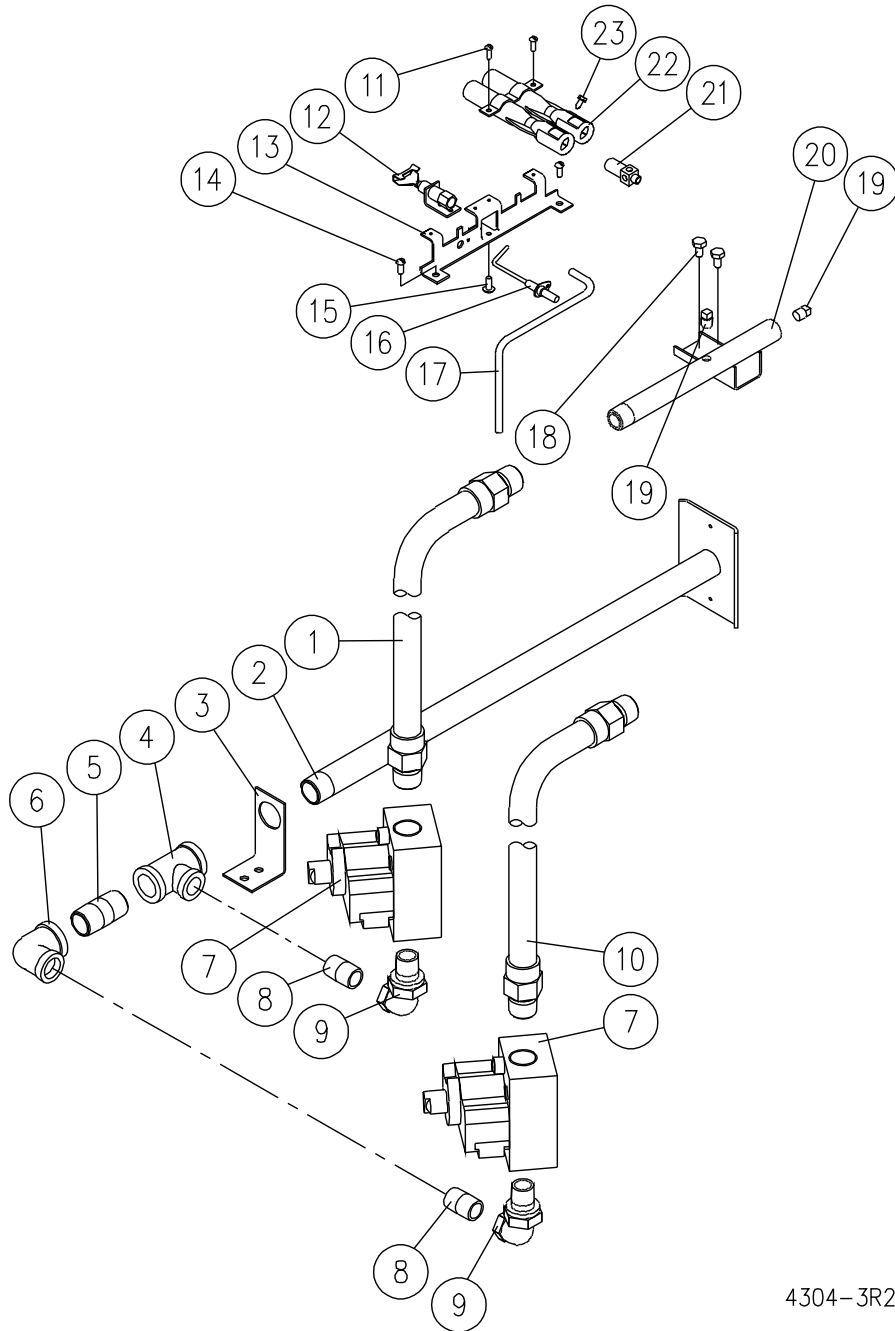

PARTS LIST, GAS FIRED STEAMER, MODEL ETP-10G

<u>ITEM</u>	<u>PART NO.</u>	<u>DESCRIPTION</u>	<u>QTY.</u>	
	87.	8152-1	Back Panel	1
	88.	8150-1	Left Hand Access Cover	1
**	89.	4523-1	Flue Riser, Upper	1
		4522-1	Flue Riser, Lower	1
	90.	4519-1	Flue Cover	1
	91.	9448-1	Hold Thermostat, 175°F	2
	92.	5708-1	Bracket, Fuse Holder	1
	93.	9344-1	Relay, DPDT, 120V	2
	94A.	6305-1	Drain Tube	2
*	94B.	9413-1	Elbow 90°, Brass, 45° Flare	2
*	94C.	9412-1	Forged Nut, Brass, 45° Flare	2
	95.	9768-9	Brass Connector [3-686C]	1
	96.	9705-39-084	Copper Tube	1
	97.	9884-1	Forged Street Tee [3-107A]	1
	98.	9880-1	Brass Connector, Flare [3-485A]	1
	99.	9879-1	Brass Connector, Flare [3-465B]	1
	100.	9705-51-013	Tube, SS	2
	101.	9705-39-013	Tube, Copper	1
	102.	6317-1	Tube, Copper	1
	103.	9090-024	Nipple, Brass,	2

* NOT SHOWN

** SELECT AS REQUIRED.

PARTS LIST, GAS FIRED STEAMER, MODEL ETP-10G

FIGURE 2

4304-3R2

PARTS LIST, GAS FIRED STEAMER, MODEL ETP-10G

FIGURE 2

<u>ITEM</u>	<u>PART NO.</u>	<u>DESCRIPTION</u>	<u>QUANTITY</u>
	1. 9026-42	Upper Gas Flex Tube,	1
	2. 6433-3	Gas Supply Pipe Assembly	1
	3. 4487-2	Bracket	1
	4. 9013-7	Tee	1
	5. 9010-020	Nipple	1
	6. 9014-1	Reducing Elbow	1
**	7. 5450-1	Gas Valve, Natural Gas	2
	5450-2	Gas Valve, LP Gas	2
	8. 9009-000	Close Nipple	2
	9. 9697-1	Union Elbow [3-U4BE]	2
	10. 9026-24	Lower Gas Flex Tube	1
	11. T50C832-14	Hex Screw	8
**	12. 5375-1	Pilot Burner, LP Gas	2
	5375-2	Pilot Burner, Natural Gas	2
	13. 6748-1	Burner Mounting Bracket	2
	14. M29S1032-38	Machine Screw	4
	15. M29X1032-14	Machine Screw	4
	16. 5362-1	Spark Electrode	2
**	17. 5774-1	Pilot Tube - Upper	1
	5774-2	Pilot Tube - Lower	1
	18. M50X1420-12	Machine Bolt	4
	19. 9035-1	Plug	2
**	20. 6949-1	Manifold, Natural Gas	2
	6949-2	Manifold, LP Gas	2
**	21. 4951-53	Orifice, #53, Natural Gas	8