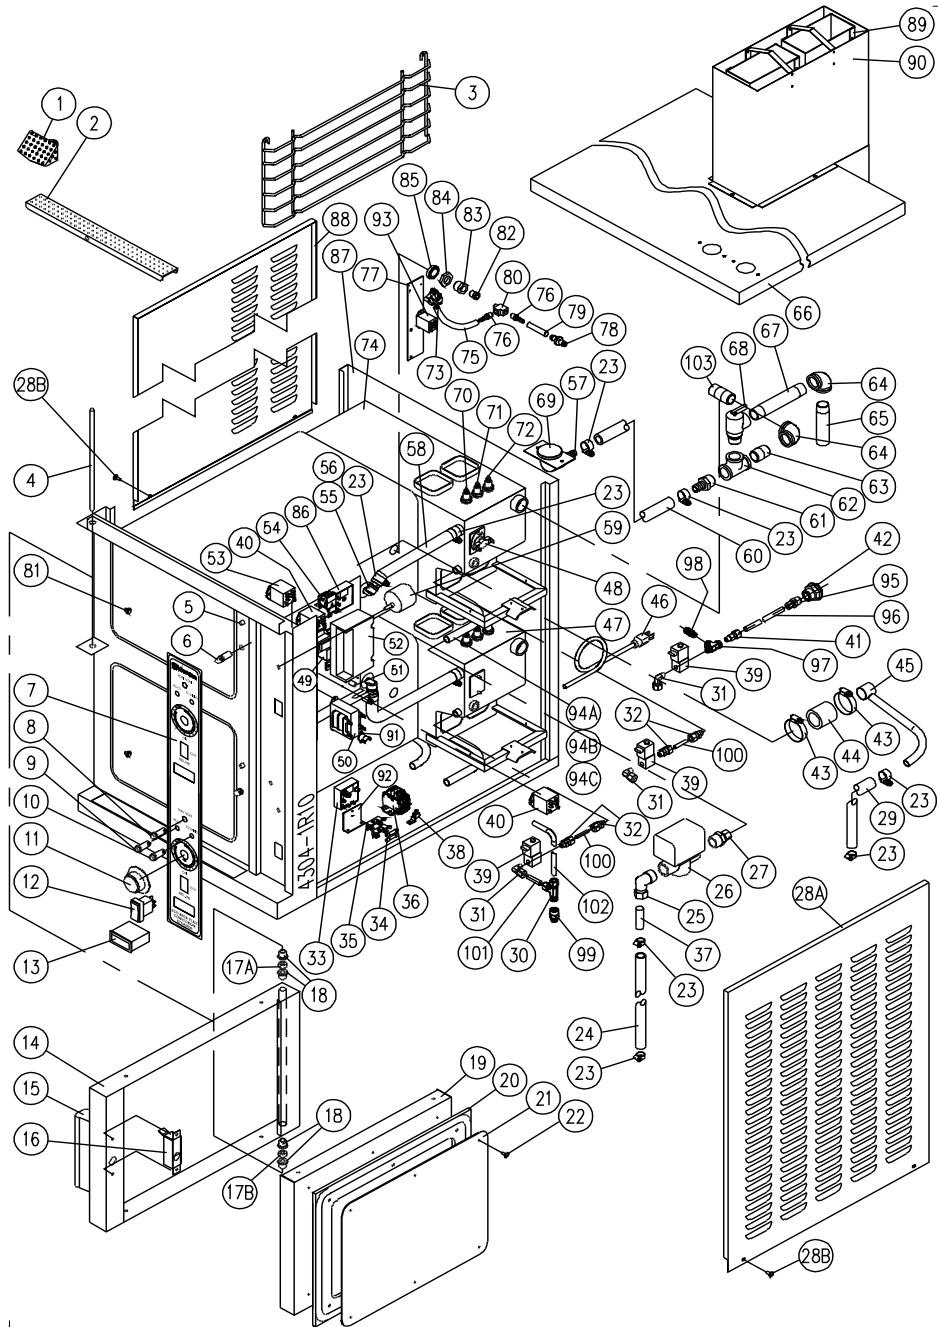

FIGURE 1

PARTS LIST, GAS FIRED STEAMER, MODEL ETP-10G

FIGURE 1

<u>ITEM</u>	<u>PART NO.</u>	<u>DESCRIPTION</u>	<u>QTY.</u>
	1. 5224-2	Compartment Strainer	2
	2. 2283-1	Perforated Trough [8-5023]	1
	3. 2681-3	Pan Rack	4
	4. 3977-2	Hinge Rod	1
	5. 3375-1	Push Rod Assembly c/w Retaining Ring [9-3336]	2
*	9208-1	Limit Switch [9-3213]	2
	6. 3498-1	Striker [8-5021]	2
	7. 7712-1	Control Panel Decal	1
	8. 4753-5	Ready Pilot Light, Green, 125V [4-PL04]	2
	9. 4753-8	Ignition Pilot Light, Green, 28V [4-PL04-2]	2
	10. 4753-7	Pilot Light, Red, 125V [4-PL07]	2
	11. 9431-1	Knob	2
	12. 9124-2	Switch, On/Off/Delime, 125V	2
	13. 9432-1	Temperature Indicator	2
*	9433-1	Grommet	2
	14. 2840-1	Outer Door Shell [8-5060-8]	2
	15. 3903-2	Door Handle Assembly	2
	16. 3900-1	Latch Assembly [8-5068-9]	2
	17A. 5716-1	Spacer	2
	17B. 5717-1	Spacer	2
	18. 3506-1	Bushing [8-5078]	6
	19. 2841-1	Door Panel [8-5065-8]	2
	20. 2669-1	Door Gasket [8-5063-8]	2
	21. 2842-1	Gasket Retaining Plate [8-5064-8]	2
	22. 9423-1	Special Screw	16