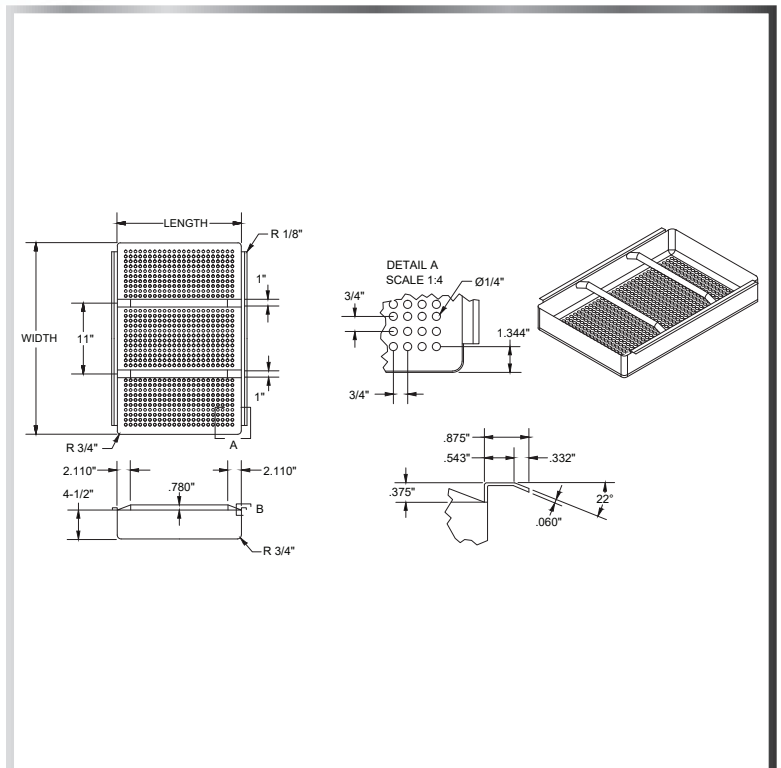

PRE-RINSE BASKET & TRAY SLIDES

DISH ROOM - ACCESSORIES

MATERIALS

- 16 Gauge 300 Series Stainless Steel; Fabricated

FEATURES

- 5" Deep Pre-Rinse Bowl
- Tray Slides Fit In 20" X 20" Pre-Rinse Sink

MODEL NUMBER	BOWL SIZE L X W
PB-1824	17-1/2" x 23-1/2"
PB-2020	19-1/2" x 19-1/2"
PB-2030	19-1/2" x 29-1/2"
PB-2424	23-1/2" x 23-1/2"
SLB-2020	19-3/4" x 21"