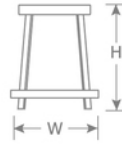

DETAILS

H	W	D	Lbs
17.5"	18"	18"	12

Outdoor/Indoor Stacking Stool

E-coated powder coat finish

Frame: Steel

Seat/Back: Solid Steel

Stackability: 4

SHIPPING

Master Pack Quantity: 4

Master Pack Dimensions: 19.5"x19.5"x43.5

Master Pack Weight: 62 Lbs.

FOB: PA 17042

Quick Ship Finishes:

- 
16 A/Marine Blue
- 
22 A/Iron
- 
60 A/Green

Special Order Ship Finishes:

- | | | | | | |
|---|---|---|---|--|--|
| 
17
A/Military
Green | 
23
A/White | 
24
A/Black | 
26
A/Maple
Red | 
32 A/Ice
White | 
37 A/Moss
Grey |
| 
41
A/Bronze | 
48 A/Navy | 
50
A/Cherry | 
61 A/Blue | 
62
A/Curry
Yellow | 
71
A/Taupe |
| 
72
A/Cloud
Grey | 
73
A/Cement | 
75 A/Dark
Green | 
86
A/Corten | 
95
A/Sand | |