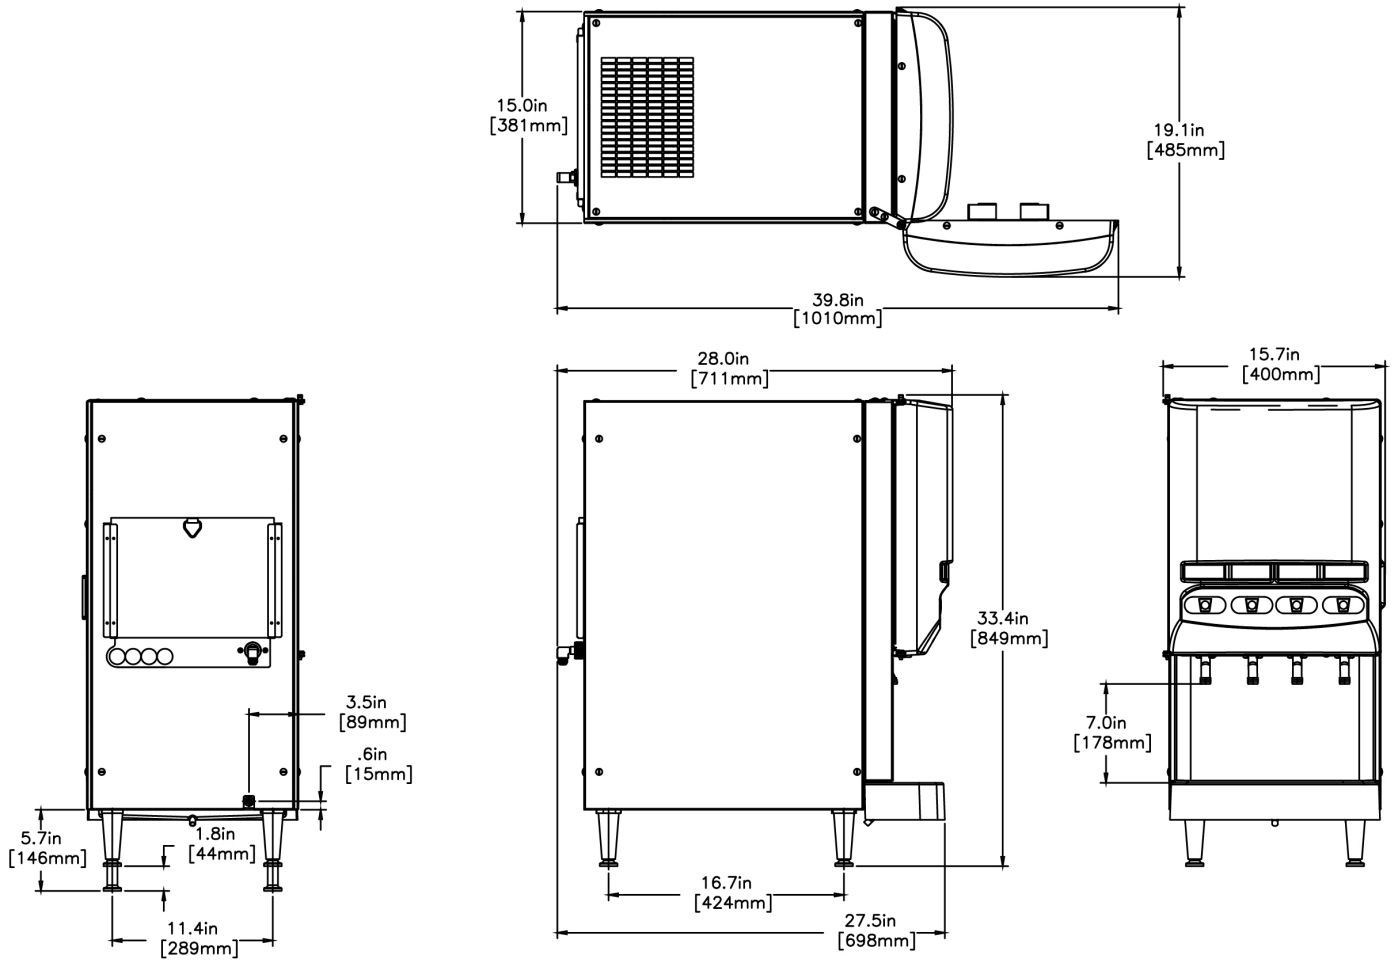

JDF®-4S Lit Door

Height: 33.4" (84.8cm) Width: 15.7" (39.9cm) Depth: 28.0" (71.1cm)

- Patented High Intensity Mixing System delivers consistent quality beverages in the cup - cup after cup, from the top of the cup to the bottom of the cup
- 7" (17.8cm) cup clearance accommodates most juice containers
- Both push and hold dispense and optional single size portion control dispense available in the same dispenser
- Quick dispense with 1.0 to 1.5oz (29.6 to 44.4ml) per second flow rate
- One dispenser delivers both frozen and ambient concentrate products to maximize profitability by providing greater flexibility in product offerings
- Door lock standard
- Service friendly design makes set up and maintenance simple
- Burst Capacity: At rate of three 12 oz drink/min, 145 drinks before exceeding 41°F (75°F ambient and 75°F incoming water temp)
- Pumps and Mixes most 2+1 to 11+1 concentrates accurately and consistently, including 4+1 and 5+1 high viscosity concentrates
- LED lighted door graphics bring high visibility to front-of-house applications

Last Updated:
04/26/2024

	Unit			Shipping				
	Height	Width	Depth	Height	Width	Depth	Weight	Volume
English	33.4 in.	15.7 in.	28.0 in.	43.7 in.	22.8 in.	30.5 in.	145.450 lbs	17.543 ft³
Metric	84.8 cm	39.9 cm	71.1 cm	111.0 cm	57.8 cm	77.5 cm	65.976 kgs	0.497 m³