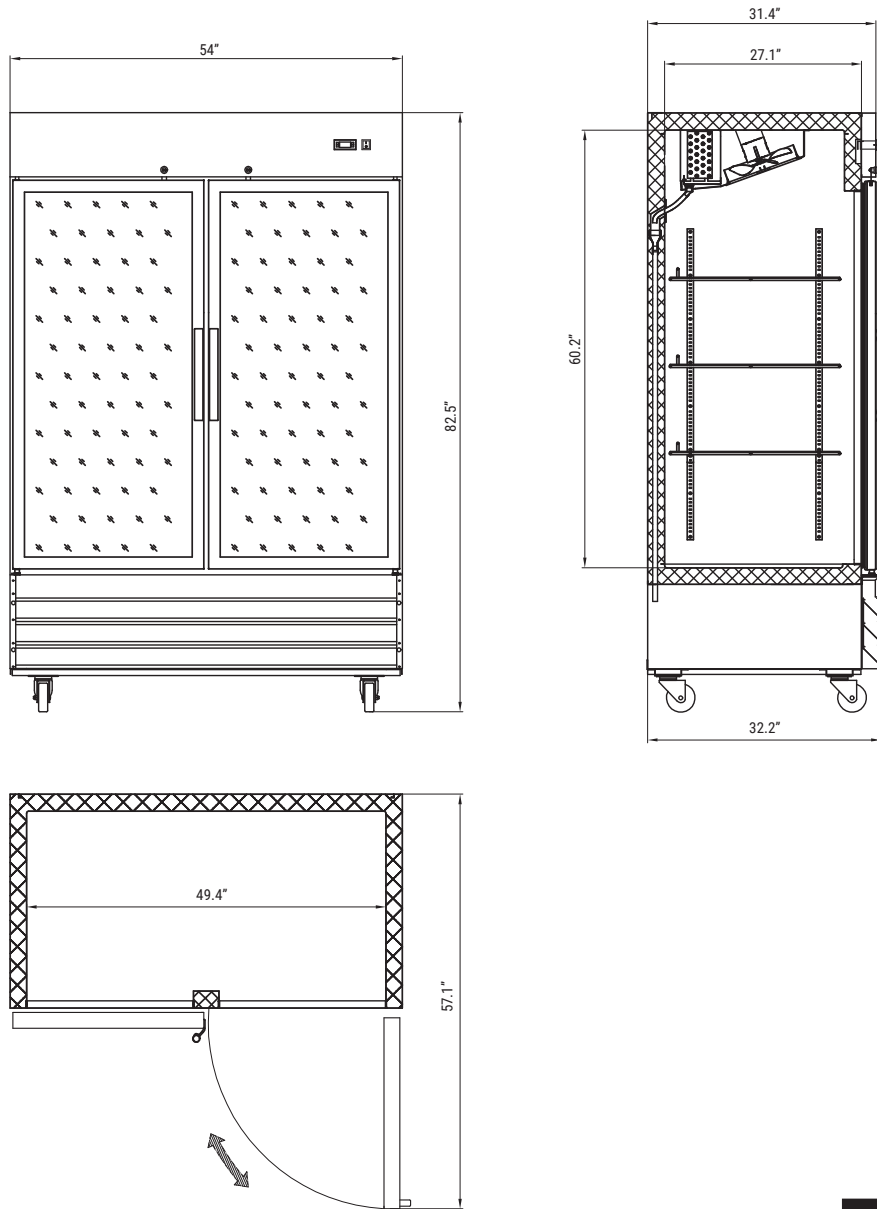

TECHNICAL SPECS

Dimensions

Depth	32.2
Width	54
Height	82.5
Interior Depth	27.1
Interior Width	49.4
Interior Height	51.6
Shelf Width	23.6
Shelf Depth	23.2
Depth Including Handles	33.4
Depth Excluding Handles	32.2
Depth Less Door	29.4
Depth With Door Open 90 Degrees	57.1
Power Cord Length	98.5

Capacity

Gross Cubic Feet	46.7
Net Capacity Cu. Ft.	41.3
Individual Shelf Capacity	88l bs.

Features & Material

Door Style	Swing
Number Of Doors	2
Number Of Shelves	6
Defrost Type	Automatic
Refrigerant Type	R-290
Temperature Control Type	External Digital
Ambient Temperature Range	100 F
Temperature Range	33-40 F
Casters	4
Light Type	LED
Shelf Material Type	Epoxy Coated
Interior Material	Stainless Steel 201
Exterior Material	Stainless Steel 304

Electric Data & Certifications

Amps	6.2
Phase	1
Plug Type	NEMA 5-15P
Voltage	115
Certifications	ETL Listed for Safety and Sanitation

Plan View

CERTIFICATIONS

706 Eastern Parkway STE 1G, Brooklyn NY 11213
718-576-6342
info@koolmore.com