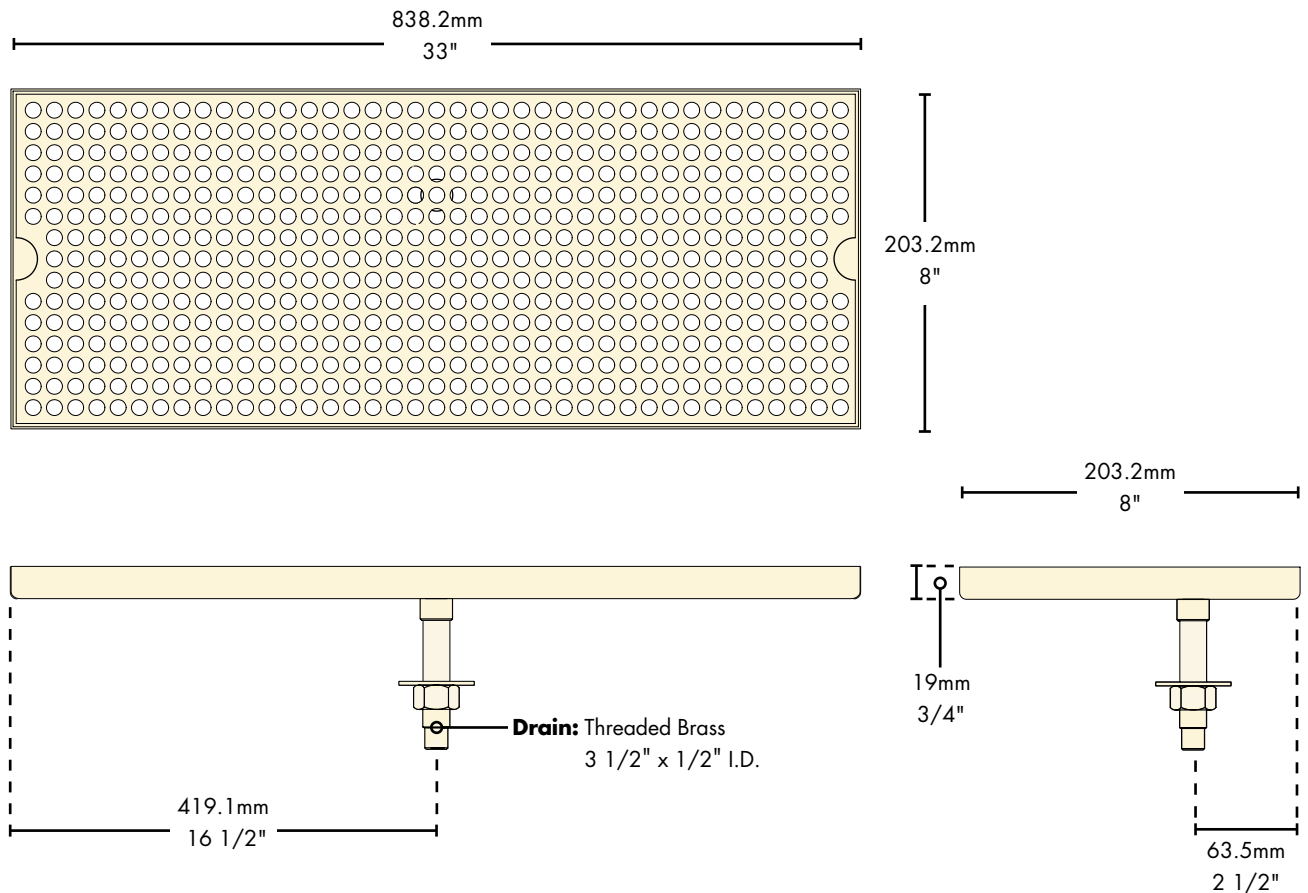

Specifications

Part No.	Description	Shipping Weight	Box Dimensions
☐ DP-820D-33	Stainless Steel	4 kg	864mm L x 229mm W x 51 mm H
		9 lbs	34"L x 9"W x 2"H
☐ DP-820DSSPVD-33	PVD Brass	4 kg	864mm L x 229mm W x 51 mm H
		9 lbs	34"L x 9"W x 2"H

Dimensions

Copyright ©2011 Micro Matic USA, Inc. All Rights Reserved.

00199D1008

www.micromatic.com

Toll Free: 1-(866) 327-4159

West	Central	Southeast	Northeast

19791 Bahama Street Northridge, CA 91324 Tel. (818) 701-9765 Fax. (818) 701-9844	10726 North Second Street Machesney Park, IL 61115 Tel. (815) 968-7557 Fax. (815) 968-0363	2364 Simon Court Brooksville, FL 34604 Tel. (352) 799-6331 Fax. (352) 796-2429	4601 Saucon Creek Road Center Valley, PA 18034 Tel. (610) 625-4464 Fax. (610) 625-4466