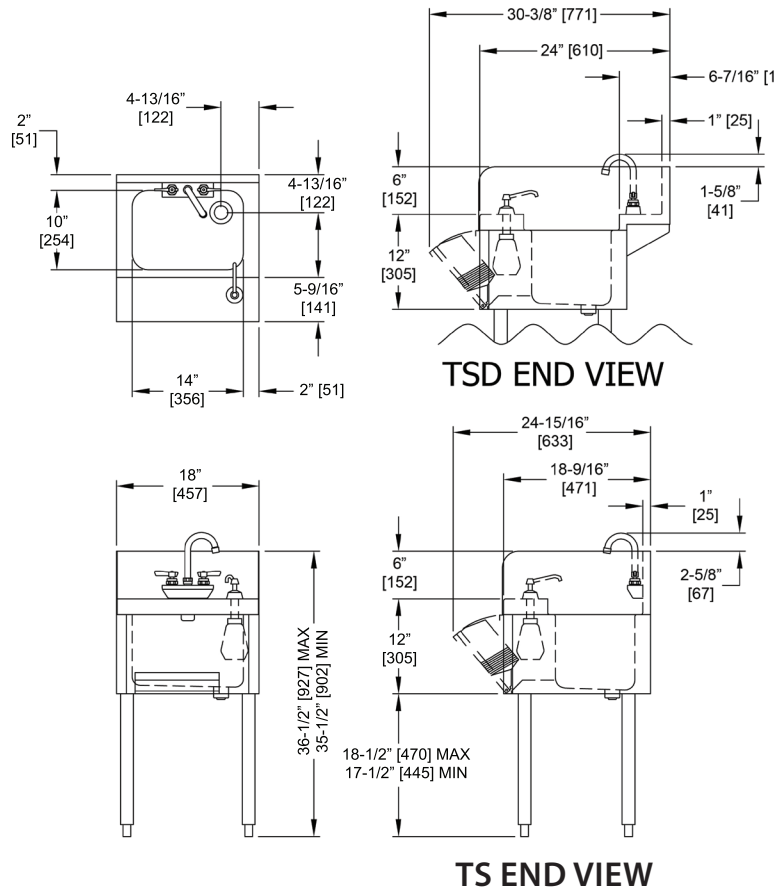

Form No. SK01
Rev. 03.22.22

UNDERBAR SINKS

Hand Sink With Towel Dispenser

MODEL NOS.	TS18HSN	TSD18HSN	TS18HST	TSD18HST	
DIMENSIONS: EXTERIOR (mm)	Length	18" (457)	18" (457)	18" (457)	18" (457)
	Width	18-9/16" (471)	24" (610)	18-9/16" (471)	24" (610)
	Ship Weight lbs.(kg)	60 (27)	60 (27)	60 (27)	60 (27)
PERLICK BAR EQUIPMENT	Towel Dispenser	Folded		Roll 8" Wide	
	Top & Sides	Stainless steel			
	Back & Bottom	Galvanized back, stainless steel bottom			
	Backsplash	Stainless steel 6" high (4" high optional) with 1" return at the top, mechanically fastened and sealed to hand sink top with steel support brackets. TSD Series: Stainless steel rear deck.			
	Legs	1-5/8" tubular, stainless steel with 1" adjustable thermoplastic feet			
	Door	Stainless steel hinged with magnetic catches			
	Bowl	Stainless steel, 10"x14" x 9-1/4" deep, with sound deadening underside. All horizontal and vertical edges 1-1/2" radius with balled corners. Furnished with 1-1/2" stainless steel drain socket. 8-1/2" standpipe.			
	Water Faucet	Hot and cold, heavy-duty all brass construction, chrome plated 18" double-jointed swing spout faucet. Must be ordered separately. Lead-free faucet also available.			
PLUMBING	Drain Connection	1-1/2" NPS male. Hot and cold water connection TS Series: 3/8" copper supply tubes TSD Series: 1/2" IPS shanks and nuts			

Faucet shown for clarity. **Must be ordered separately.**