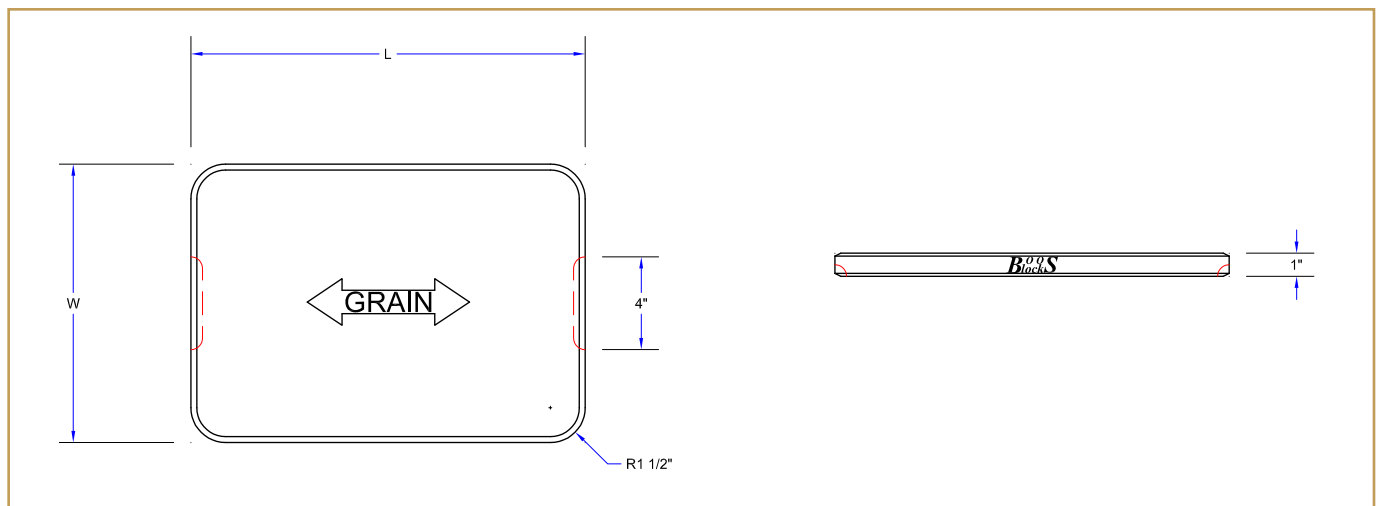

"CB4C-W" CHOP-N-SERVE COLLECTION

Edge Grain Wood Cutting Board - 4 Cooks Series - 1" Thick - Reversible

FEATURES:

- American Black Walnut, 1" Thick
- Edge Grain Construction
- Reversible
- Oil Finish
- 4" Hand Cutouts On Sides

CERTIFICATIONS:

NHLA

CB4C-W171201

"CB4C-W" WOOD CUTTING BOARD

MODEL	SIZE (L X W X H)	WT. (LBS)
CB4C-W120801	12"x8"1"	2
CB4C-W171201	17"x12"1"	5
CB4C-W201401	20"x14"1"	7

ALL DIMENSIONS ARE TYPICAL. TOLERANCE +/- .125". JOHN BOOS & CO. RESERVES THE RIGHT TO CHANGE SPECIFICATIONS WITHOUT NOTICE.