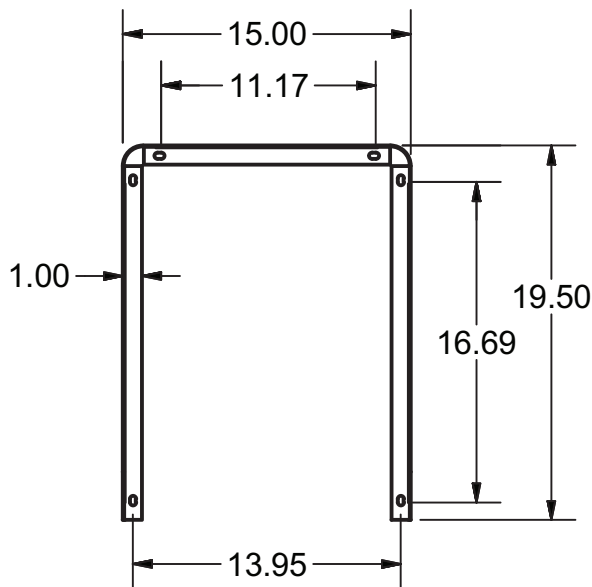

3-Sided Removable Side Splash

For Use With 10" x 14" Drop In Sinks

Use your smart phone to scan the above QR code to visit our website:
www.bk-resources.com

Sink Sold Separately

Features:

- Designed For Use With ALL BK Resources 10" x 14" Drop In Sinks

Material:

- 16 ga. T-304 Stainless Steel

Part Number	Overall Dim. (l x w x h)	Product Weight (lbs)
BK-DI1014-SS	15" x 19 1/2" x 8"	9.50

PRODUCT DATA SHEET

BK RESOURCES