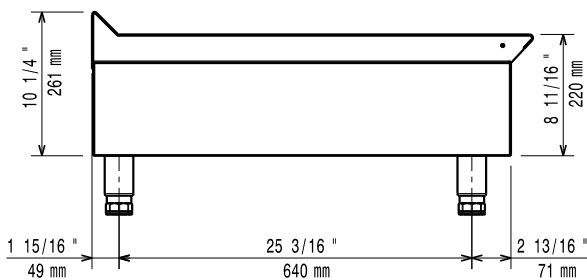

### Short Form Specification

Item No. \_\_\_\_\_

EMPower unit to be Electrolux Ambient Worktop 24" (610 mm). Construction in AISI 304 Stainless Steel. Right-angled side edges to allow flush fitting between EMPower units. Supplied with 6" (150 mm) height adjustable, removable legs.

APPROVAL: \_\_\_\_\_

Electrolux

EMPower  
Ambient Stainless Steel Worktop - 24"

**Electrolux**

**EMPower  
Ambient Stainless Steel Worktop -  
24"**

Front

Top

**EQ** = Equipotential screw

Side

**Key Information:**

<b>Net weight:</b>	
169155 (AN24)	53 lbs (24 kg)
<b>Shipping width:</b>	26 3/8" (670 mm)
<b>Shipping depth:</b>	36 1/32" (915 mm)
<b>Shipping height:</b>	25 " (635 mm)
<b>Shipping weight:</b>	62 lbs (28 kg)
<b>Shipping volume:</b>	13.75 ft <sup>3</sup> (0.39 m <sup>3</sup> )