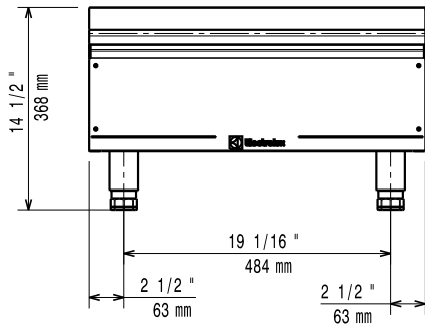

### Short Form Specification

Item No. \_\_\_\_\_

EMPower unit to be Electrolux Ambient Worktop 24" (610 mm). Construction in AISI 304 Stainless Steel. Right-angled side edges to allow flush fitting between EMPower units. Supplied with 6" (150 mm) height adjustable, removable legs.

APPROVAL: \_\_\_\_\_

Electrolux

EMPower  
Ambient Stainless Steel Worktop - 24"

**Electrolux**

**EMPower  
Ambient Stainless Steel Worktop -  
24"**

Front

Top

**EQ** = Equipotential screw

Side

**Key Information:**

<b>Net weight:</b>	
169155 (AN24)	53 lbs (24 kg)
<b>Shipping width:</b>	26 3/8" (670 mm)
<b>Shipping depth:</b>	36 1/32" (915 mm)
<b>Shipping height:</b>	25 " (635 mm)
<b>Shipping weight:</b>	62 lbs (28 kg)
<b>Shipping volume:</b>	13.75 ft <sup>3</sup> (0.39 m <sup>3</sup> )