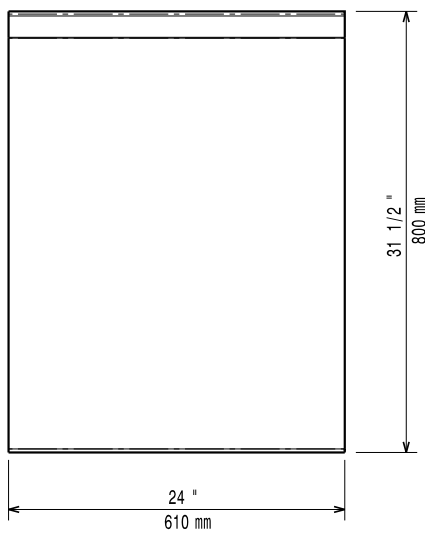

### Short Form Specification

Item No. \_\_\_\_\_

EMPower unit to be Electrolux Ambient Worktop 24" (610 mm). Construction in AISI 304 Stainless Steel. Right-angled side edges to allow flush fitting between EMPower units. Supplied with 6" (150 mm) height adjustable, removable legs.

APPROVAL: \_\_\_\_\_

Electrolux

EMPower  
Ambient Stainless Steel Worktop - 24"

**Electrolux**

**EMPower  
Ambient Stainless Steel Worktop -  
24"**

Front

Top

**EQ** = Equipotential screw

Side

**Key Information:**

<b>Net weight:</b>	
169155 (AN24)	53 lbs (24 kg)
<b>Shipping width:</b>	26 3/8" (670 mm)
<b>Shipping depth:</b>	36 1/32" (915 mm)
<b>Shipping height:</b>	25 " (635 mm)
<b>Shipping weight:</b>	62 lbs (28 kg)
<b>Shipping volume:</b>	13.75 ft <sup>3</sup> (0.39 m <sup>3</sup> )