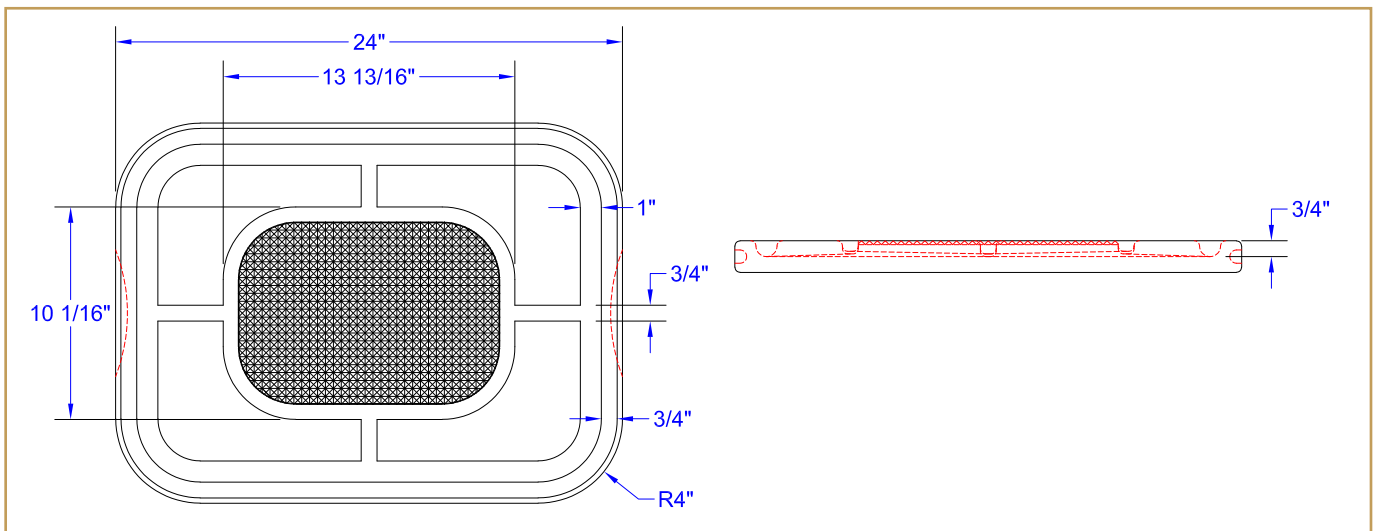

"MN" CARVING COLLECTION

Edge Grain Wood Cutting Board - Mayan Series - 1½" Thick - Reversible

FEATURES:

- Northern Hard Rock Maple or American Black Walnut, 1-1/2" Thick
- Edge Grain Construction
- Pyramid Design
- Reversible Side Flat
- Oil Finish

CERTIFICATIONS:

MN2418150-SM

"MN" WOOD CUTTING BOARD

MODEL	SPECIES	SIZE (L X W X H)	WT. (LBS)
MN2418150-SM	Maple	24"x18"x1-1/2"	20
WAL-MN2418150-SM	Walnut	24"x18"x1-1/2"	16

ALL DIMENSIONS ARE TYPICAL. TOLERANCE +/- .125". JOHN BOOS & CO. RESERVES THE RIGHT TO CHANGE SPECIFICATIONS WITHOUT NOTICE.