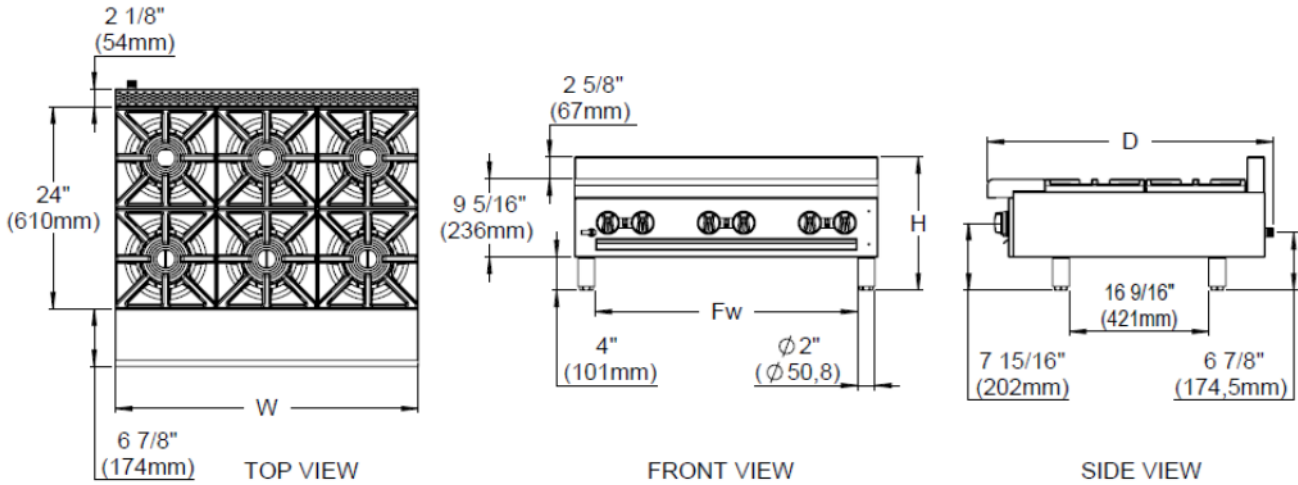

Genesis Hot Plates Countertop

SPECIFICATIONS

- Removable 18,000 BTU/h VT Burners providing maximum control , best heat distribution and efficiency in the industry
 - ¾" NPT rear gas connect and pressure regulator for both natural gas and propane
 - Manifold pressure is 4" W.C. (Natural Gas) or 10" W.C. (Propane Gas)
 - Each burner is controlled by a gas valve for independent control of flame
 - Gas shut off valve ¾" NPT.
 - One standing pilot services each burner.
 - 4" highly polished chrome adjustable steel Legs
- Brushed stainless steel front and sides

Rev 02 (Out/2019)

▪ G 12 CT - 12 B ▪ G 24 CT - 24 B ▪ G 36 CT - 36 B ▪ G 48 CT - 48 B ▪ G 60 CT - 60 B ▪ G 72 CT - 72 B

Model	Exterior Product Dimensions & Weight					Shipping Crate Dimensions & Weight			
	Width	Depth	Height	Fw	Weight	Width	Depth	Height	Weight
G 12 CT - 12 B	12" (305 mm)	34" (864 mm)	15 15/16 " (405 mm)	7 1/4" (184 mm)	115 lb (52 kg)	16 5/32 " (410 mm)	37 13/32 " (950 mm)	22 27/32 " (580 mm)	143 lb (65 kg)
G 24 CT - 24 B	24" (610 mm)	34" (864 mm)	15 15/16 " (405 mm)	19 1/4" (489 mm)	198 lb (90 kg)	28" 5/32 (715 mm)	37 13/32 " (950 mm)	22 27/32 " (580 mm)	245 lb (111 kg)
G 36 CT - 36 B	36" (915 mm)	34" (864 mm)	15 15/16 " (405 mm)	31 1/4" (794 mm)	282 lb (128 kg)	40 5/32 " (1020 mm)	37 13/32 " (950 mm)	22 27/32 " (580 mm)	346 lb (157 kg)
G 48 CT - 48 B	48 1/32" (1220 mm)	34" (864 mm)	15 15/16 " (405 mm)	43 1/4" (1099 mm)	366 lb (166 kg)	52 5/32 " (1325 mm)	37 13/32 " (950 mm)	22 27/32 " (580 mm)	441 lb (200 kg)
G 60 CT - 60 B	60 1/32" (1525 mm)	34" (864 mm)	15 15/16 " (405 mm)	55 1/4" (1404 mm)	454 lb (206 kg)	64 3/16 " (1630 mm)	37 13/32 " (950 mm)	22 27/32 " (580 mm)	545 lb (247 kg)
G 72 CT - 72 B	72 1/32" (1830 mm)	34" (864 mm)	15 15/16 " (405 mm)	67" 9/32 " (1709 mm)	540 lb (245 kg)	76" 3/16 (1935 mm)	37 13/32 " (950 mm)	22 27/32 " (580 mm)	646 lb (293 kg)