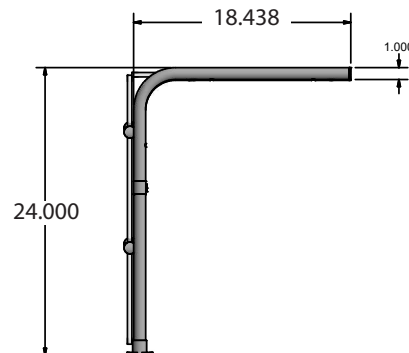

Options:

- Glass End Panels (SG-90END)

Material:

- 1" 18 Gauge Stainless Steel Posts & End Caps
- 1/4" Tempered Glass Panels

Part Number	Overall Length	Overall Height	
SG-90MU-24G	23.5"	24"	
SG-90MU-36G	35.5"	24"	
SG-90MU-48G	47.5"	24"	
SG-90MU-60G	59.5"	24"	
SG-90MU-72G	71.5"	24"	
SG-90MU-84G	83.5"	24"	Has 3 uprights
SG-90MU-120G	119.5"	24"	Has 3 uprights