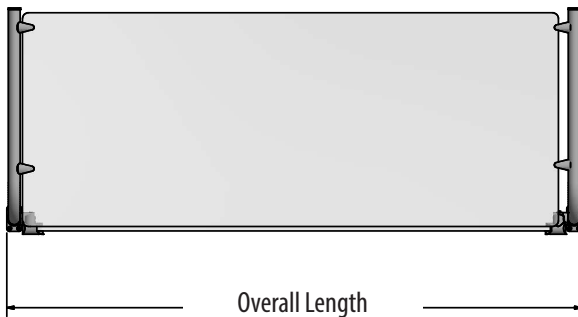

Options:

- Glass End Panels (SG-90END)

Material:

- 1" 18 Gauge Stainless Steel Posts & End Caps
- 1/4" Tempered Glass Panels

Part Number	Overall Length	Overall Height	
SG-90MU-24G	23.5"	24"	
SG-90MU-36G	35.5"	24"	
SG-90MU-48G	47.5"	24"	
SG-90MU-60G	59.5"	24"	
SG-90MU-72G	71.5"	24"	
SG-90MU-84G	83.5"	24"	Has 3 uprights
SG-90MU-120G	119.5"	24"	Has 3 uprights