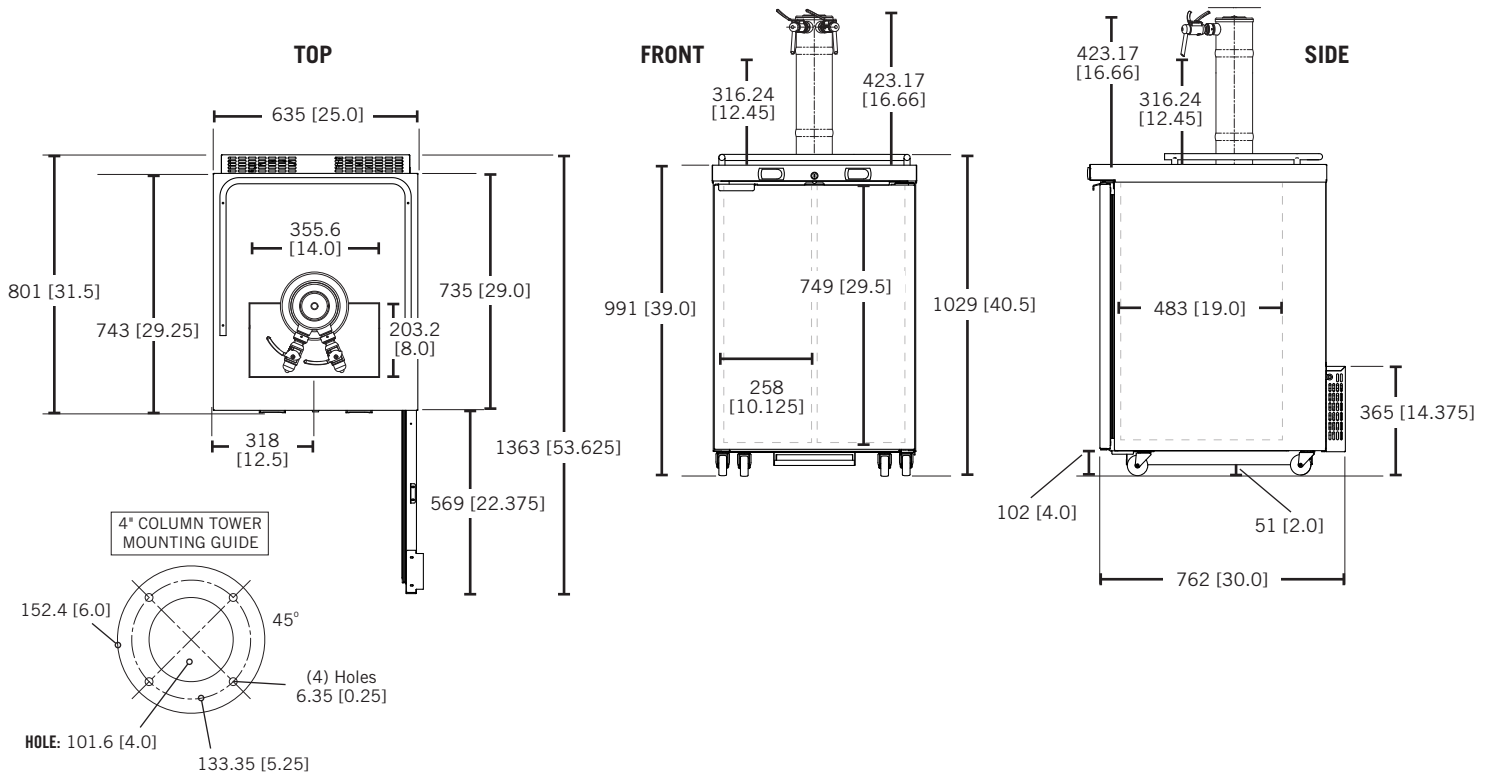

Part No.	Finish	Faucets	Doors	Shipping Weight
☐ MDD23W-E-A	Black	2	1	78 kg 172 lbs

Operating Performance

Capacity of 20 Liter Kegs	4 (2 per zone)	Compressor HP	1/10
Color-coded Digital Thermostats	2 (Blue LED-Whites & Red LED-Reds)	Voltage	115/60/1
Temperature Range - Whites	42-48° F (5.5 - 8.8° C)	Plug Type	NEMA-5-15P
Temperature Range - Reds	55-65° F (12.7 - 18.3° C)	Cord Length	8'
Approval	ETL Listed	Refrigerant	R290
Running Amps	1.5	Charge oz	2.8
Exterior	18 gauge stainless steel top, 22 gauge solid doors, 24 gauge steel front, sides and back.		
Interior	20 gauge stainless steel floor, reinforced frame, 24 gauge galvanized walls.		
Ventilation	Back ventilated.		
Plumbing	Automatic condensate evaporator, no drain connection required. Evaporator condensate has been plumbed to a condensate pan located in the compressor housing.		
Insulation	Foamed-in-place using high density, CFC-free polyurethane; 1-1/2" top, walls and floor.		
Mobility	Casters are standard and not removable.		

Dimensions

MICRO MATIC
Toll-Free: 1-866-327-4159
www.micromatic.com

West
19791 Bahama St.
Northridge, CA 91324
Tel. (818) 701-9765
Fax. (818) 701-9844

Central
10726 North Second St.
Machesney Park, IL 61115
Tel. (815) 968-7557

Southeast
2386 Simon Ct.
Brooksville, FL 34604
Tel. (352) 799-6331

Northeast
4601 Saucon Creek Rd.
Center Valley, PA 18034
Tel. (610) 625-4464
Fax. (610) 625-4466