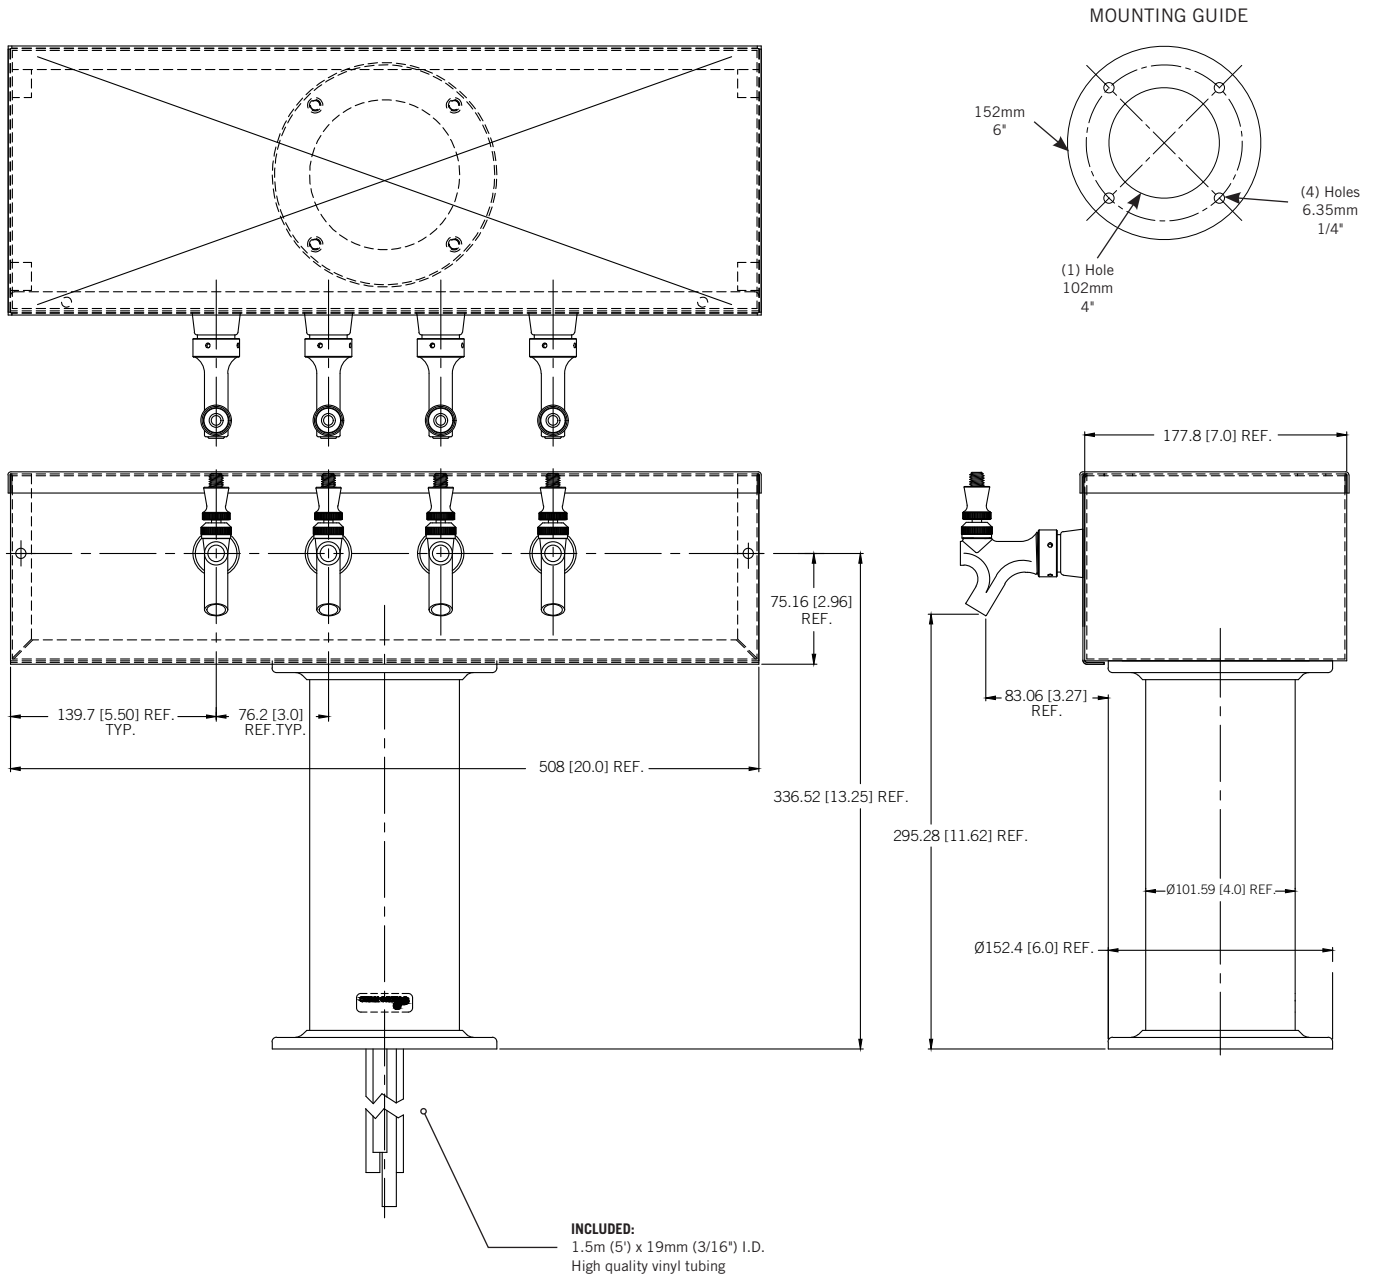

Part No.	Faucets	Finish	Dispense System	Shipping Weight
☐ DS-354-PSS	4	Polished S/S	Air-cooled	11 kg 25 lbs
☐ DS-254-PVD	4	PVD Brass	Air-cooled	11 kg 25 lbs

Dimensions

MICRO MATIC
Toll-Free: 1-866-327-4159
www.micromatic.com

West
19791 Bahama St.
Northridge, CA 91324
Tel. (818) 701-9765
Fax. (818) 701-9844

Central
10726 North Second St.
Machesney Park, IL 61115
Tel. (815) 968-7557
Fax. (815) 968-0363

Southeast
15111 Dispense Ln.
Brooksville, FL 34604
Tel. (352) 799-6331
Fax. (352) 796-2429

Northeast
4601 Saucon Creek Rd.
Center Valley, PA 18034
Tel. (610) 625-4464
Fax. (610) 625-4466