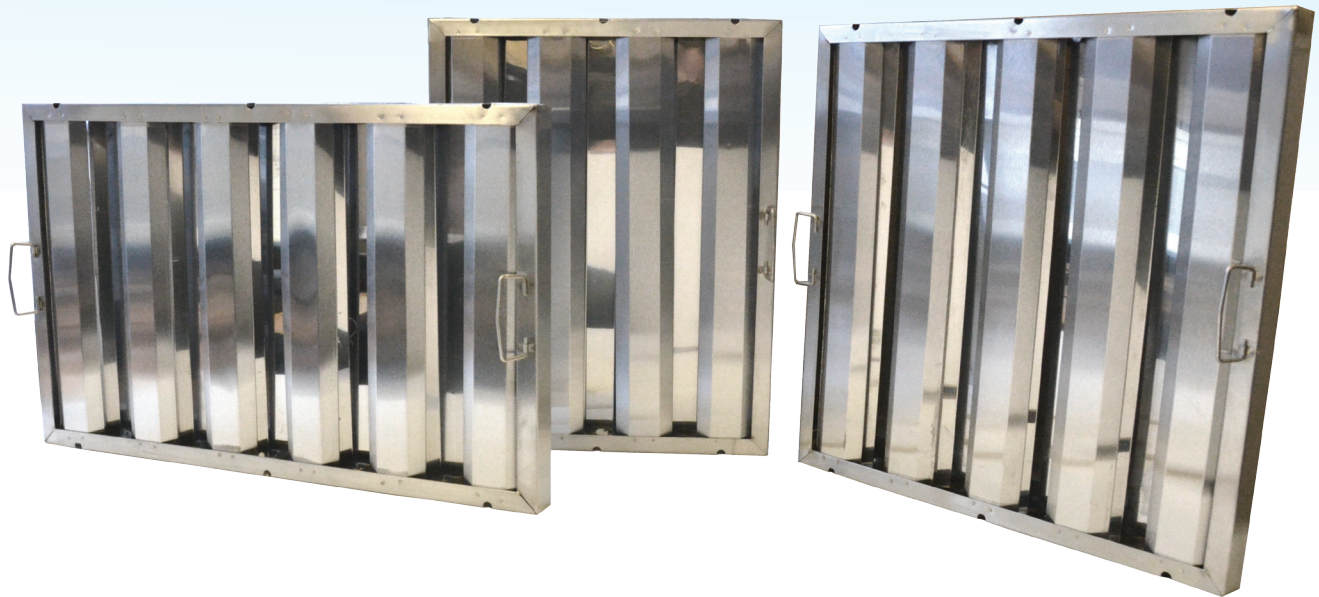

Range Hood Filters

Item	Description	Dimensions	Weight
34835	Range Hood Filter	2" Depth x 20" Width x *16" Height	4 lbs.
34836	Range Hood Filter	2" Depth x 25" Width x *16" Height	4 lbs.
34837	Range Hood Filter	2" Depth x 16" Width x *20" Height	4 lbs.
34838	Range Hood Filter	2" Depth x 20" Width x *20" Height	8 lbs.
34839	Range Hood Filter	2" Depth x 25" Width x *20" Height	5 lbs.