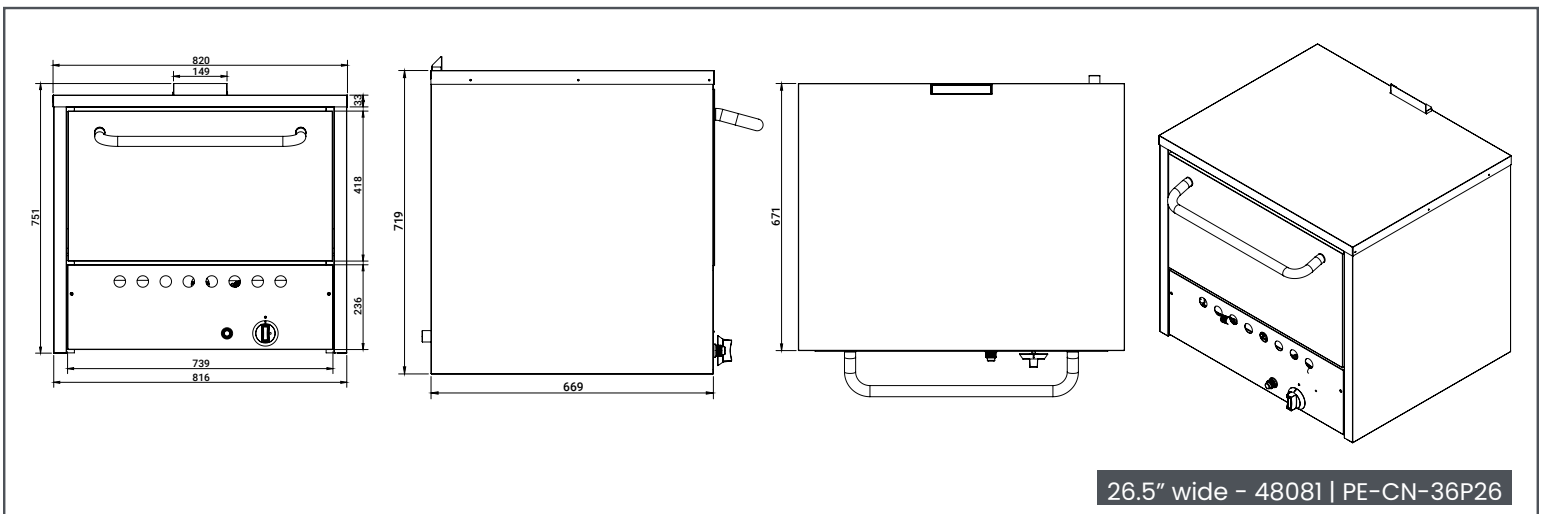

## TECHNICAL DRAWING

## TECHNICAL SPECIFICATION

Features	19.5" wide	26.5" wide	31.5" wide
Item	48080	48081	48082
Model	PE-CN-24P19	PE-CN-36P26	PE-CN-36P31
Number of Shelves	2	2	2
Number of Baking Stones	2	4	4
Gas Type	Natural gas (NG)	Natural gas (NG)	Natural gas (NG)
Total BTU (per hour)	32,000 BTU	32,000 BTU	32,000 BTU
Temperature	49-343°C (120-650°F)	49-343°C (120-650°F)	49-343°C (120-650°F)
Pre-heat Time	15 -20 minutes	15 -20 minutes	15 -20 minutes
Baking Stone Dimensions (WDH)	19" x 20" x 0.5" (482 x 513 x 13 mm)	13.27" x 20" x 0.5" (337 x 513 x 13 mm)	15.25" x 20" x 0.5" (387 x 513 x 13 mm)
Net Weight	160 lb. (72.6 kg.)	230 lb. (104.3 kg.)	265 lb. (120.2 kg.)
Net Dimensions (WDH)	19.5" x 20.6" x 14.2" (495 x 523 x 361 mm)	26.5" x 20.6" x 14.2" (673 x 523 x 361 mm)	31.5" x 20.6" x 14.2" (800 x 523 x 361 mm)
Gross Weight	200 lb. (90.7 kg.)	260 lb. (118 kg.)	298 lb. (135 kg.)
Gross Dimensions (WDH)	27" x 33" x 33" (686 x 838 x 838 mm)	35"x 33" x 33" (889 x 838 x 838 mm)	39" x 33" x 33" (990.6 x 838 x 838 mm)