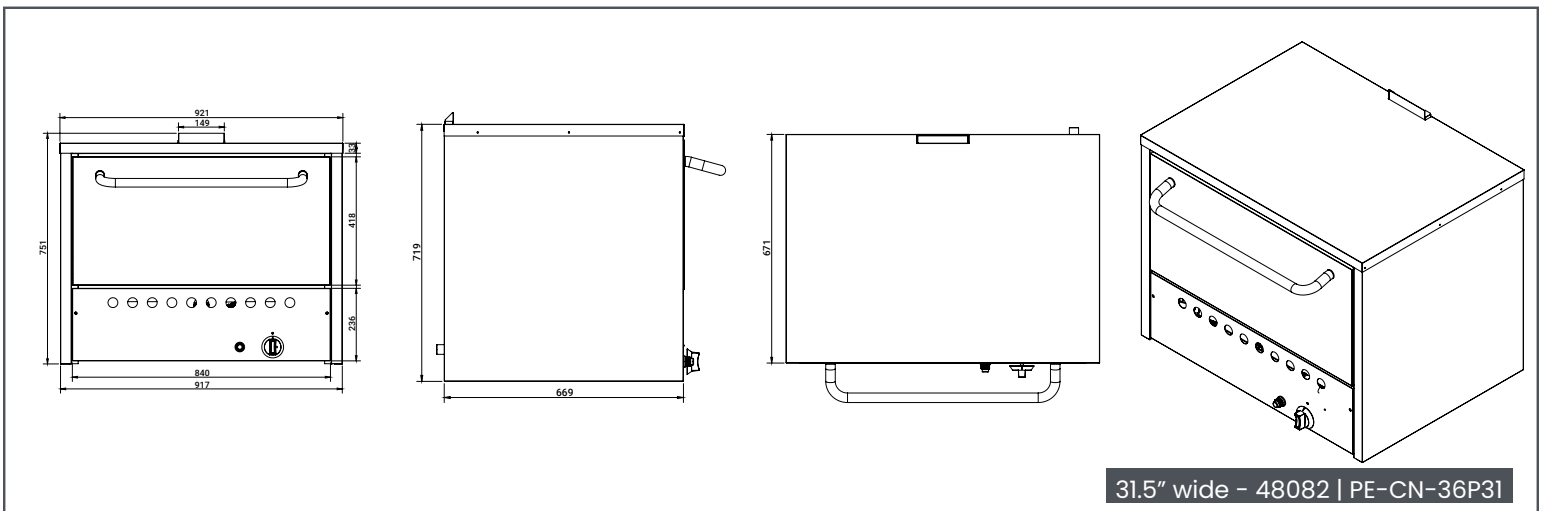

## TECHNICAL DRAWING

## TECHNICAL SPECIFICATION

Features	19.5" wide	26.5" wide	31.5" wide
Item	48080	48081	48082
Model	PE-CN-24P19	PE-CN-36P26	PE-CN-36P31
Number of Shelves	2	2	2
Number of Baking Stones	2	4	4
Gas Type	Natural gas (NG)	Natural gas (NG)	Natural gas (NG)
Total BTU (per hour)	32,000 BTU	32,000 BTU	32,000 BTU
Temperature	49-343°C (120-650°F)	49-343°C (120-650°F)	49-343°C (120-650°F)
Pre-heat Time	15 -20 minutes	15 -20 minutes	15 -20 minutes
Baking Stone Dimensions (WDH)	19" x 20" x 0.5" (482 x 513 x 13 mm)	13.27" x 20" x 0.5" (337 x 513 x 13 mm)	15.25" x 20" x 0.5" (387 x 513 x 13 mm)
Net Weight	160 lb. (72.6 kg.)	230 lb. (104.3 kg.)	265 lb. (120.2 kg.)
Net Dimensions (WDH)	19.5" x 20.6" x 14.2" (495 x 523 x 361 mm)	26.5" x 20.6" x 14.2" (673 x 523 x 361 mm)	31.5" x 20.6" x 14.2" (800 x 523 x 361 mm)
Gross Weight	200 lb. (90.7 kg.)	260 lb. (118 kg.)	298 lb. (135 kg.)
Gross Dimensions (WDH)	27" x 33" x 33" (686 x 838 x 838 mm)	35"x 33" x 33" (889 x 838 x 838 mm)	39" x 33" x 33" (990.6 x 838 x 838 mm)