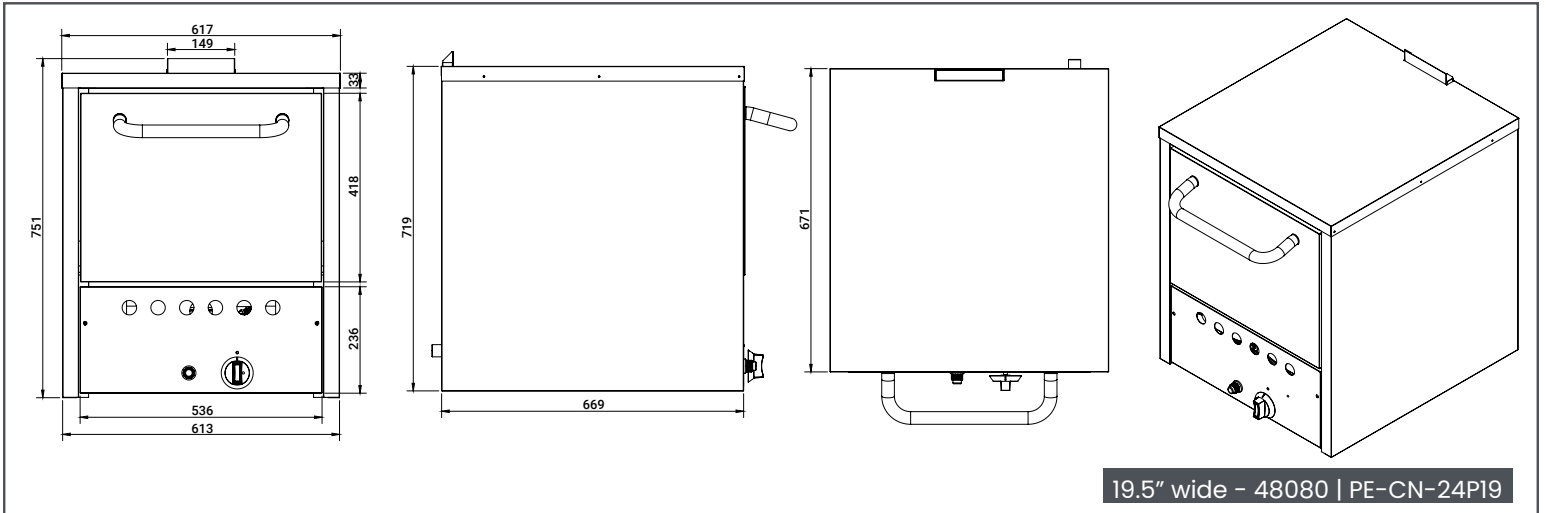

## TECHNICAL DRAWING

## TECHNICAL SPECIFICATION

Features	19.5" wide	26.5" wide	31.5" wide
Item	48080	48081	48082
Model	PE-CN-24P19	PE-CN-36P26	PE-CN-36P31
Number of Shelves	2	2	2
Number of Baking Stones	2	4	4
Gas Type	Natural gas (NG)	Natural gas (NG)	Natural gas (NG)
Total BTU (per hour)	32,000 BTU	32,000 BTU	32,000 BTU
Temperature	49-343°C (120-650°F)	49-343°C (120-650°F)	49-343°C (120-650°F)
Pre-heat Time	15 -20 minutes	15 -20 minutes	15 -20 minutes
Baking Stone Dimensions (WDH)	19" x 20" x 0.5" (482 x 513 x 13 mm)	13.27" x 20" x 0.5" (337 x 513 x 13 mm)	15.25" x 20" x 0.5" (387 x 513 x 13 mm)
Net Weight	160 lb. (72.6 kg.)	230 lb. (104.3 kg.)	265 lb. (120.2 kg.)
Net Dimensions (WDH)	19.5" x 20.6" x 14.2" (495 x 523 x 361 mm)	26.5" x 20.6" x 14.2" (673 x 523 x 361 mm)	31.5" x 20.6" x 14.2" (800 x 523 x 361 mm)
Gross Weight	200 lb. (90.7 kg.)	260 lb. (118 kg.)	298 lb. (135 kg.)
Gross Dimensions (WDH)	27" x 33" x 33" (686 x 838 x 838 mm)	35"x 33" x 33" (889 x 838 x 838 mm)	39" x 33" x 33" (990.6 x 838 x 838 mm)