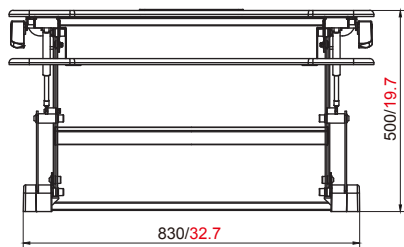

# OFFICE EQUIPMENT

35.43" x 23.23" HEIGHT-ADJUSTABLE STANDING DESKTOP DESK

## TECHNICAL SPECIFICATIONS

|  |   |
|--|---|
| <b>ITEM NUMBER</b>                       | 44560   |
| <b>DESKTOP AND KEYBOARD CONSTRUCTION</b> | MDF board; Frame: Steel   |
| <b>DESKTOP LOAD CAPACITY</b>             | 0 - 33 lbs. / 0 - 15 kg.  |
| <b>KEYBOARD TRAY LOAD CAPACITY</b>       | 4.4 lbs. / 2 kg.  |
| <b>DESKTOP SIZE</b>                      | 35.43" x 23.23" / 900 x 590 mm  |
| <b>KEYBOARD TRAY SIZE</b>                | 35.43" x 7.5" / 900 x 190 mm  |
| <b>HEIGHT-ADJUSTABLE RANGE</b>           | 5.7" - 19.7" / 145 - 500 mm   |
| <b>OVER-ALL DIMENSIONS (DWH)</b>         | 31.3" x 35.4" x 5.7" (Min. Height) / 19.7" (Max. Height)<br>795 x 900 x 145 mm (Min. Height) / 500 mm (Max. Height) |
| <b>GROSS DIMENSIONS</b>                  | 40.35" x 28.34" x 9.25" / 1025 x 720 x 235 mm   |
| <b>NET WEIGHT</b>                        | 50 lbs. / 22.64 kg.   |
| <b>GROSS WEIGHT</b>                      | 58.2 lbs. / 26.4 kg.  |

## TECHNICAL DRAWING AND DIMENSIONS