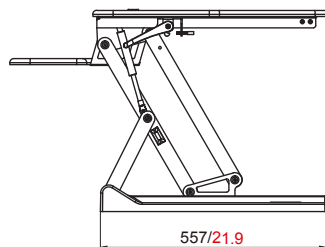

# OFFICE EQUIPMENT

35.43" x 23.23" HEIGHT-ADJUSTABLE STANDING DESKTOP DESK

## TECHNICAL SPECIFICATIONS

|  |   |
|--|---|
| <b>ITEM NUMBER</b>                       | 44560   |
| <b>DESKTOP AND KEYBOARD CONSTRUCTION</b> | MDF board; Frame: Steel   |
| <b>DESKTOP LOAD CAPACITY</b>             | 0 - 33 lbs. / 0 - 15 kg.  |
| <b>KEYBOARD TRAY LOAD CAPACITY</b>       | 4.4 lbs. / 2 kg.  |
| <b>DESKTOP SIZE</b>                      | 35.43" x 23.23" / 900 x 590 mm  |
| <b>KEYBOARD TRAY SIZE</b>                | 35.43" x 7.5" / 900 x 190 mm  |
| <b>HEIGHT-ADJUSTABLE RANGE</b>           | 5.7" - 19.7" / 145 - 500 mm   |
| <b>OVER-ALL DIMENSIONS (DWH)</b>         | 31.3" x 35.4" x 5.7" (Min. Height) / 19.7" (Max. Height)<br>795 x 900 x 145 mm (Min. Height) / 500 mm (Max. Height) |
| <b>GROSS DIMENSIONS</b>                  | 40.35" x 28.34" x 9.25" / 1025 x 720 x 235 mm   |
| <b>NET WEIGHT</b>                        | 50 lbs. / 22.64 kg.   |
| <b>GROSS WEIGHT</b>                      | 58.2 lbs. / 26.4 kg.  |

## TECHNICAL DRAWING AND DIMENSIONS