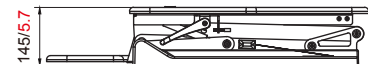

TECHNICAL DRAWING AND DIMENSIONS