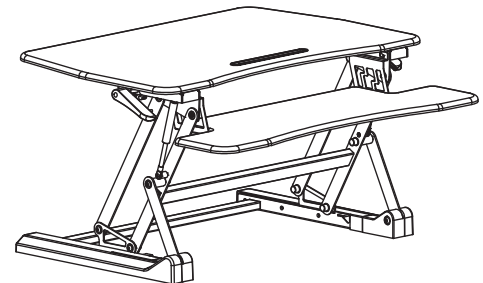

TECHNICAL DRAWING AND DIMENSIONS

OMCAN INC.

Telephone: 1-800-465-0234

Fax: (905) 607-0234

Email: sales@omcan.com

Website: www.omcan.com

Follow us to keep up to date with the latest news and offers

2019.E.O.E