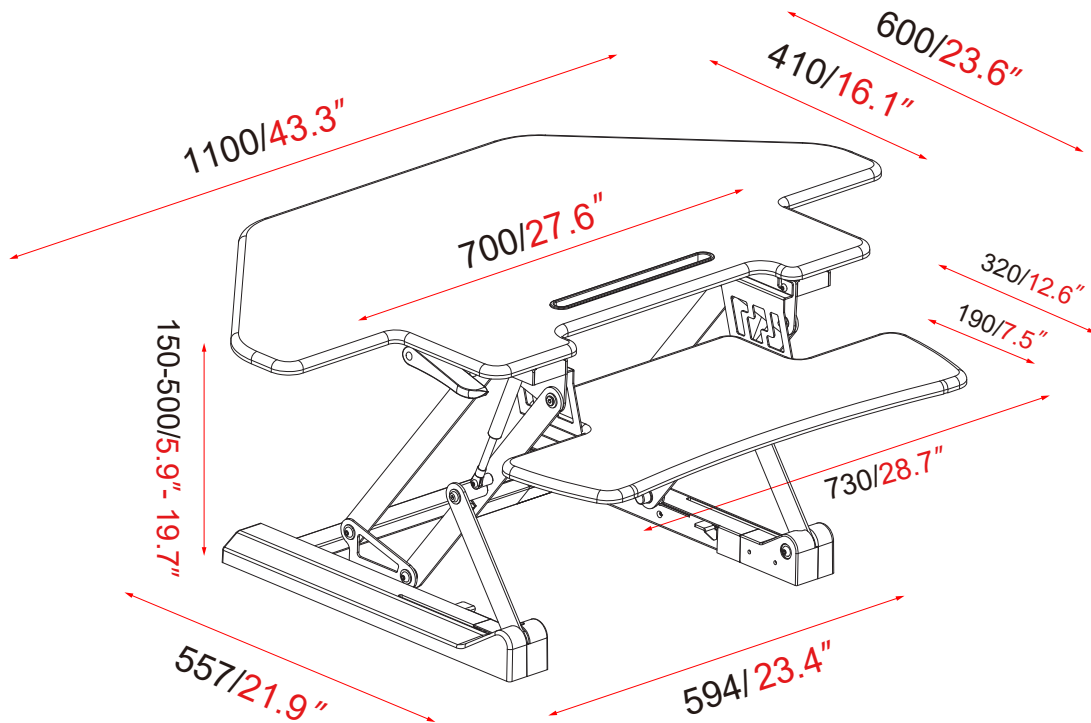

# OFFICE EQUIPMENT

35.43" x 23.23" HEIGHT-ADJUSTABLE STANDING DESKTOP DESK

# OFFICE EQUIPMENT

43.3" x 23.6" HEIGHT-ADJUSTABLE STANDING DESKTOP DESK

## TECHNICAL SPECIFICATIONS

|                                   |   |  |
|-----------------------------------|---|--|
| ITEM NUMBER                       | 44561   |  |
| DESKTOP AND KEYBOARD CONSTRUCTION | MDF board; Frame: Steel   |  |
| DESKTOP LOAD CAPACITY             | 0 - 33 lbs. / 0 - 15 kg.  |  |
| KEYBOARD TRAY LOAD CAPACITY       | 4.4 lbs. / 2 kg.  |  |
| DESKTOP SIZE                      | 43.3" x 23.6" / 1100 x 600 mm   |  |
| KEYBOARD TRAY SIZE                | 28.74" x 7.5" / 730 x 190 mm  |  |
| HEIGHT-ADJUSTABLE RANGE           | 5.7" - 19.7" / 145 - 500 mm   |  |
| OVER-ALL DIMENSIONS (DWH)         | 36.2" x 43.3" x 5.7" (Min. Height) / 19.7" (Max. Height)<br>919.48 x 1100 x 145 mm (Min. Height) / 500 mm (Max. Height) |  |
| GROSS DIMENSIONS                  | 46.18" x 26.37" x 9.44" / 1173 x 670 x 240 mm   |  |
| NET WEIGHT                        | 41.88 lbs. / 19 kg.   |  |
| GROSS WEIGHT                      | 49.38 lbs. / 24.4 kg.   |  |

### TECHNICAL DRAWING AND DIMENSIONS