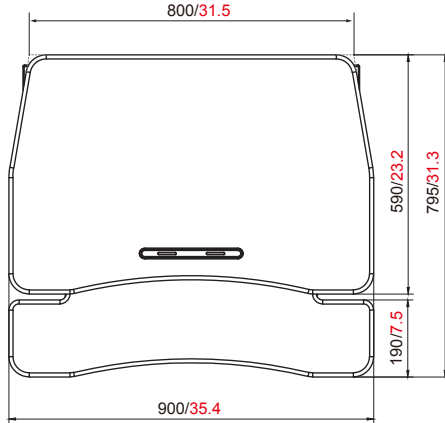

# OFFICE EQUIPMENT

35.43" x 23.23" HEIGHT-ADJUSTABLE STANDING DESKTOP DESK

## TECHNICAL SPECIFICATIONS

|  |   |
|--|---|
| <b>ITEM NUMBER</b>                       | 44560   |
| <b>DESKTOP AND KEYBOARD CONSTRUCTION</b> | MDF board; Frame: Steel   |
| <b>DESKTOP LOAD CAPACITY</b>             | 0 - 33 lbs. / 0 - 15 kg.  |
| <b>KEYBOARD TRAY LOAD CAPACITY</b>       | 4.4 lbs. / 2 kg.  |
| <b>DESKTOP SIZE</b>                      | 35.43" x 23.23" / 900 x 590 mm  |
| <b>KEYBOARD TRAY SIZE</b>                | 35.43" x 7.5" / 900 x 190 mm  |
| <b>HEIGHT-ADJUSTABLE RANGE</b>           | 5.7" - 19.7" / 145 - 500 mm   |
| <b>OVER-ALL DIMENSIONS (DWH)</b>         | 31.3" x 35.4" x 5.7" (Min. Height) / 19.7" (Max. Height)<br>795 x 900 x 145 mm (Min. Height) / 500 mm (Max. Height) |
| <b>GROSS DIMENSIONS</b>                  | 40.35" x 28.34" x 9.25" / 1025 x 720 x 235 mm   |
| <b>NET WEIGHT</b>                        | 50 lbs. / 22.64 kg.   |
| <b>GROSS WEIGHT</b>                      | 58.2 lbs. / 26.4 kg.  |

## TECHNICAL DRAWING AND DIMENSIONS

# OFFICE EQUIPMENT

43.3" x 23.6" HEIGHT-ADJUSTABLE STANDING DESKTOP DESK