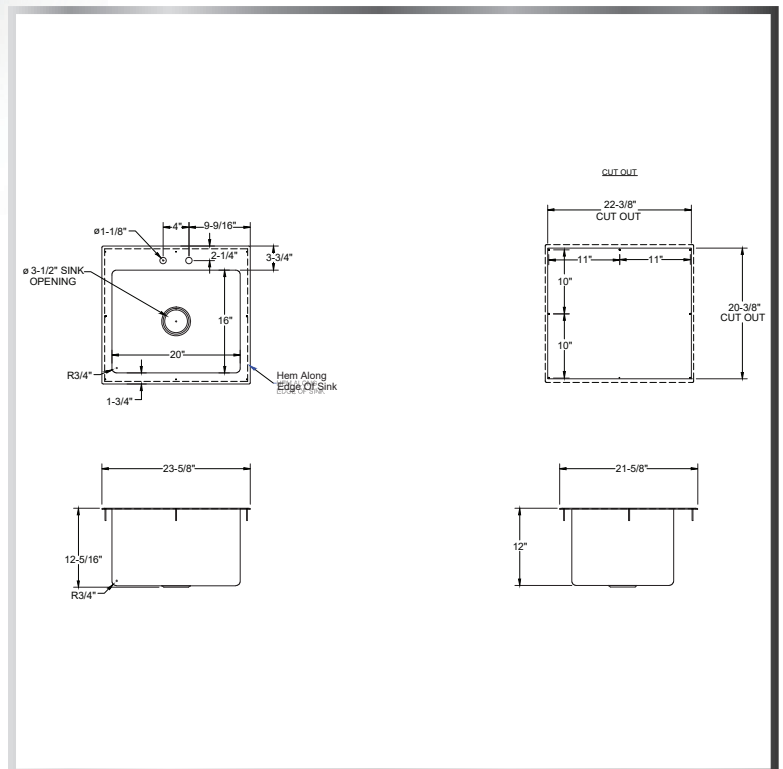

1-BOWL DROP-IN SINK

SINK BOWLS - DROP-IN

DI-1-101405LR Pictured

FEATURES

- 4" On-Center Deck-Mounted Faucet Holes
- 3-1/2" Drain Opening With Drain Basket Included
- Safety Hem Along Sink Edges
- * Has Side and Backsplashes

MATERIALS

- Stainless Steel; Fabricated

MODEL NUMBER	BOWL SIZE L X W X H	LENGTH	WIDTH
DI-1-101405LR*	10" x 14" x 5"	12-5/8"	18-1/2"
DI-1-101410LR*	10" x 14" x 10"	12-1/2"	18-1/2"
DI-1-101410	10" x 14" x 10"	12-1/8"	18-1/2"
DI-1-201608	20" x 16" x 8"	23-5/8"	21-5/8"
DI-1-201612	20" x 16" x 12"	23-5/8"	21-5/8"
DI-1-282012	28" x 20" x 12"	31-5/8"	25-5/8"