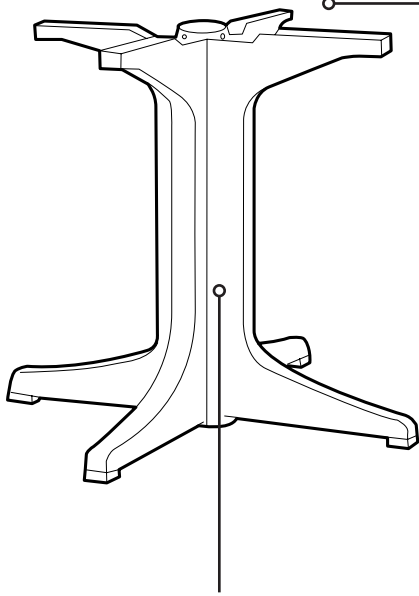

View Product

Alpha Resin Base Large

Height: 28.2"
Width: 23.6"
Depth: 23.6"
Unit Weight: 12.7 lbs

Product Specifications

Product Description	Reference Number	Color	UPC Code 014306	Pack Weight Each (lbs.)	Master Pack	Master Pack Volume (cu. ft)
Alpha Resin Base Large	US624202	Charcoal	116228	16.00	1	2.78
	US623204	White	700007	16.00	1	2.78
	US624237	Bronze	128122	16.00	1	2.78
	US624208	Teakwood	131528	16.00	1	2.78
	US624181	French Taupe	918358	16.00	1	2.78

Features & Benefits Warranty: 2 Yrs.

- Specifically designed for indoor/outdoor hospitality food service use.
- Heavy duty four-prong resin base for all Grosfillex tables sizes 32", 36", 42" and 48" x 32".
- One adjustable leg leveler balances table on uneven surfaces.
- Made of 100% prime resin, a material impervious to moisture, salt air, chlorine, and most common food stains.
- Base accommodates fits all Grosfillex 1 1/2" umbrella poles - no need for an umbrella base!
- Anti-skid glides for extra stability and resistant to wear.
- Available in six colors to custom design your Grosfillex table with full table top complements.

Charcoal White Bronze

Teakwood French Taupe

Alpha Resin Base Large

Spare Parts

Hardware Kit USSP0069

Footpad Set USSP0318 & USSP0319

Center Tube USSP0087

Reference	Description
USSP0318	ALPHA SM/LG FOOTPAD SET WHITE (3 FIXED/1 ADJ)
USSP0319	ALPHA SM/LG FOOTPAD SET BLACK (3 FIXED/1 ADJ)
USSP0087	CENTER TUBE 2000 BASE
USSP0069	HARDWARE KIT ALPHA LARGE