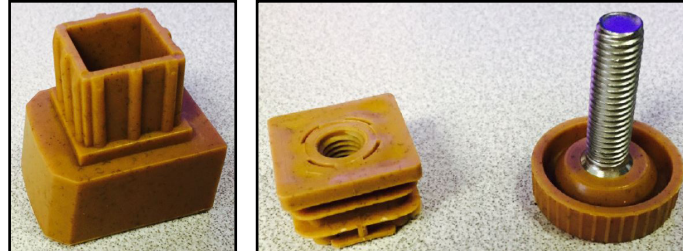

Charcoal White Bronze

Teakwood French Taupe

Alpha Resin Base Large

Spare Parts

Hardware Kit USSP0069

Footpad Set USSP0318 & USSP0319

Center Tube USSP0087

Reference	Description
USSP0318	ALPHA SM/LG FOOTPAD SET WHITE (3 FIXED/1 ADJ)
USSP0319	ALPHA SM/LG FOOTPAD SET BLACK (3 FIXED/1 ADJ)
USSP0087	CENTER TUBE 2000 BASE
USSP0069	HARDWARE KIT ALPHA LARGE