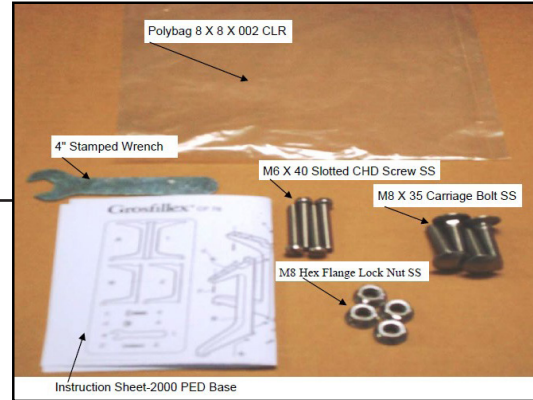

Charcoal White Bronze

Teakwood French Taupe

Alpha Resin Base Large

Spare Parts

Hardware Kit USSP0069

Footpad Set USSP0318 & USSP0319

Center Tube USSP0087

Reference	Description
USSP0318	ALPHA SM/LG FOOTPAD SET WHITE (3 FIXED/1 ADJ)
USSP0319	ALPHA SM/LG FOOTPAD SET BLACK (3 FIXED/1 ADJ)
USSP0087	CENTER TUBE 2000 BASE
USSP0069	HARDWARE KIT ALPHA LARGE